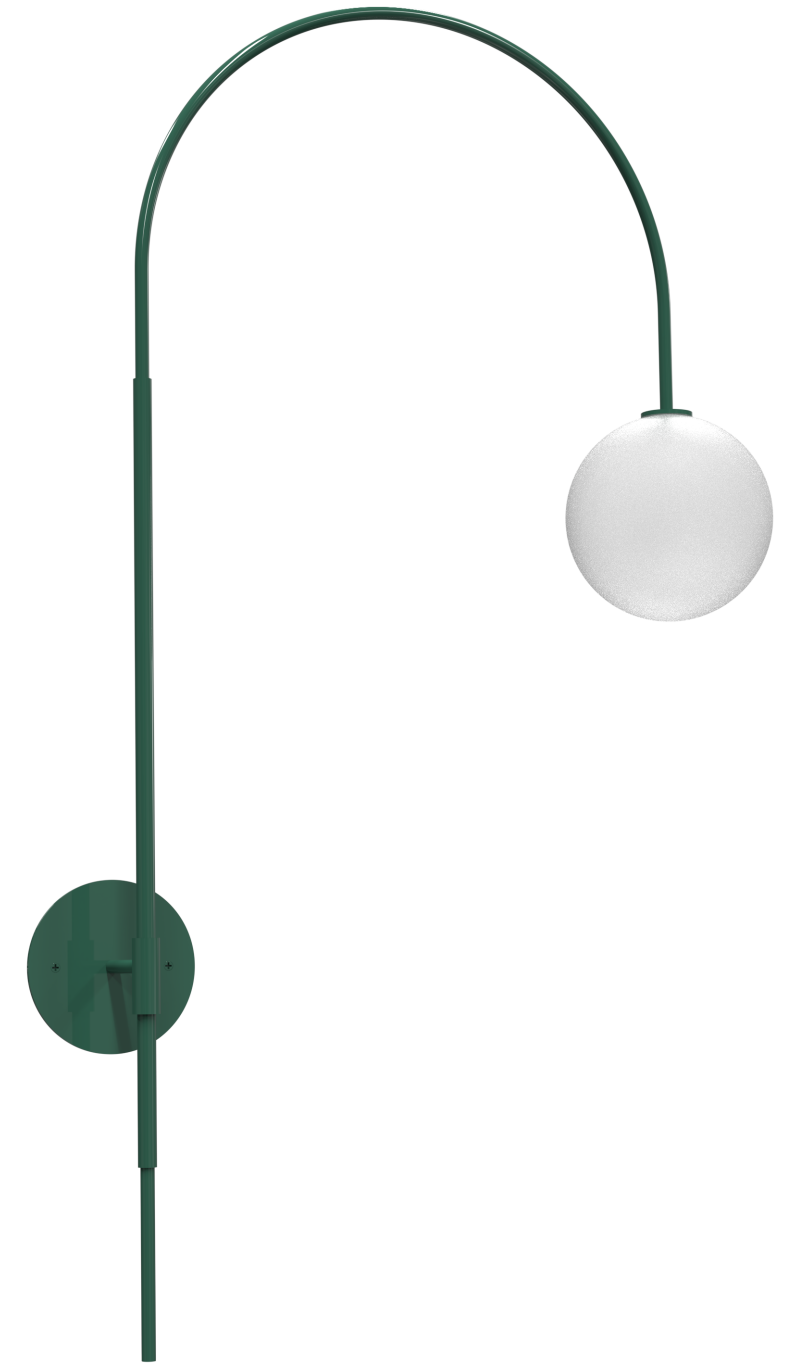

4

3

2

1

21.375

6.00

Blueprint Lighting

DIMENSIONS ARE IN INCHES

<u>WEIGHT</u>	<u>MIN/MAX DIM.</u>	<u>BACKPLATE</u>	<u>FIXTURE</u>
N/A	N/A	4.75"	Arc Wall Lamp
<u>LAMPING</u>			<u>FINISH</u>
(1x) G9 socket - 60w per socket UL Listed			TBD

PROPRIETARY AND CONFIDENTIAL- THE INFORMATION CONTAINED IN THIS DRAWING IS THE SOLE PROPERTY OF BLUEPRINT LIGHTING. ANY REPRODUCTION IN PART OR AS A WHOLE WITHOUT THE WRITTEN PERMISSION OF BLUEPRINT LIGHTING IS PROHIBITED.