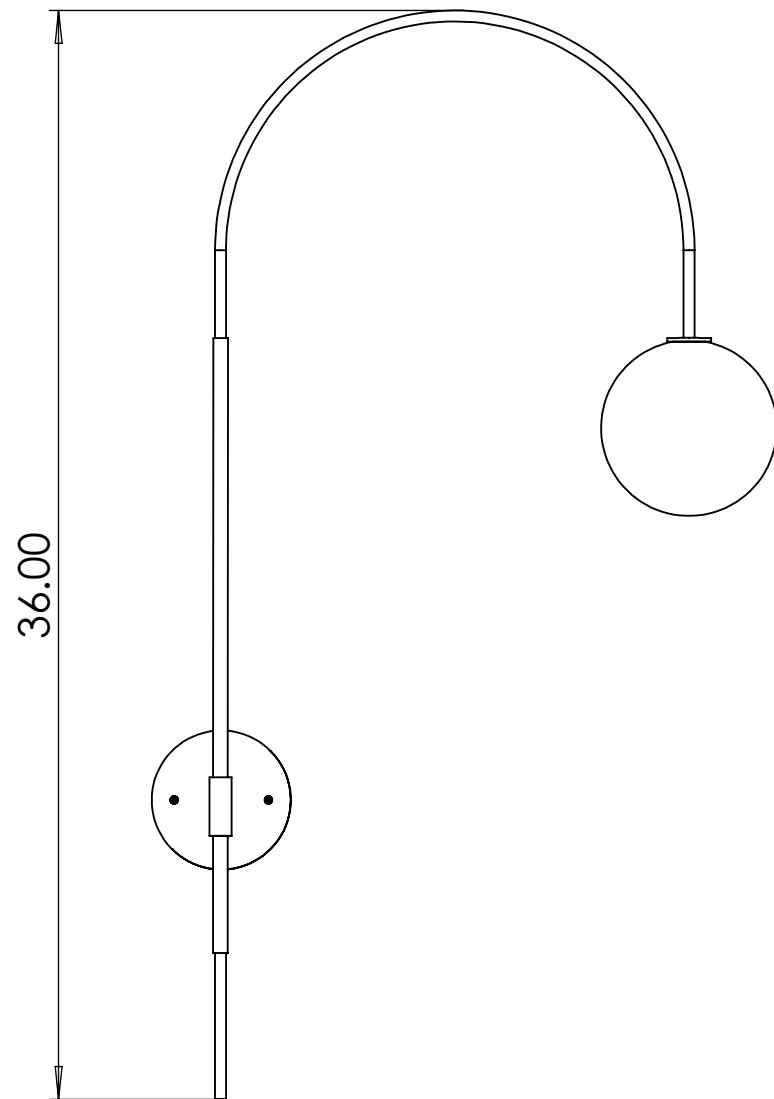

4

3

2

1

21.375

6.00

Blueprint Lighting

DIMENSIONS ARE IN INCHES

<u>WEIGHT</u>	<u>MIN/MAX DIM.</u>	<u>BACKPLATE</u>	<u>FIXTURE</u>
N/A	N/A	4.75"	Arc Wall Lamp
<u>LAMPING</u>			<u>FINISH</u>
(1x) G9 socket - 60w per socket UL Listed			TBD

PROPRIETARY AND CONFIDENTIAL- THE INFORMATION CONTAINED IN THIS DRAWING IS THE SOLE PROPERTY OF BLUEPRINT LIGHTING. ANY REPRODUCTION IN PART OR AS A WHOLE WITHOUT THE WRITTEN PERMISSION OF BLUEPRINT LIGHTING IS PROHIBITED.

4

3

2

1

36.00

B

B

A