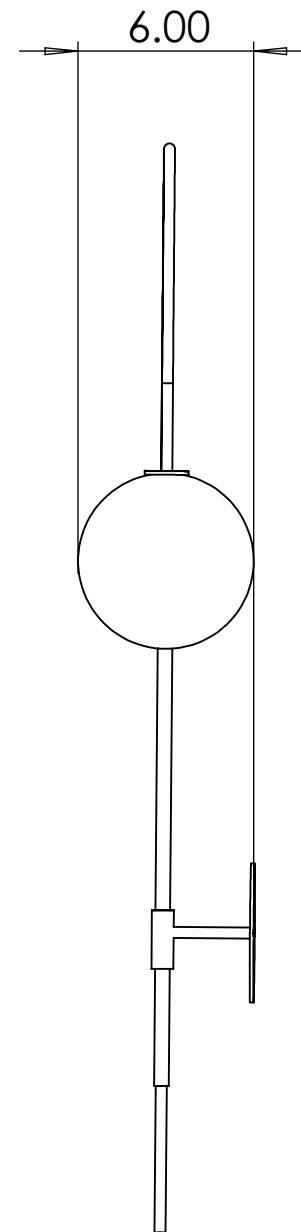

4

3

2

1

21.375

6.00

Blueprint Lighting

DIMENSIONS ARE IN INCHES

<u>WEIGHT</u>	<u>MIN/MAX DIM.</u>	<u>BACKPLATE</u>	<u>FIXTURE</u>
N/A	N/A	4.75"	Arc Wall Lamp
<u>LAMPING</u>			<u>FINISH</u>
(1x) G9 socket - 60w per socket UL Listed			TBD

PROPRIETARY AND CONFIDENTIAL- THE INFORMATION CONTAINED IN THIS DRAWING IS THE SOLE PROPERTY OF BLUEPRINT LIGHTING. ANY REPRODUCTION IN PART OR AS A WHOLE WITHOUT THE WRITTEN PERMISSION OF BLUEPRINT LIGHTING IS PROHIBITED.

4

3

2

1

36.00

B

B

A