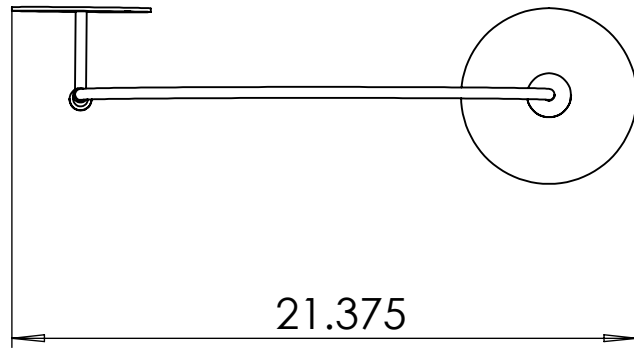

4

3

2

1

21.375

6.00

Blueprint Lighting

DIMENSIONS ARE IN INCHES

<u>WEIGHT</u>	<u>MIN/MAX DIM.</u>	<u>BACKPLATE</u>	<u>FIXTURE</u>
N/A	N/A	4.75"	Arc Wall Lamp
<u>LAMPING</u>			<u>FINISH</u>
(1x) G9 socket - 60w per socket UL Listed			TBD

PROPRIETARY AND CONFIDENTIAL- THE INFORMATION CONTAINED IN THIS DRAWING IS THE SOLE PROPERTY OF BLUEPRINT LIGHTING. ANY REPRODUCTION IN PART OR AS A WHOLE WITHOUT THE WRITTEN PERMISSION OF BLUEPRINT LIGHTING IS PROHIBITED.