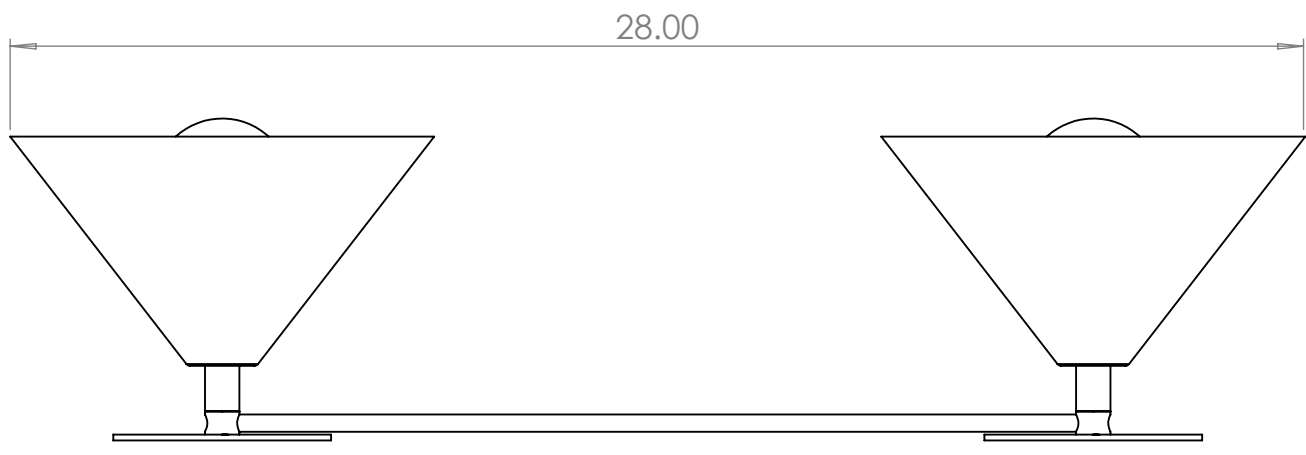

4

3

2

1

Blueprint Lighting

DIMENSIONS ARE IN INCHES				DESCRIPTION
				Bi Focal Wall Sconce
REV.	EST. MASS	SCALE	SIZE	FINISH
	—		B	TBD

PROPRIETARY AND CONFIDENTIAL - THE INFORMATION CONTAINED IN THIS DRAWING IS THE SOLE PROPERTY OF BLUEPRINT LIGHTING. ANY REPRODUCTION IN PART OR AS A WHOLE WITHOUT THE WRITTEN PERMISSION OF BLUEPRINT LIGHTING IS PROHIBITED.