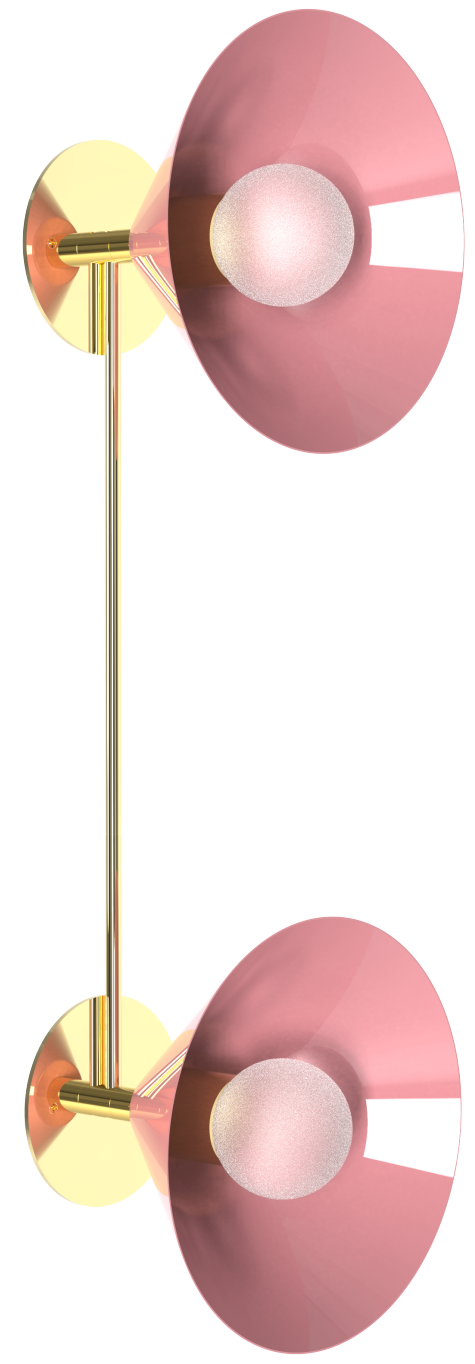

4

3

2

1

B

B

A

A

4

3

2

1

# Blueprint Lighting

DIMENSIONS ARE IN INCHES				DESCRIPTION
				Bi Focal Wall Sconce
REV.	EST. MASS	SCALE	SIZE	FINISH
	—		B	TBD

PROPRIETARY AND CONFIDENTIAL - THE INFORMATION CONTAINED IN THIS DRAWING IS THE SOLE PROPERTY OF BLUEPRINT LIGHTING. ANY REPRODUCTION IN PART OR AS A WHOLE WITHOUT THE WRITTEN PERMISSION OF BLUEPRINT LIGHTING IS PROHIBITED.