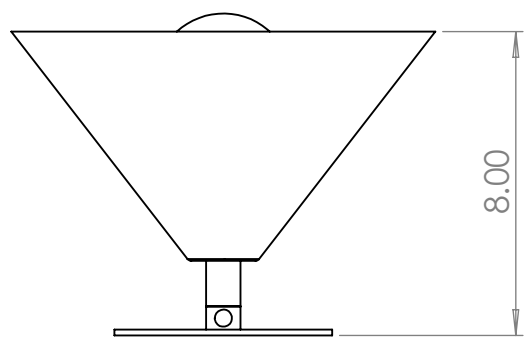

4

3

2

1

Blueprint Lighting

DIMENSIONS ARE IN INCHES				DESCRIPTION
				Bi Focal Wall Sconce
REV.	EST. MASS	SCALE	SIZE	FINISH
	—		B	TBD

PROPRIETARY AND CONFIDENTIAL - THE INFORMATION CONTAINED IN THIS DRAWING IS THE SOLE PROPERTY OF BLUEPRINT LIGHTING. ANY REPRODUCTION IN PART OR AS A WHOLE WITHOUT THE WRITTEN PERMISSION OF BLUEPRINT LIGHTING IS PROHIBITED.