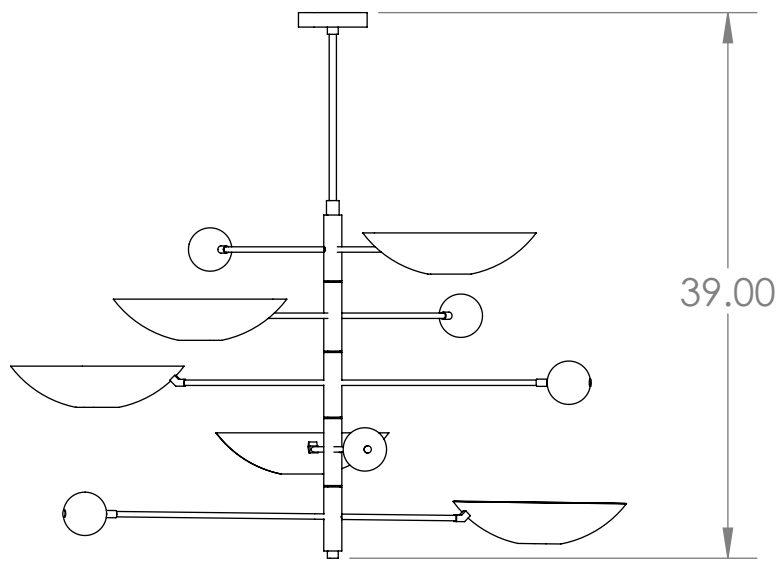

4

3

2

1

Blueprint Lighting

ALL DIMENSIONS ARE IN INCHES				DESCRIPTION
				Catalonia
REV.	EST. MASS	SCALE	SIZE	FINISH
	—		B	TBD

PROPRIETARY AND CONFIDENTIAL - THE INFORMATION CONTAINED IN THIS DRAWING IS THE SOLE PROPERTY OF BLUEPRINT LIGHTING. ANY REPRODUCTION IN PART OR AS A WHOLE WITHOUT THE WRITTEN PERMISSION OF BLUEPRINT LIGHTING IS PROHIBITED.

4

3

2

1