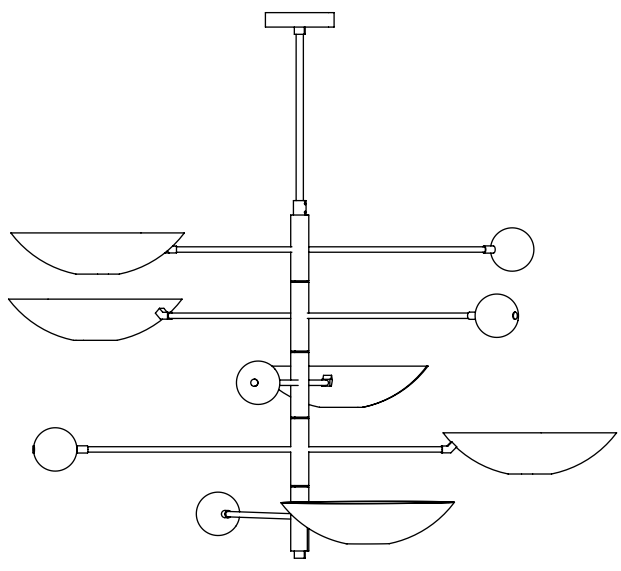

4

3

2

1

Blueprint Lighting

ALL DIMENSIONS ARE IN INCHES				DESCRIPTION
				Catalonia
REV.	EST. MASS	SCALE	SIZE	FINISH
	—		B	TBD

PROPRIETARY AND CONFIDENTIAL - THE INFORMATION CONTAINED IN THIS DRAWING IS THE SOLE PROPERTY OF BLUEPRINT LIGHTING. ANY REPRODUCTION IN PART OR AS A WHOLE WITHOUT THE WRITTEN PERMISSION OF BLUEPRINT LIGHTING IS PROHIBITED.