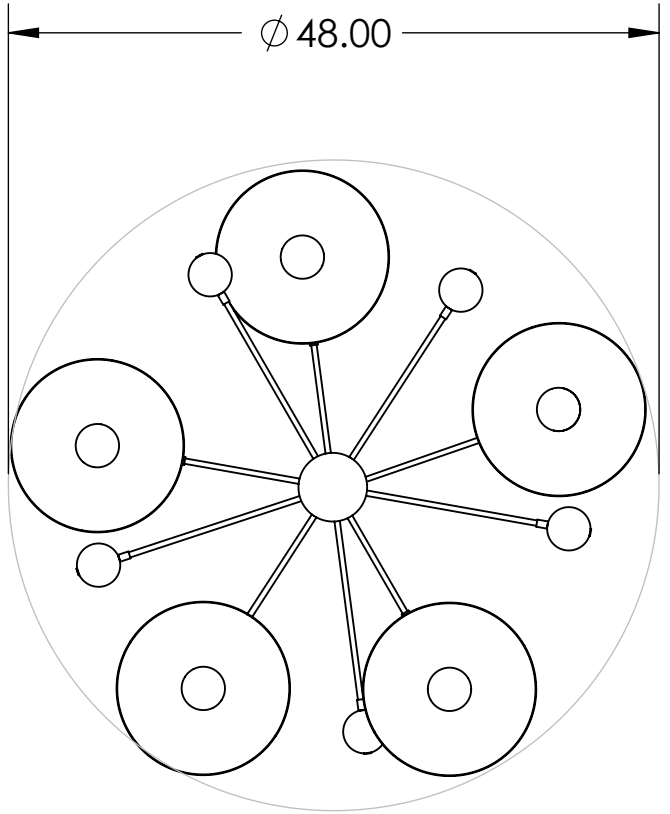

4

3

2

1

Blueprint Lighting

ALL DIMENSIONS ARE IN INCHES				DESCRIPTION
				Catalonia
REV.	EST. MASS	SCALE	SIZE	FINISH
	—		B	TBD

PROPRIETARY AND CONFIDENTIAL - THE INFORMATION CONTAINED IN THIS DRAWING IS THE SOLE PROPERTY OF BLUEPRINT LIGHTING. ANY REPRODUCTION IN PART OR AS A WHOLE WITHOUT THE WRITTEN PERMISSION OF BLUEPRINT LIGHTING IS PROHIBITED.

4

3

2

1