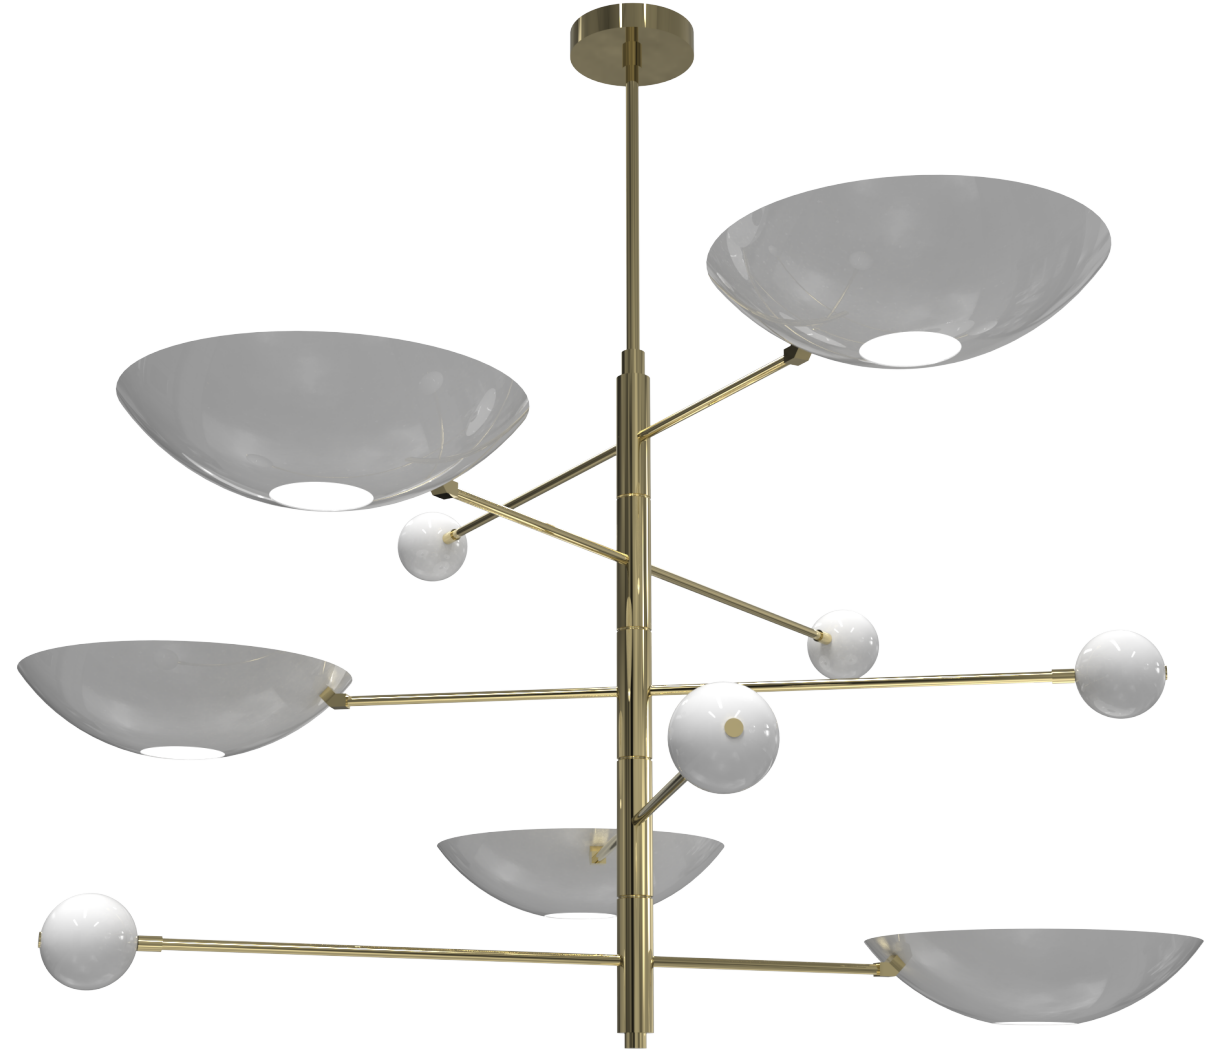

4

3

2

1

Blueprint Lighting

ALL DIMENSIONS ARE IN INCHES				DESCRIPTION
				Catalonia
REV.	EST. MASS	SCALE	SIZE	FINISH
	—		B	TBD

PROPRIETARY AND CONFIDENTIAL - THE INFORMATION CONTAINED IN THIS DRAWING IS THE SOLE PROPERTY OF BLUEPRINT LIGHTING. ANY REPRODUCTION IN PART OR AS A WHOLE WITHOUT THE WRITTEN PERMISSION OF BLUEPRINT LIGHTING IS PROHIBITED.

4

3

2

1