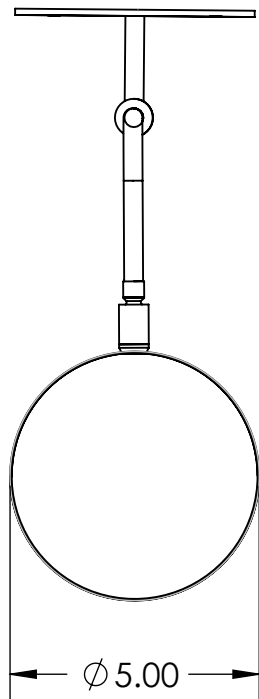

4

3

2

1

Blueprint Lighting

DIMENSIONS ARE IN INCHES

<u>WEIGHT</u>	<u>MIN/MAX DIM.</u>	<u>BACKPLATE</u>	<u>FIXTURE</u>
N/A	N/A	4.75 IN	Cilindro Wall Light
<u>LAMPING</u>			<u>FINISH</u>
(1x) E12 socket - 60w per socket UL Listed			TBD