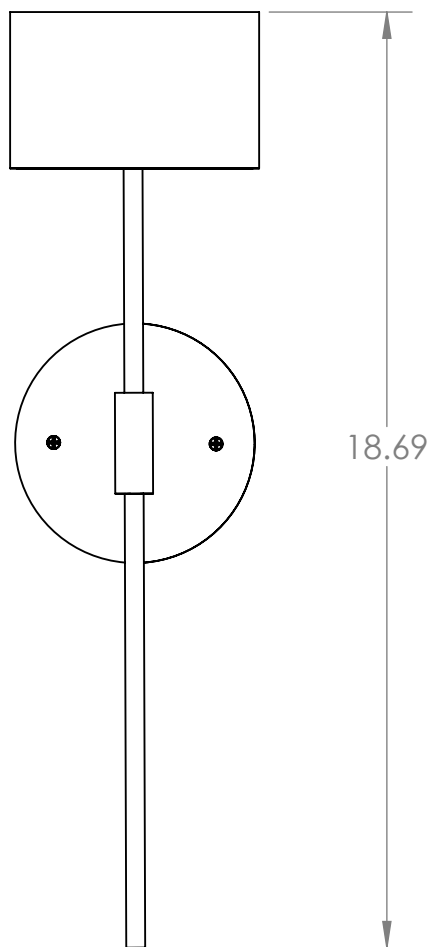

4

3

2

1

Blueprint Lighting

DIMENSIONS ARE IN INCHES

<u>WEIGHT</u>	<u>MIN/MAX DIM.</u>	<u>BACKPLATE</u>	<u>FIXTURE</u>
N/A	N/A	4.75 IN	Cilindro Wall Light
<u>LAMPING</u>			<u>FINISH</u>
(1x) E12 socket - 60w per socket UL Listed			TBD