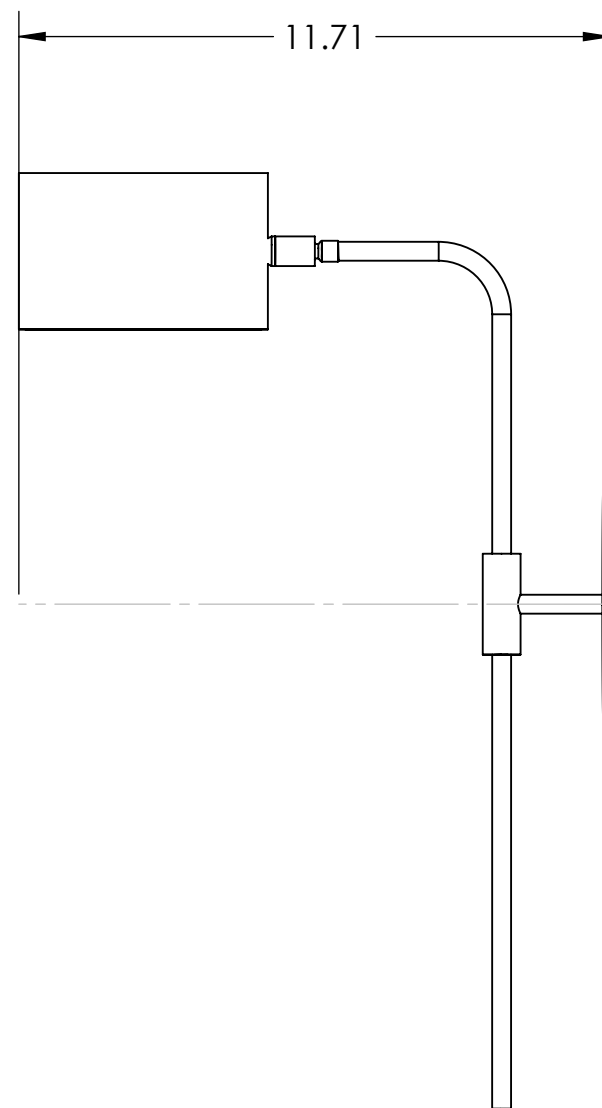

4

3

2

1

Blueprint Lighting

DIMENSIONS ARE IN INCHES

<u>WEIGHT</u>	<u>MIN/MAX DIM.</u>	<u>BACKPLATE</u>	<u>FIXTURE</u>
N/A	N/A	4.75 IN	Cilindro Wall Light
<u>LAMPING</u>			<u>FINISH</u>
(1x) E12 socket - 60w per socket UL Listed			TBD