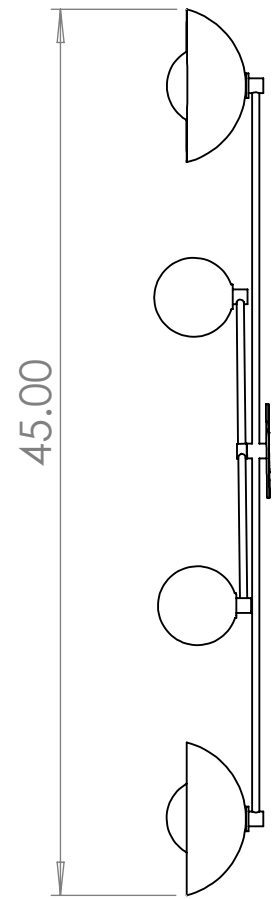

4

3

2

1

B

B

A

A

Blueprint Lighting

DIMENSIONS ARE IN INCHES				DESCRIPTION
				Division Wall Sconce
REV.	EST. MASS	SCALE	SIZE	FINISH
	—		B	TBD
<small>PROPRIETARY AND CONFIDENTIAL—THE INFORMATION CONTAINED IN THIS DRAWING IS THE SOLE PROPERTY OF BLUEPRINT LIGHTING. ANY REPRODUCTION IN PART OR AS A WHOLE WITHOUT THE WRITTEN PERMISSION OF BLUEPRINT LIGHTING IS PROHIBITED.</small>				

4

3

2

1