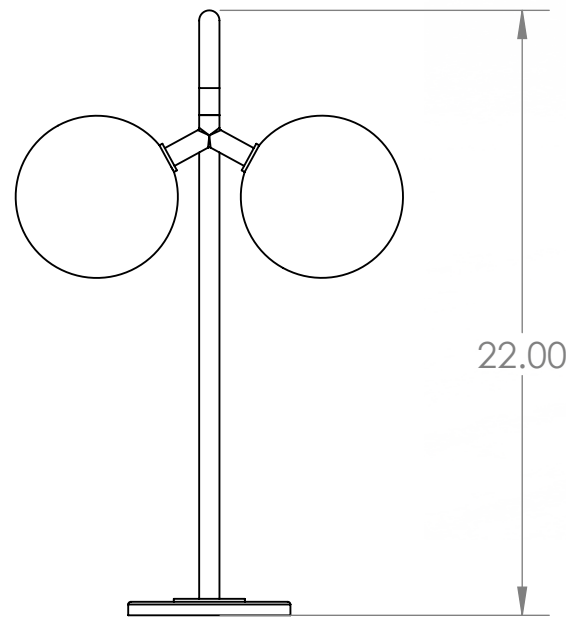

4

3

2

1

Blueprint Lighting

DIMENSIONS ARE IN INCHES				DESCRIPTION
				Duo Table Lamp
REV.	EST. MASS	SCALE	SIZE	FINISH
	—		B	TBD

PROPRIETARY AND CONFIDENTIAL—THE INFORMATION CONTAINED IN THIS DRAWING IS THE SOLE PROPERTY OF BLUEPRINT LIGHTING. ANY REPRODUCTION IN PART OR AS A WHOLE WITHOUT THE WRITTEN PERMISSION OF BLUEPRINT LIGHTING IS PROHIBITED.

4

3

2

1

B

B

A

A