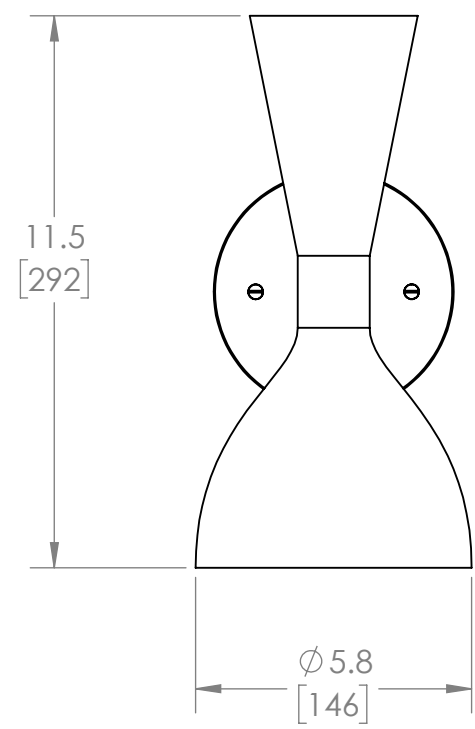

4

3

2

1

### Blueprint Lighting

DIMENSIONS ARE IN INCHES DIMENSIONS IN [ ] ARE IN MM AND GIVEN FOR REFERENCE ONLY				DESCRIPTION Ludo Wall Sconce
REV.	EST. MASS	SCALE	SIZE	FINISH
01	-	1:4	B	Client to specify

PROPRIETARY AND CONFIDENTIAL THE INFORMATION CONTAINED IN THIS DRAWING IS THE SOLE PROPERTY OF BLUEPRINT LIGHTING. ANY REPRODUCTION IN PART OR AS A WHOLE WITHOUT THE WRITTEN PERMISSION OF BLUEPRINT LIGHTING IS PROHIBITED.