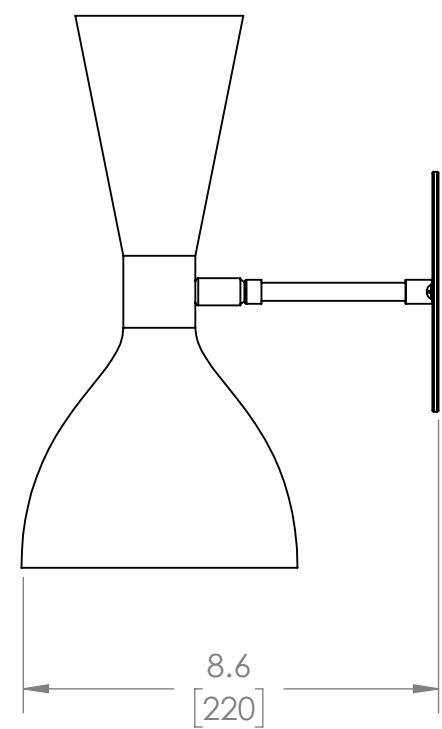

4

3

2

1

### Blueprint Lighting

DIMENSIONS ARE IN INCHES DIMENSIONS IN [ ] ARE IN MM AND GIVEN FOR REFERENCE ONLY				DESCRIPTION Ludo Wall Sconce
REV.	EST. MASS	SCALE	SIZE	FINISH
01	-	1:4	B	Client to specify

PROPRIETARY AND CONFIDENTIAL THE INFORMATION CONTAINED IN THIS DRAWING IS THE SOLE PROPERTY OF BLUEPRINT LIGHTING. ANY REPRODUCTION IN PART OR AS A WHOLE WITHOUT THE WRITTEN PERMISSION OF BLUEPRINT LIGHTING IS PROHIBITED.