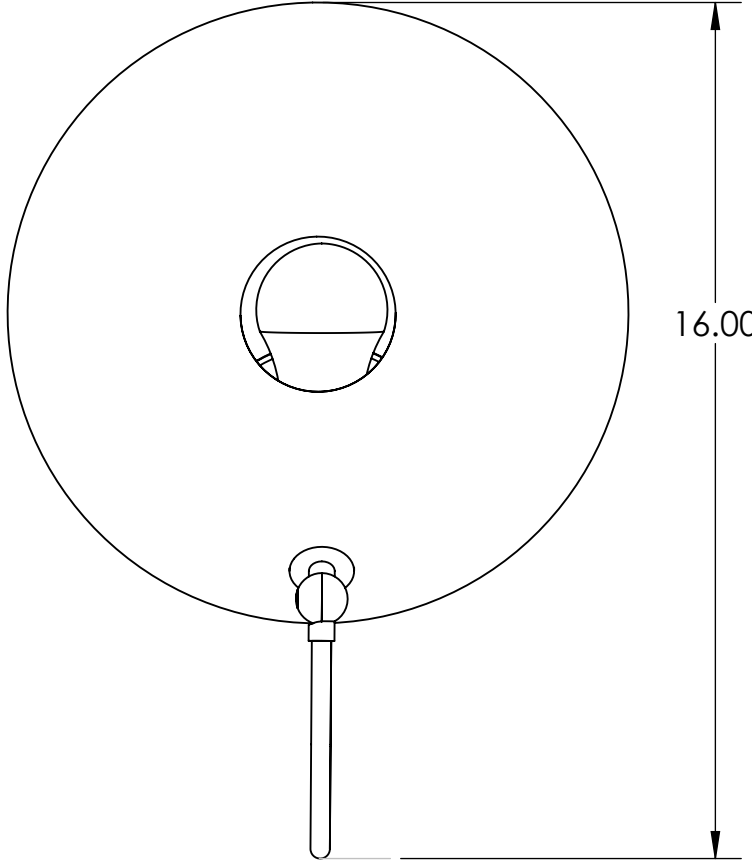

4

3

2

1

B

B

A

A

Blueprint Lighting

DIMENSIONS ARE IN INCHES				DESCRIPTION
				Minipop
REV.	EST. MASS	SCALE	SIZE	FINISH
	—		B	TBD
<small>PROPRIETARY AND CONFIDENTIAL—THE INFORMATION CONTAINED IN THIS DRAWING IS THE SOLE PROPERTY OF BLUEPRINT LIGHTING. ANY REPRODUCTION IN PART OR AS A WHOLE WITHOUT THE WRITTEN PERMISSION OF BLUEPRINT LIGHTING IS PROHIBITED.</small>				