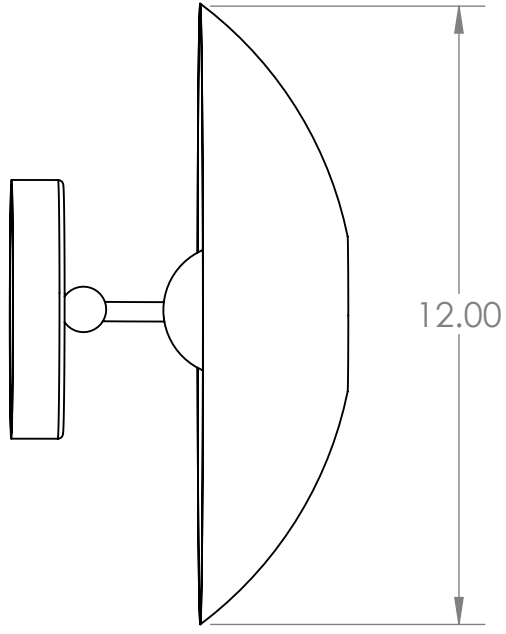

4

3

2

1

B

B

A

A

Blueprint Lighting

DIMENSIONS ARE IN INCHES				DESCRIPTION
				Minipop
REV.	EST. MASS	SCALE	SIZE	FINISH
	—		B	TBD
<small>PROPRIETARY AND CONFIDENTIAL—THE INFORMATION CONTAINED IN THIS DRAWING IS THE SOLE PROPERTY OF BLUEPRINT LIGHTING. ANY REPRODUCTION IN PART OR AS A WHOLE WITHOUT THE WRITTEN PERMISSION OF BLUEPRINT LIGHTING IS PROHIBITED.</small>				