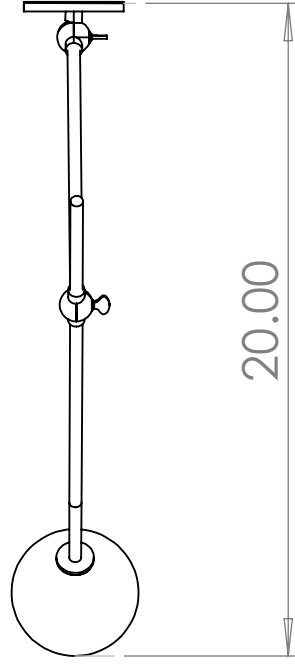

4

3

2

1

20.00

B

B

4.00

A

A

20.00

Blueprint Lighting

DIMENSIONS ARE IN INCHES

<u>WEIGHT</u> N/A	<u>MIN/MAX DIM.</u> N/A	<u>BACKPLATE</u> 3" X 5.25"	<u>FIXTURE</u> Auguri
<u>LAMPING</u> (1x) G9 socket - 60w per socket UL Listed		<u>FINISH</u> TBD	