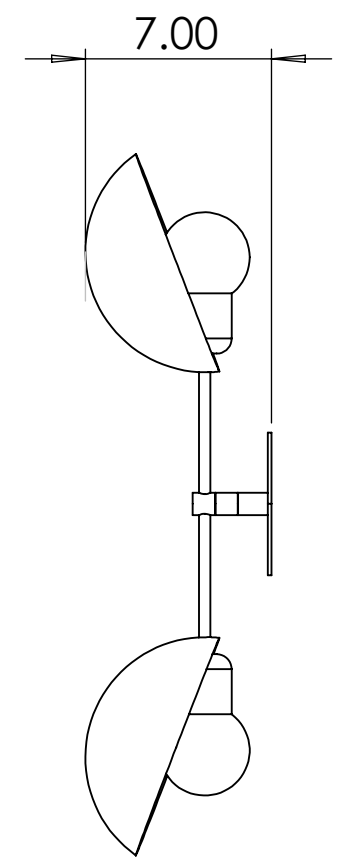

4

3

2

1

B

B

A

A

Blueprint Lighting

DIMENSIONS ARE IN INCHES				DESCRIPTION
				Axial Wall Sconce
REV.	EST. MASS	SCALE	SIZE	FINISH
	—		B	TBD

PROPRIETARY AND CONFIDENTIAL—THE INFORMATION CONTAINED IN THIS DRAWING IS THE SOLE PROPERTY OF BLUEPRINT LIGHTING. ANY REPRODUCTION IN PART OR AS A WHOLE WITHOUT THE WRITTEN PERMISSION OF BLUEPRINT LIGHTING IS PROHIBITED.