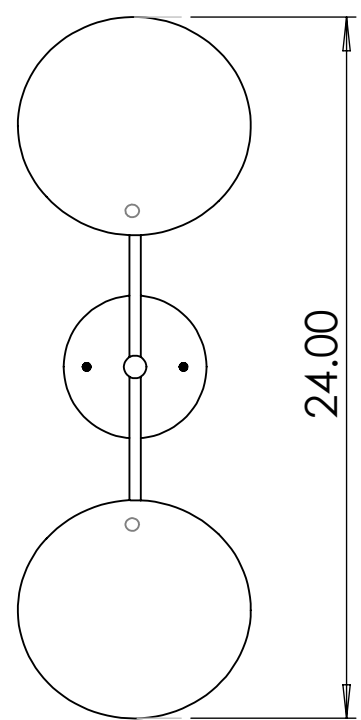

4

3

2

1

B

B

A

A

Blueprint Lighting

DIMENSIONS ARE IN INCHES				DESCRIPTION
				Axial Wall Sconce
REV.	EST. MASS	SCALE	SIZE	FINISH
	—		B	TBD

PROPRIETARY AND CONFIDENTIAL—THE INFORMATION CONTAINED IN THIS DRAWING IS THE SOLE PROPERTY OF BLUEPRINT LIGHTING. ANY REPRODUCTION IN PART OR AS A WHOLE WITHOUT THE WRITTEN PERMISSION OF BLUEPRINT LIGHTING IS PROHIBITED.

4

3

2

1