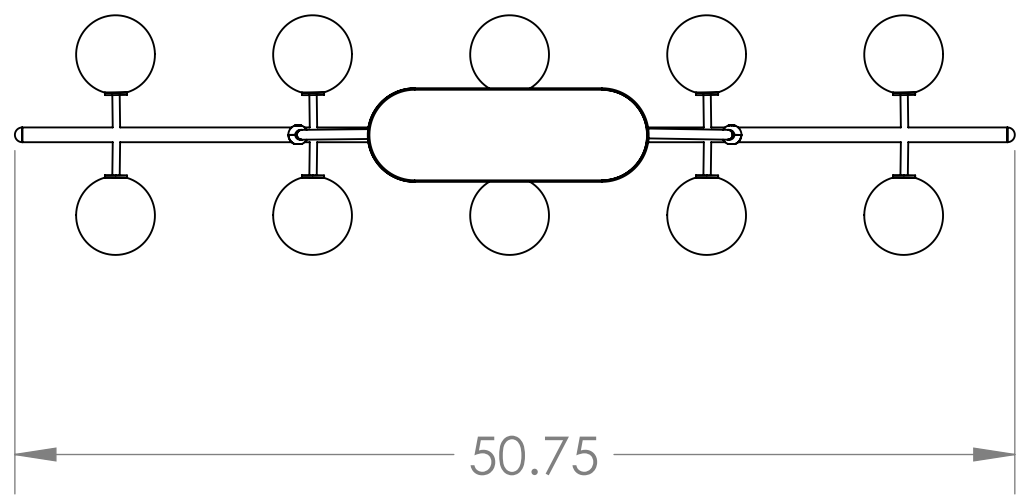

4

3

2

1

B

B

A

A

12.25

42.375

Ø 4.00

4

3

2

1

Blueprint Lighting

DIMENSIONS ARE IN INCHES

<u>WEIGHT</u>	<u>MIN/MAX DIM.</u>	<u>CANOPY</u>	<u>FIXTURE</u>
N/A.	N/A	5.25" X 14.75"	Bisou Chandelier For Shop
<u>LAMPING</u>			<u>FINISH</u>
(10x) G9 socket - 60w per socket UL Listed			Tbd

PROPRIETARY AND CONFIDENTIAL- THE INFORMATION CONTAINED IN THIS DRAWING IS THE SOLE PROPERTY OF BLUEPRINT LIGHTING. ANY REPRODUCTION IN PART OR AS A WHOLE WITHOUT THE WRITTEN PERMISSION OF BLUEPRINT LIGHTING IS PROHIBITED.