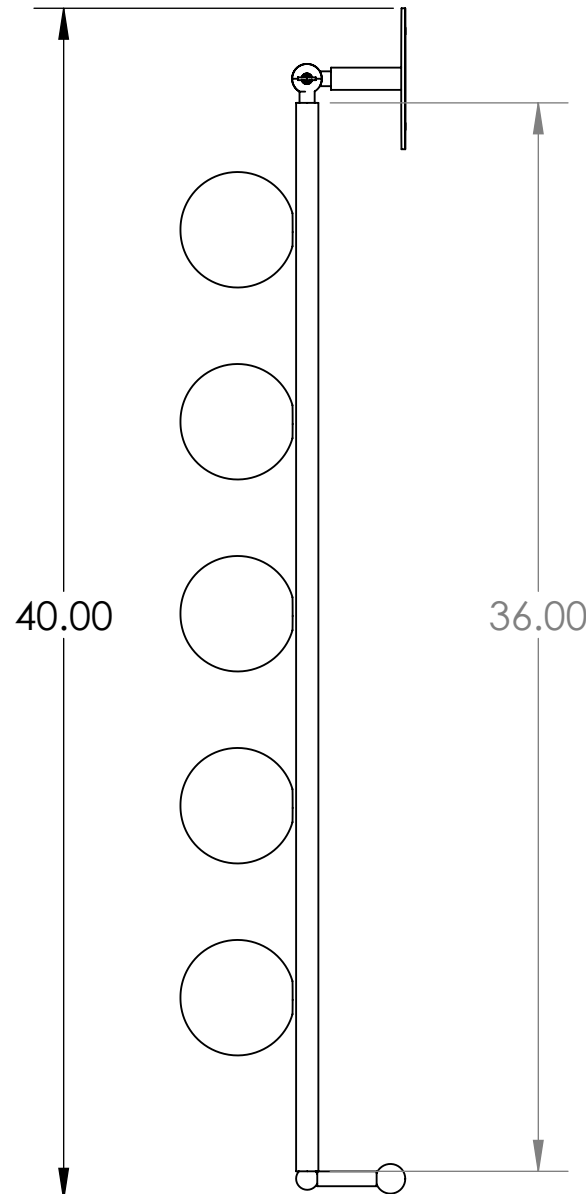

4

3

2

1

Blueprint Lighting

DIMENSIONS ARE IN INCHES

<u>WEIGHT</u> N/A	<u>MIN/MAX DIM.</u> N/A	<u>BACKPLATE</u> 4.75"	<u>FIXTURE</u> Bisou Wall Sconce
<u>LAMPING</u> (5x) G9 socket - 60w per socket UL Listed		<u>FINISH</u> TBD	

4

3

2

1

B

B

A

A