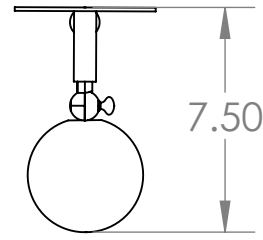

4

3

2

1

Blueprint Lighting

DIMENSIONS ARE IN INCHES

<u>WEIGHT</u> N/A	<u>MIN/MAX DIM.</u> N/A	<u>BACKPLATE</u> 4.75"	<u>FIXTURE</u> Bisou Wall Sconce
<u>LAMPING</u> (5x) G9 socket - 60w per socket UL Listed		<u>FINISH</u> TBD	