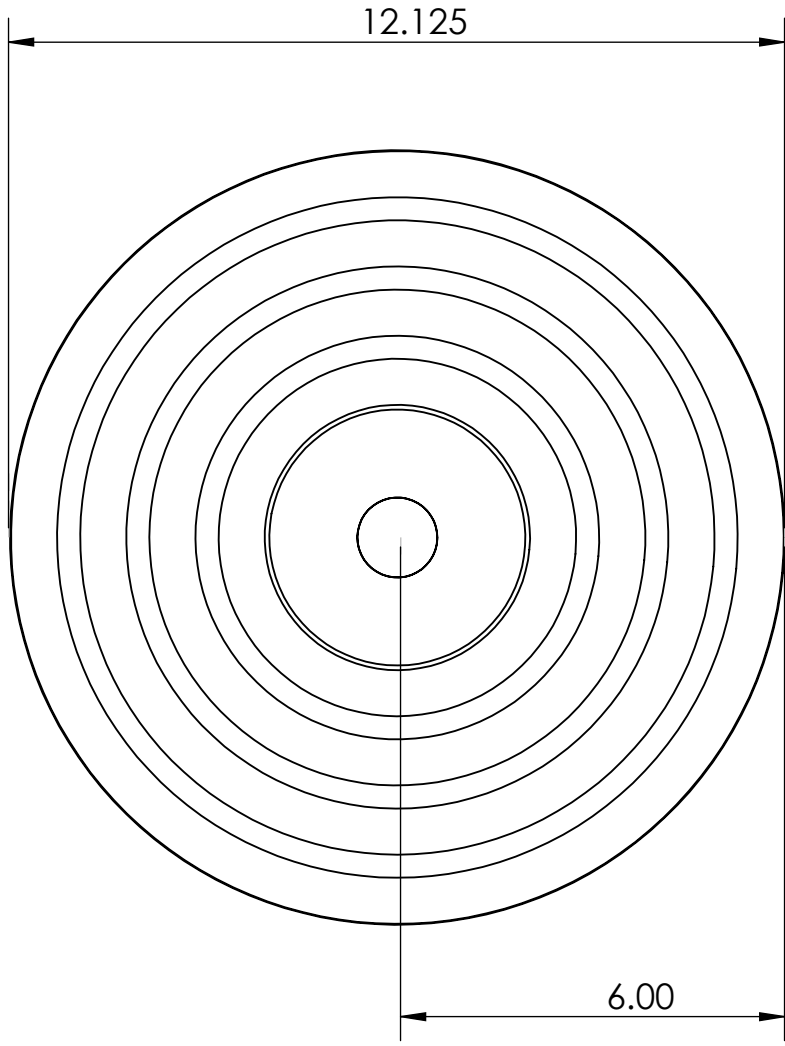

4

3

2

1

# Blueprint Lighting

DIMENSIONS ARE IN INCHES

<u>WEIGHT</u> N/A	<u>MIN/MAX DIM.</u> N/A	<u>BACKPLATE</u> 6 In	<u>FIXTURE</u> Bronx Sconce
<u>LAMPING</u> (2x) E12 Socket - 60w per socket UL Listed			<u>FINISH</u> Tbd