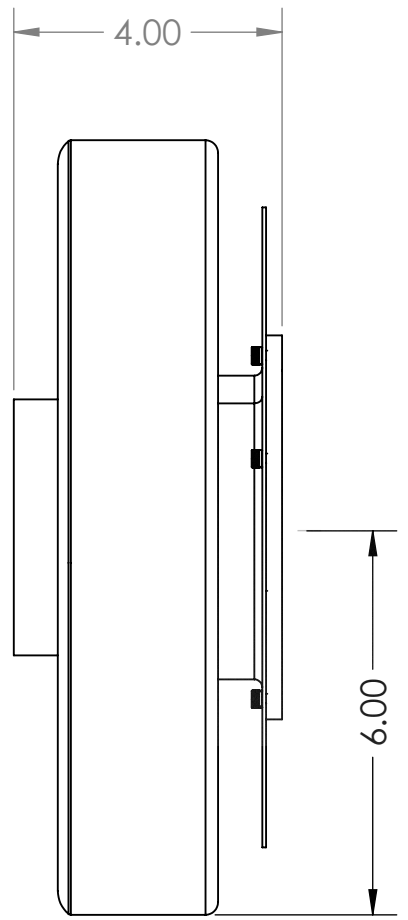

4

3

2

1

# Blueprint Lighting

DIMENSIONS ARE IN INCHES

<u>WEIGHT</u> N/A	<u>MIN/MAX DIM.</u> N/A	<u>BACKPLATE</u> 6 In	<u>FIXTURE</u> Bronx Sconce
<u>LAMPING</u> (2x) E12 Socket - 60w per socket UL Listed			<u>FINISH</u> Tbd