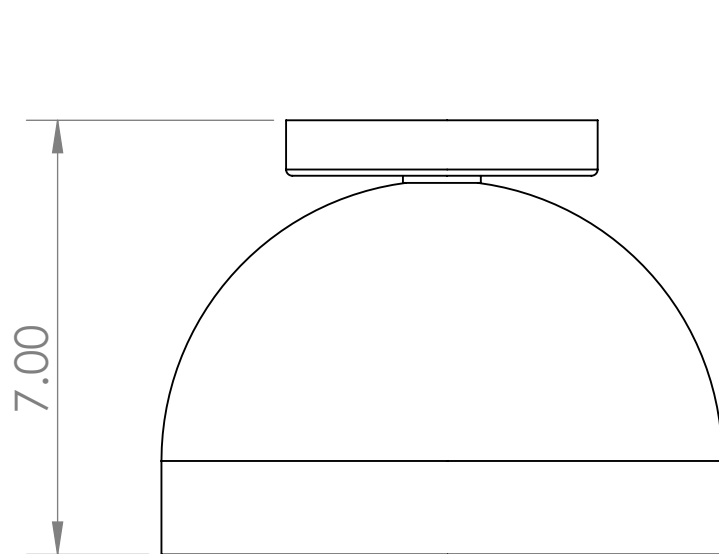

# Blueprint Lighting

DIMENSIONS ARE IN INCHES

<u>WEIGHT</u> N/A	<u>MIN/MAX DIM.</u> N/A	<u>CANOPY</u> 5 IN	<u>FIXTURE</u> Brooklyn Flushmount
<u>LAMPING</u> (1x) E12 Socket - 60w per socket UL Listed			<u>FINISH</u> Tbd