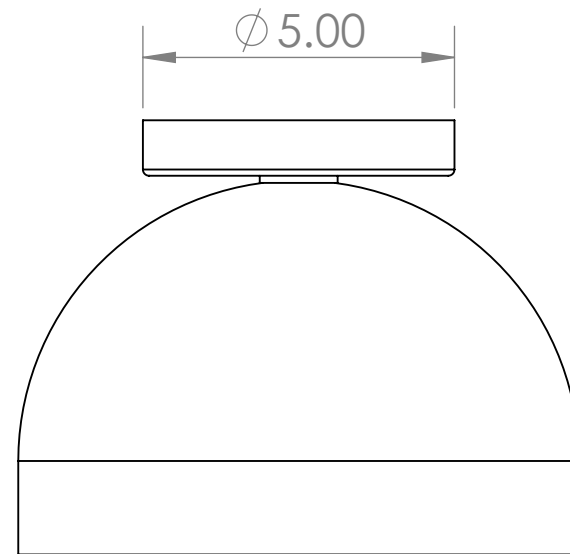

# Blueprint Lighting

DIMENSIONS ARE IN INCHES

<u>WEIGHT</u> N/A	<u>MIN/MAX DIM.</u> N/A	<u>CANOPY</u> 5 IN	<u>FIXTURE</u> Brooklyn Flushmount
<u>LAMPING</u> (1x) E12 Socket - 60w per socket UL Listed			<u>FINISH</u> Tbd