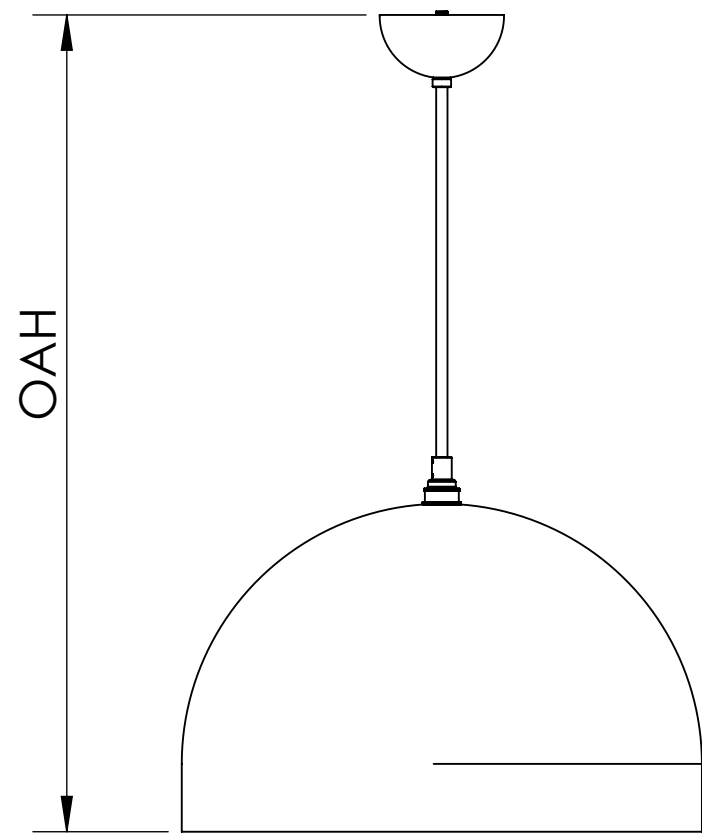

4

3

2

1

Blueprint Lighting

DIMENSIONS ARE IN INCHES

<u>WEIGHT</u> N/A	<u>MIN/MAX DIM.</u> N/A	<u>CANOPY</u> 5 IN	<u>FIXTURE</u> Brooklyn Large
<u>LAMPING</u> (1x) E12 Socket - 60w per socket UL Listed			<u>FINISH</u> Tbd