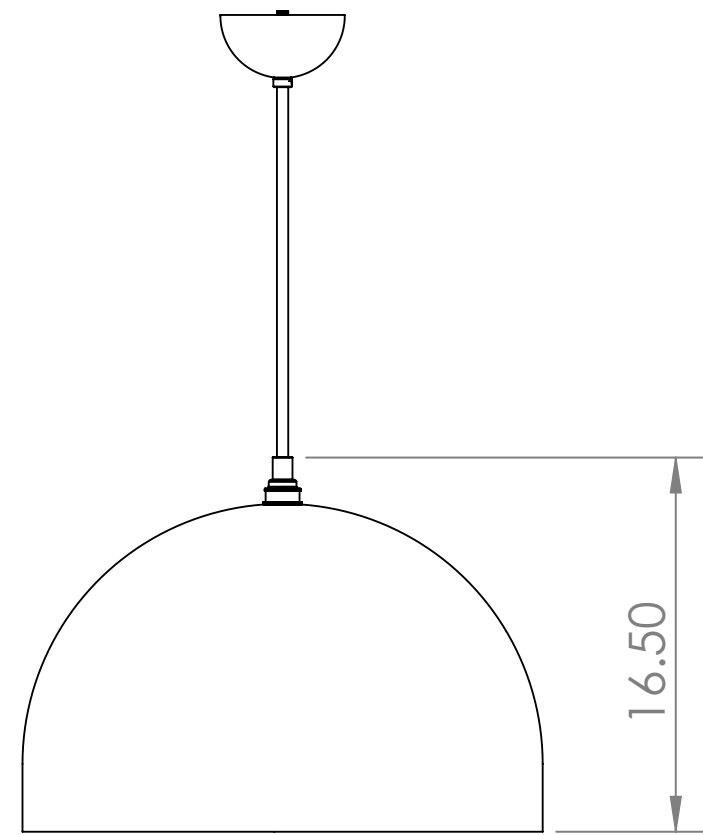

4

3

2

1

Blueprint Lighting

DIMENSIONS ARE IN INCHES

<u>WEIGHT</u> N/A	<u>MIN/MAX DIM.</u> N/A	<u>CANOPY</u> 5 IN	<u>FIXTURE</u> Brooklyn Large
<u>LAMPING</u> (1x) E12 Socket - 60w per socket UL Listed			<u>FINISH</u> Tbd