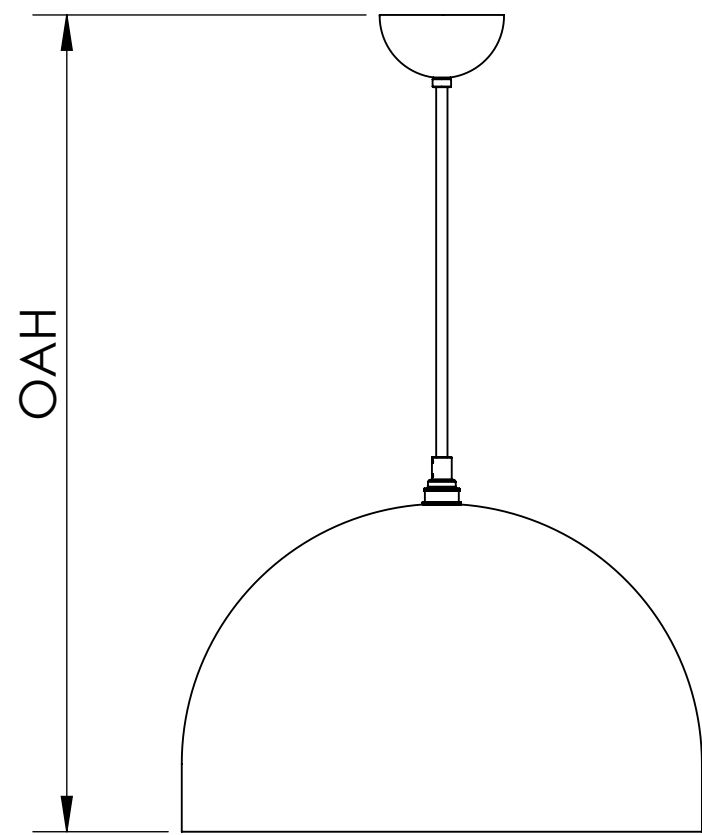

## Blueprint Lighting

DIMENSIONS ARE IN INCHES

<u>WEIGHT</u> N/A	<u>MIN/MAX DIM.</u> N/A	<u>CANOPY</u> 5 IN	<u>FIXTURE</u> Brooklyn Large
<u>LAMPING</u> (1x) E26 Socket - 60w per socket UL Listed			<u>FINISH</u> Tbd