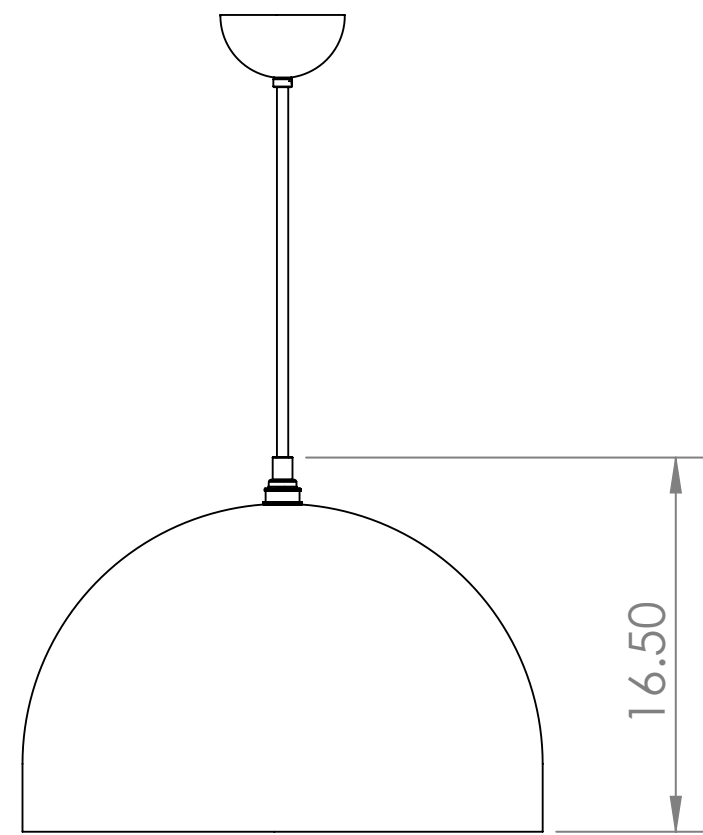

4

3

2

1

## Blueprint Lighting

DIMENSIONS ARE IN INCHES

<u>WEIGHT</u> N/A	<u>MIN/MAX DIM.</u> N/A	<u>CANOPY</u> 5 IN	<u>FIXTURE</u> Brooklyn Large
<u>LAMPING</u> (1x) E26 Socket - 60w per socket UL Listed			<u>FINISH</u> Tbd