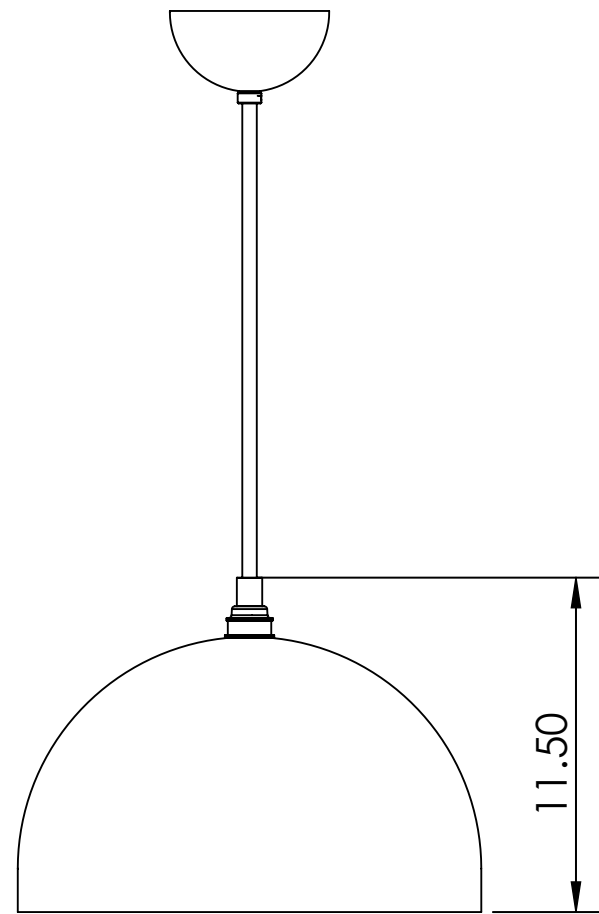

4

3

2

1

B

B

Blueprint Lighting

DIMENSIONS ARE IN INCHES

<u>WEIGHT</u> N/A	<u>MIN/MAX DIM.</u> N/A	<u>CANOPY</u> 5 IN	<u>FIXTURE</u> Brooklyn Medium
<u>LAMPING</u> (1x) E12 Socket - 60w per socket UL Listed			<u>FINISH</u> Tbd

PROPRIETARY AND CONFIDENTIAL. THE INFORMATION CONTAINED IN THIS DRAWING IS THE SOLE PROPERTY OF BLUEPRINT LIGHTING. ANY REPRODUCTION IN PART OR AS A WHOLE WITHOUT THE WRITTEN PERMISSION OF BLUEPRINT LIGHTING IS PROHIBITED.