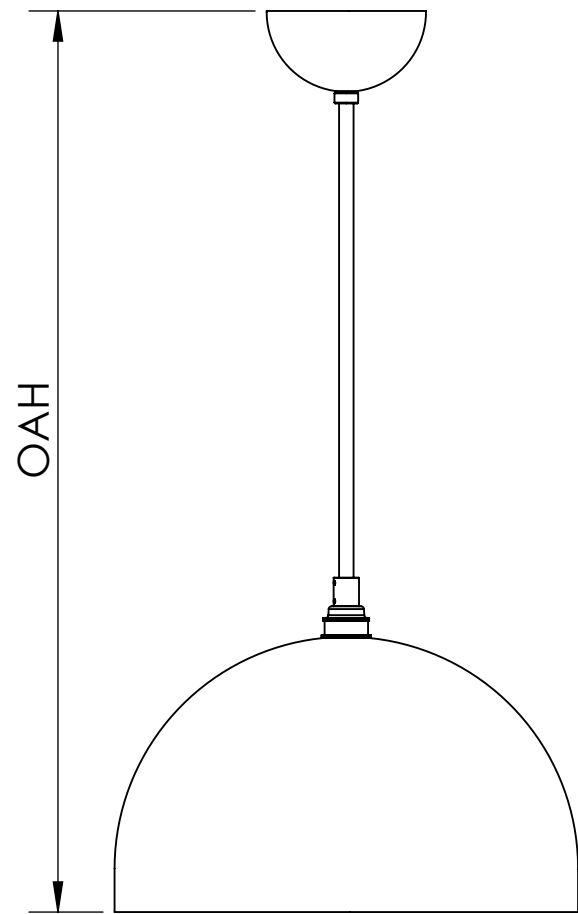

4

3

2

1

B

B

Blueprint Lighting

DIMENSIONS ARE IN INCHES

<u>WEIGHT</u> N/A	<u>MIN/MAX DIM.</u> N/A	<u>CANOPY</u> 5 IN	<u>FIXTURE</u> Brooklyn Medium
<u>LAMPING</u> (1x) E12 Socket - 60w per socket UL Listed			<u>FINISH</u> Tbd

PROPRIETARY AND CONFIDENTIAL. THE INFORMATION CONTAINED IN THIS DRAWING IS THE SOLE PROPERTY OF BLUEPRINT LIGHTING. ANY REPRODUCTION IN PART OR AS A WHOLE WITHOUT THE WRITTEN PERMISSION OF BLUEPRINT LIGHTING IS PROHIBITED.