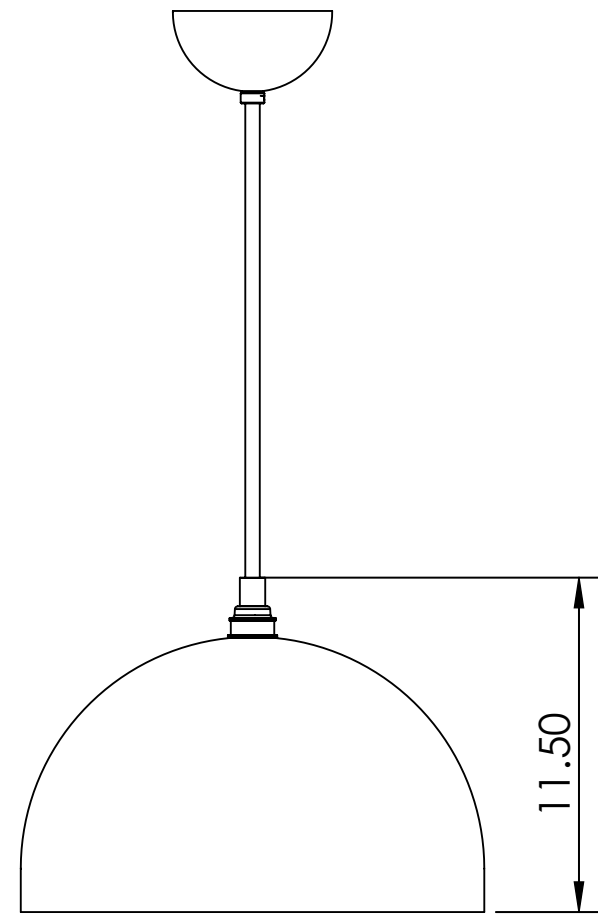

4

3

2

1

B

B

# Blueprint Lighting

DIMENSIONS ARE IN INCHES

<u>WEIGHT</u> N/A	<u>MIN/MAX DIM.</u> N/A	<u>CANOPY</u> 5 IN	<u>FIXTURE</u> Brooklyn Medium
<u>LAMPING</u> (1x) E26 Socket - 60w per socket UL Listed			<u>FINISH</u> Tbd