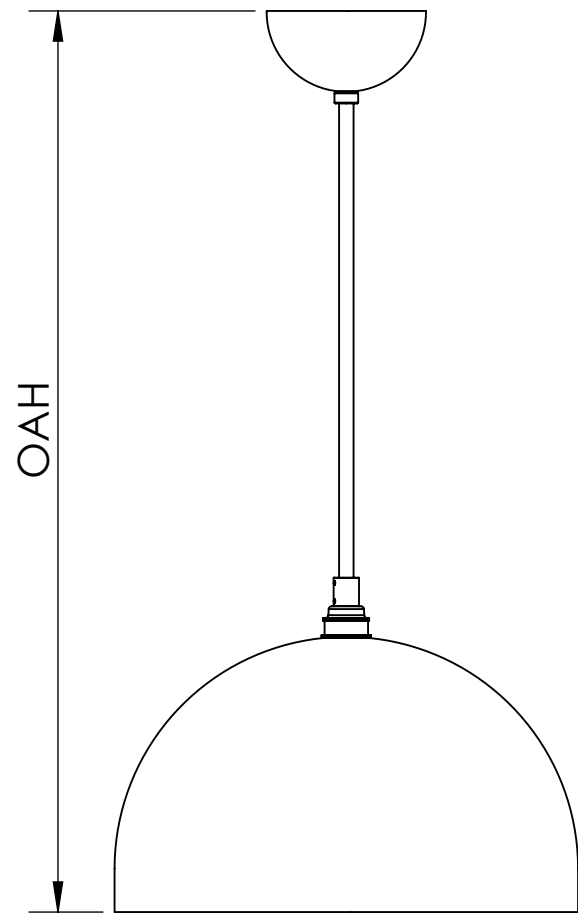

4

3

2

1

B

B

# Blueprint Lighting

DIMENSIONS ARE IN INCHES

<u>WEIGHT</u> N/A	<u>MIN/MAX DIM.</u> N/A	<u>CANOPY</u> 5 IN	<u>FIXTURE</u> Brooklyn Medium
<u>LAMPING</u> (1x) E26 Socket - 60w per socket UL Listed			<u>FINISH</u> Tbd