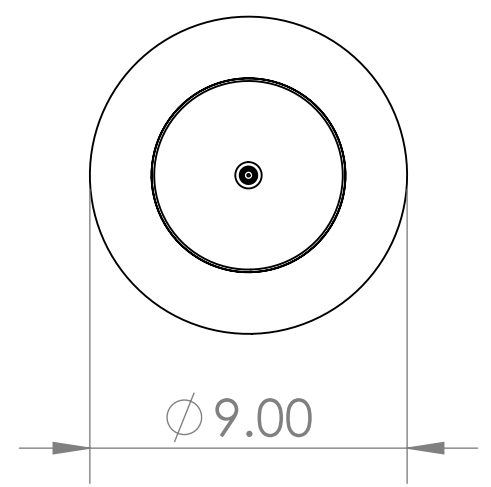

Blueprint Lighting

DIMENSIONS ARE IN INCHES

<u>WEIGHT</u> N/A	<u>MIN/MAX DIM.</u> N/A	<u>CANOPY</u> 5 IN	<u>FIXTURE</u> Brooklyn Small
<u>LAMPING</u> (1x) E12 Socket - 60w per socket UL Listed			<u>FINISH</u> Tbd