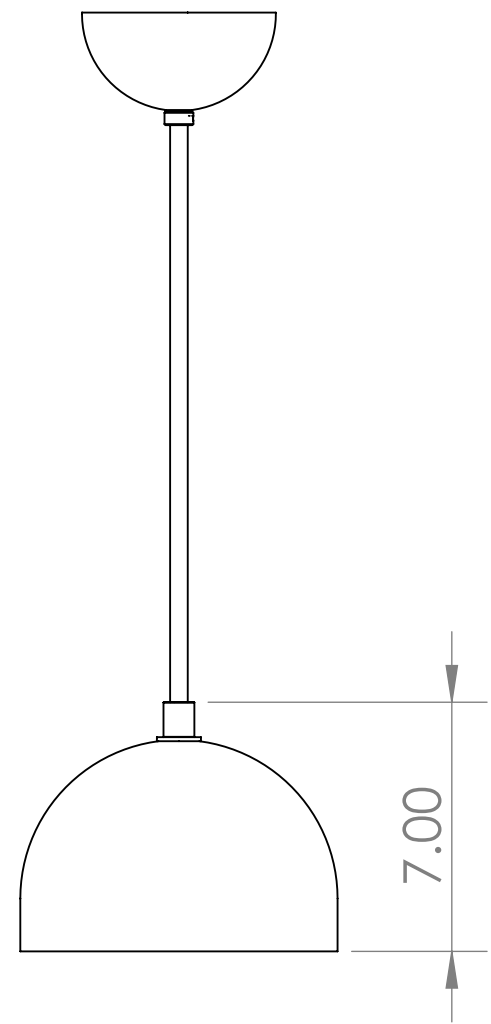

4

3

2

1

B

B

A

A

Blueprint Lighting

DIMENSIONS ARE IN INCHES

<u>WEIGHT</u> N/A	<u>MIN/MAX DIM.</u> N/A	<u>CANOPY</u> 5 IN	<u>FIXTURE</u> Brooklyn Small
<u>LAMPING</u> (1x) E12 Socket - 60w per socket UL Listed			<u>FINISH</u> Tbd