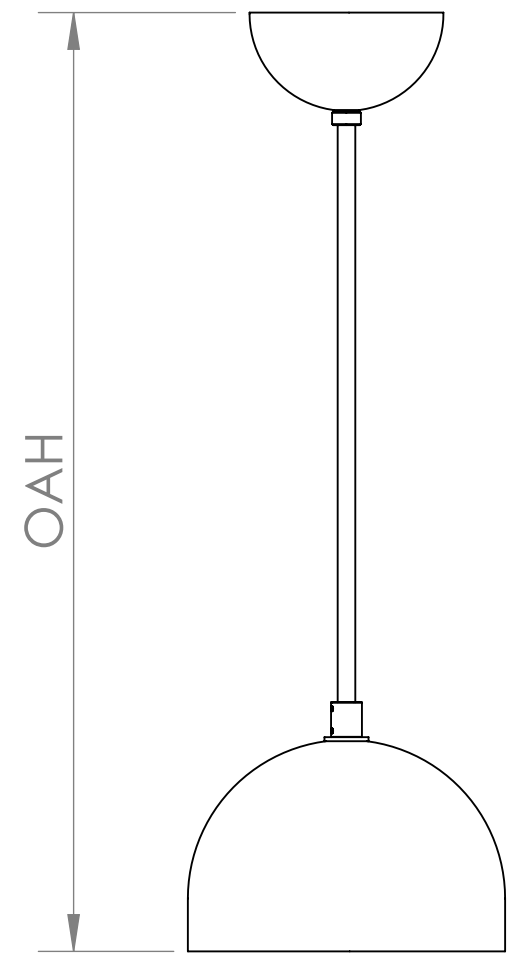

4

3

2

1

B

B

A

A

Blueprint Lighting

DIMENSIONS ARE IN INCHES

<u>WEIGHT</u> N/A	<u>MIN/MAX DIM.</u> N/A	<u>CANOPY</u> 5 IN	<u>FIXTURE</u> Brooklyn Small
<u>LAMPING</u> (1x) E12 Socket - 60w per socket UL Listed			<u>FINISH</u> Tbd