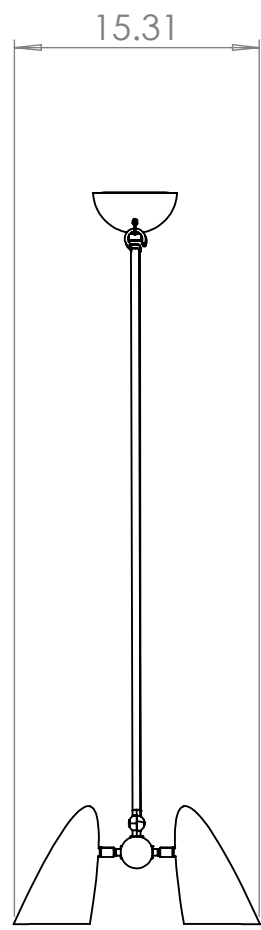

4

3

2

1

Blueprint Lighting

DIMENSIONS ARE IN INCHES				DESCRIPTION Calyx
REV.	EST. MASS	SCALE	SIZE	FINISH
	—		B	
<small>PROPRIETARY AND CONFIDENTIAL—THE INFORMATION CONTAINED IN THIS DRAWING IS THE SOLE PROPERTY OF BLUEPRINT LIGHTING. ANY REPRODUCTION IN PART OR AS A WHOLE WITHOUT THE WRITTEN PERMISSION OF BLUEPRINT LIGHTING IS PROHIBITED.</small>				

4

3

2

1

B

B

A

A