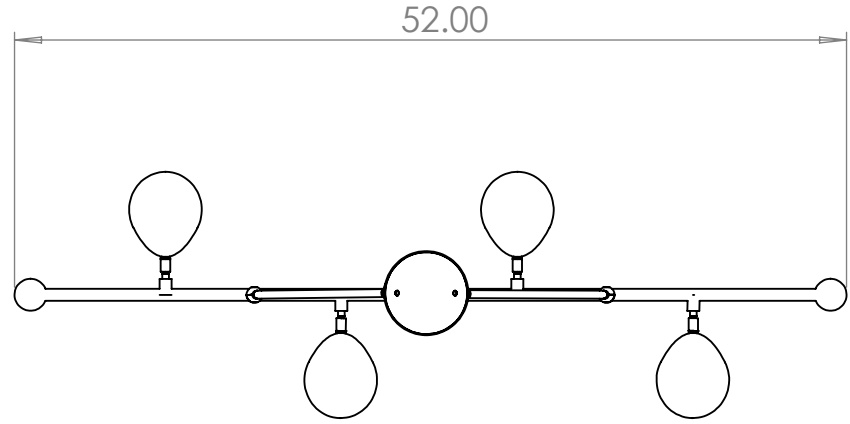

4

3

2

1

Blueprint Lighting

DIMENSIONS ARE IN INCHES				DESCRIPTION Calyx
REV.	EST. MASS	SCALE	SIZE	FINISH
	—		B	
<small>PROPRIETARY AND CONFIDENTIAL—THE INFORMATION CONTAINED IN THIS DRAWING IS THE SOLE PROPERTY OF BLUEPRINT LIGHTING. ANY REPRODUCTION IN PART OR AS A WHOLE WITHOUT THE WRITTEN PERMISSION OF BLUEPRINT LIGHTING IS PROHIBITED.</small>				