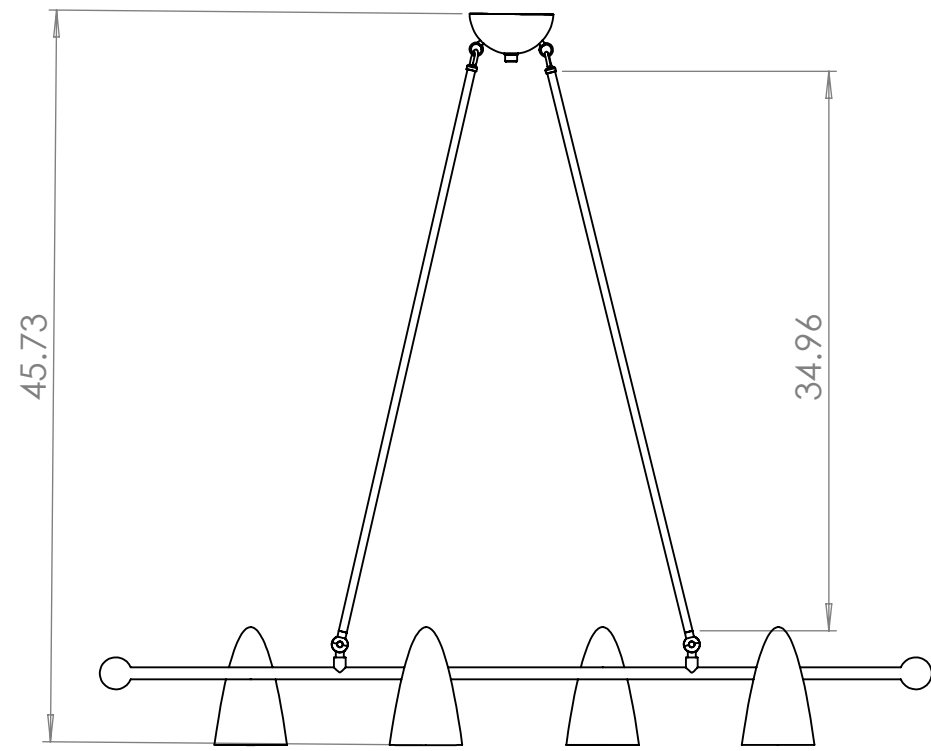

4

3

2

1

Blueprint Lighting

DIMENSIONS ARE IN INCHES				DESCRIPTION Calyx
REV.	EST. MASS	SCALE	SIZE	FINISH
	—		B	
<small>PROPRIETARY AND CONFIDENTIAL—THE INFORMATION CONTAINED IN THIS DRAWING IS THE SOLE PROPERTY OF BLUEPRINT LIGHTING. ANY REPRODUCTION IN PART OR AS A WHOLE WITHOUT THE WRITTEN PERMISSION OF BLUEPRINT LIGHTING IS PROHIBITED.</small>				