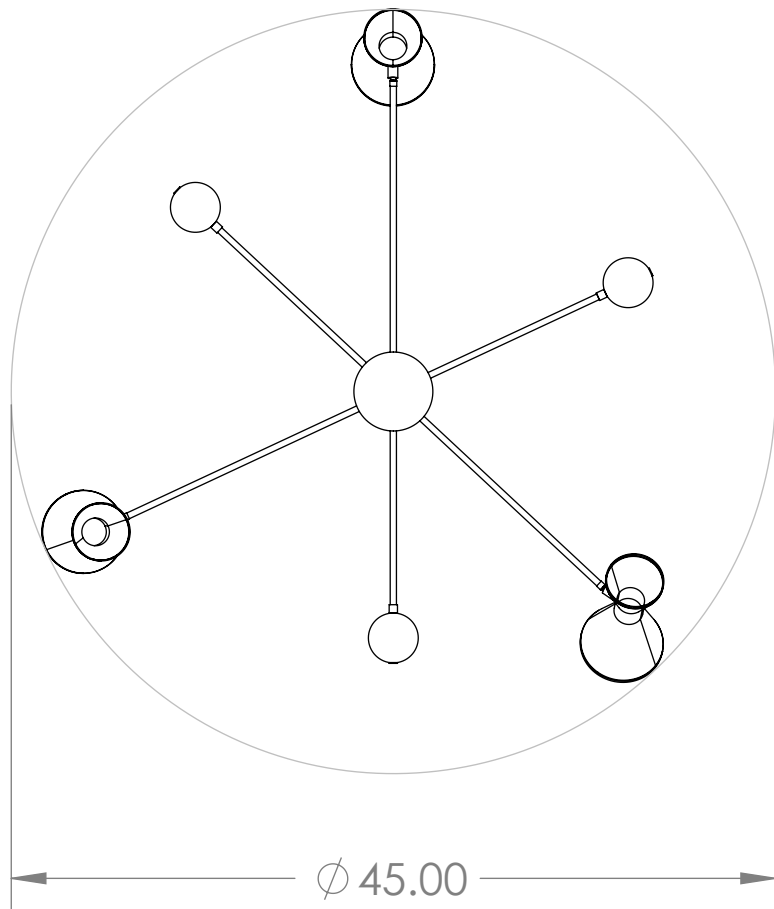

4

3

2

1

B

B

A

A

4

3

2

1

Blueprint Lighting

ALL DIMENSIONS ARE IN INCHES				DESCRIPTION
				Campana 3 Tier
REV.	EST. MASS	SCALE	SIZE	FINISH
	—		B	TBD
<small>PROPRIETARY AND CONFIDENTIAL—THE INFORMATION CONTAINED IN THIS DRAWING IS THE SOLE PROPERTY OF BLUEPRINT LIGHTING. ANY REPRODUCTION IN PART OR AS A WHOLE WITHOUT THE WRITTEN PERMISSION OF BLUEPRINT LIGHTING IS PROHIBITED.</small>				