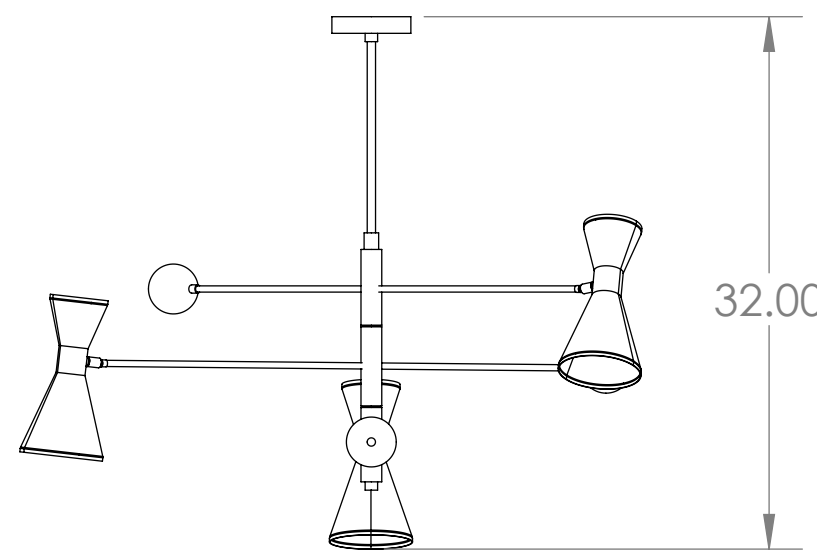

4

3

2

1

Blueprint Lighting

ALL DIMENSIONS ARE IN INCHES				DESCRIPTION
				Campana 3 Tier
REV.	EST. MASS	SCALE	SIZE	FINISH
	—		B	TBD
<small>PROPRIETARY AND CONFIDENTIAL—THE INFORMATION CONTAINED IN THIS DRAWING IS THE SOLE PROPERTY OF BLUEPRINT LIGHTING. ANY REPRODUCTION IN PART OR AS A WHOLE WITHOUT THE WRITTEN PERMISSION OF BLUEPRINT LIGHTING IS PROHIBITED.</small>				