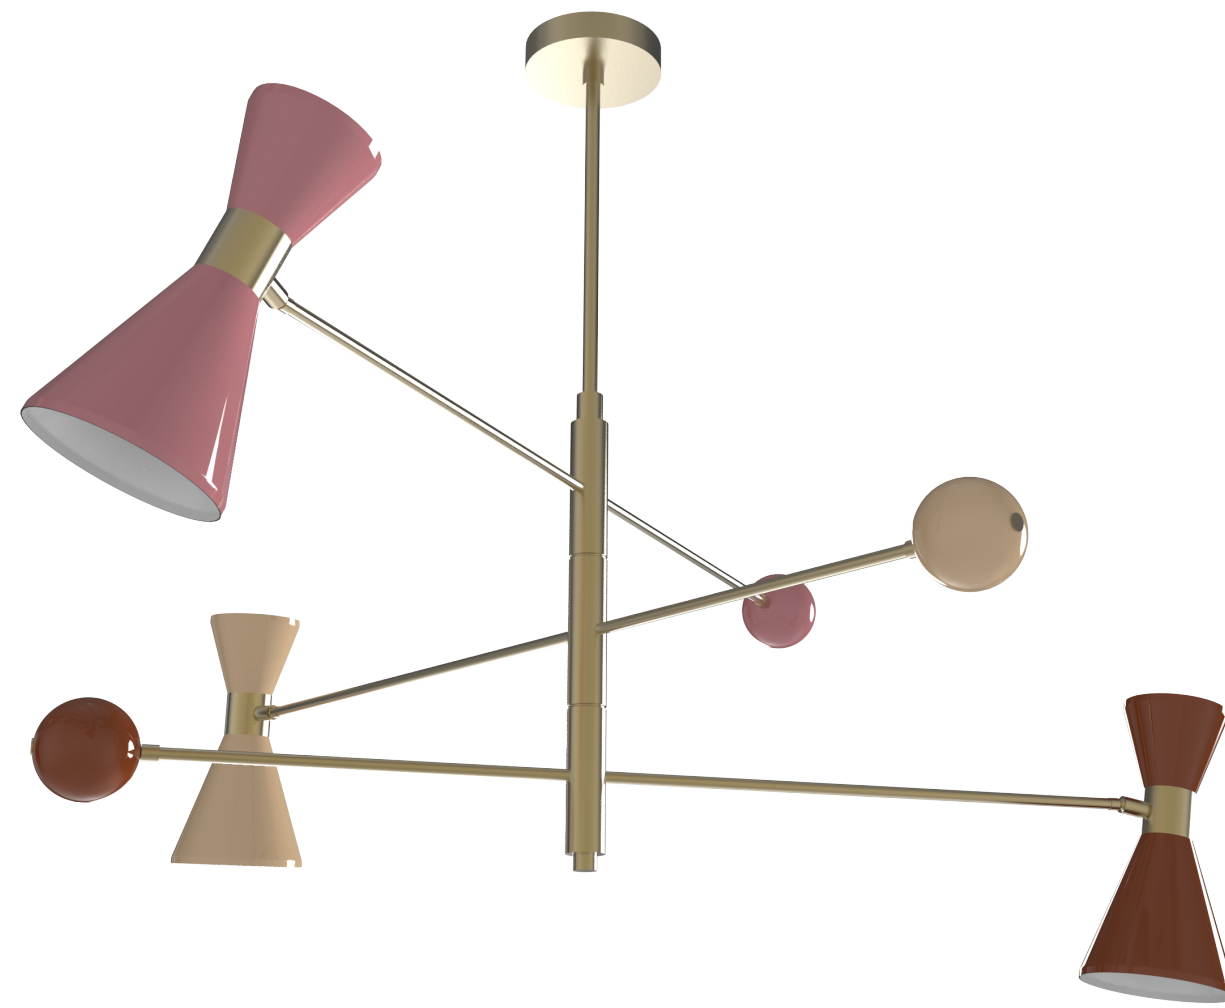

4

3

2

1

B

B

A

A

4

3

2

1

Blueprint Lighting

ALL DIMENSIONS ARE IN INCHES				DESCRIPTION
				Campana 3 Tier
REV.	EST. MASS	SCALE	SIZE	FINISH
	—		B	TBD
<small>PROPRIETARY AND CONFIDENTIAL—THE INFORMATION CONTAINED IN THIS DRAWING IS THE SOLE PROPERTY OF BLUEPRINT LIGHTING. ANY REPRODUCTION IN PART OR AS A WHOLE WITHOUT THE WRITTEN PERMISSION OF BLUEPRINT LIGHTING IS PROHIBITED.</small>				