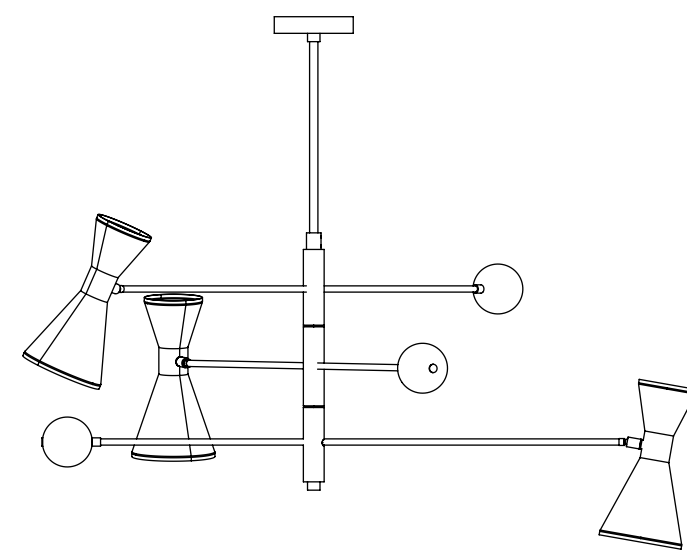

4

3

2

1

B

B

A

A

4

3

2

1

Blueprint Lighting

ALL DIMENSIONS ARE IN INCHES				DESCRIPTION
				Campana 3 Tier
REV.	EST. MASS	SCALE	SIZE	FINISH
	—		B	TBD
<small>PROPRIETARY AND CONFIDENTIAL—THE INFORMATION CONTAINED IN THIS DRAWING IS THE SOLE PROPERTY OF BLUEPRINT LIGHTING. ANY REPRODUCTION IN PART OR AS A WHOLE WITHOUT THE WRITTEN PERMISSION OF BLUEPRINT LIGHTING IS PROHIBITED.</small>				