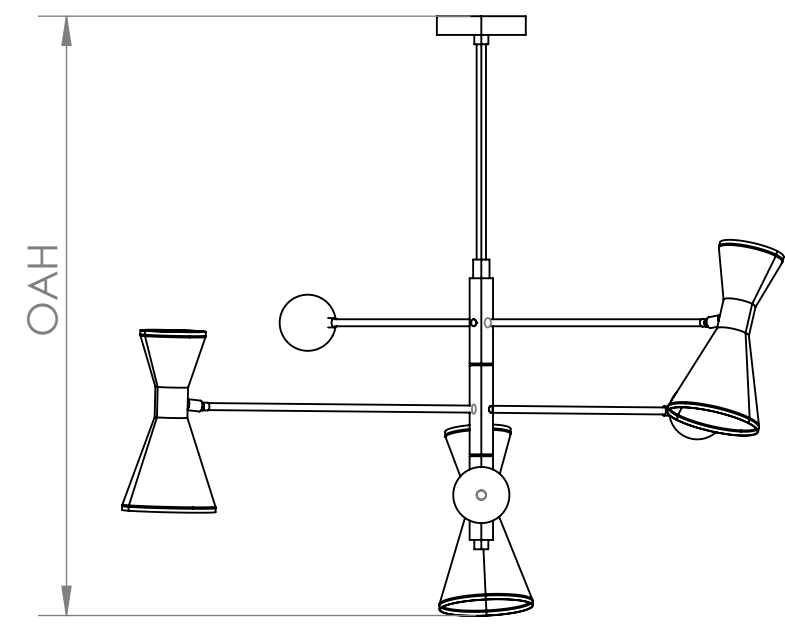

4

3

2

1

B

B

A

A

## Blueprint Lighting

DIMENSIONS ARE IN INCHES

<u>WEIGHT</u> N/A	<u>MIN/MAX DIM.</u> N/A	<u>CANOPY</u> 5 IN	<u>FIXTURE</u> 3 Tier Campana
<u>LAMPING</u> (1x) E12 Socket - 60w per socket UL Listed			<u>FINISH</u> Tbd