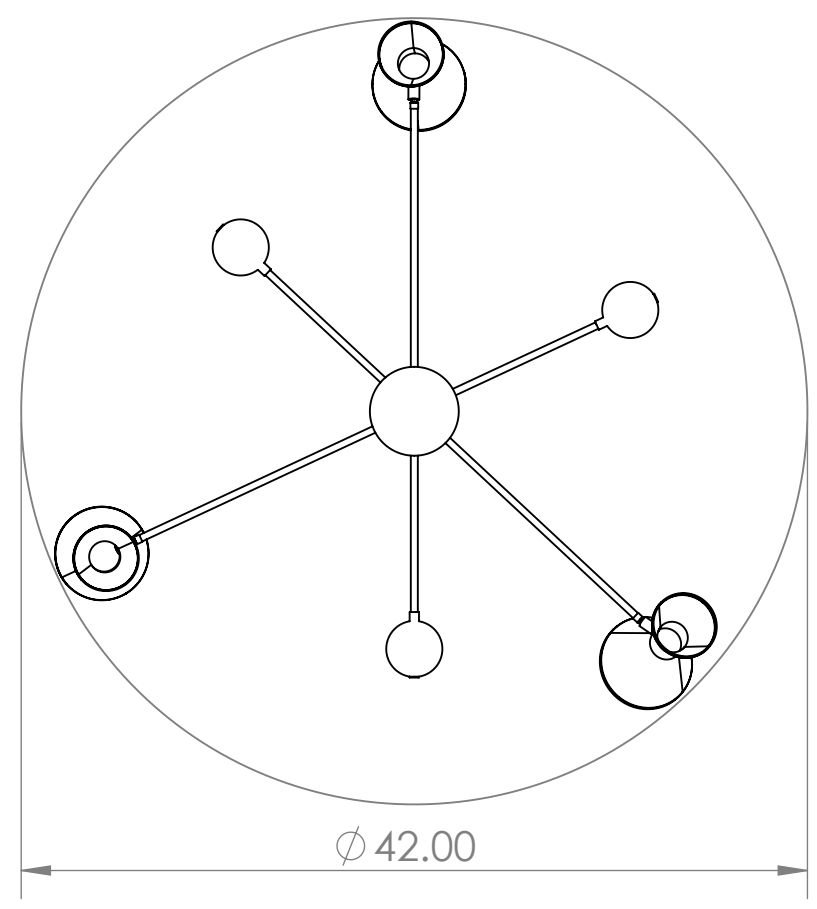

4

3

2

1

B

B

A

A

## Blueprint Lighting

DIMENSIONS ARE IN INCHES

<u>WEIGHT</u> N/A	<u>MIN/MAX DIM.</u> N/A	<u>CANOPY</u> 5 IN	<u>FIXTURE</u> 3 Tier Campana
<u>LAMPING</u> (1x) E12 Socket - 60w per socket UL Listed			<u>FINISH</u> Tbd