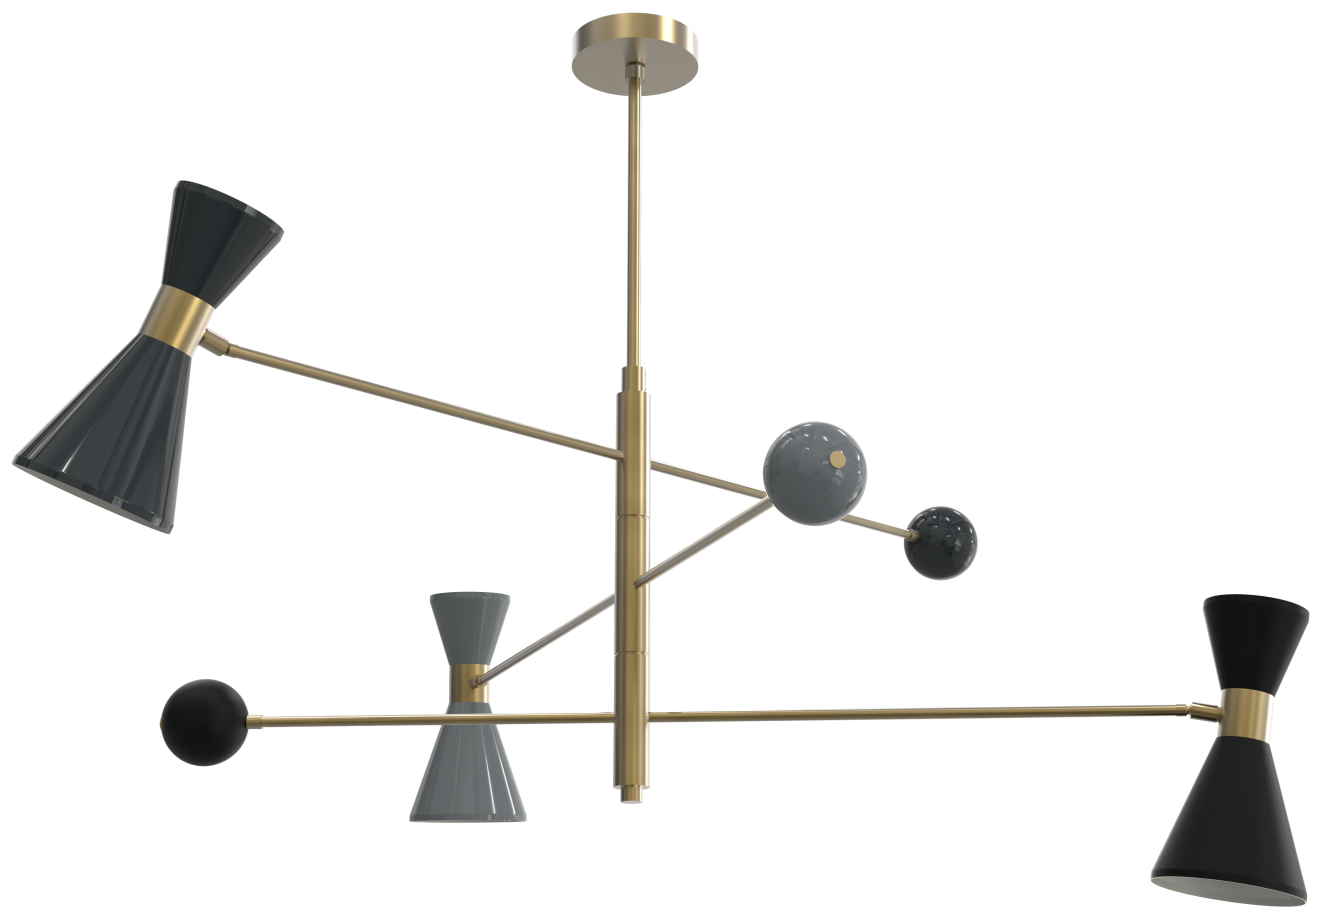

4

3

2

1

B

B

A

A

## Blueprint Lighting

DIMENSIONS ARE IN INCHES

<u>WEIGHT</u> N/A	<u>MIN/MAX DIM.</u> N/A	<u>CANOPY</u> 5 IN	<u>FIXTURE</u> 3 Tier Campana
<u>LAMPING</u> (1x) E12 Socket - 60w per socket UL Listed			<u>FINISH</u> Tbd