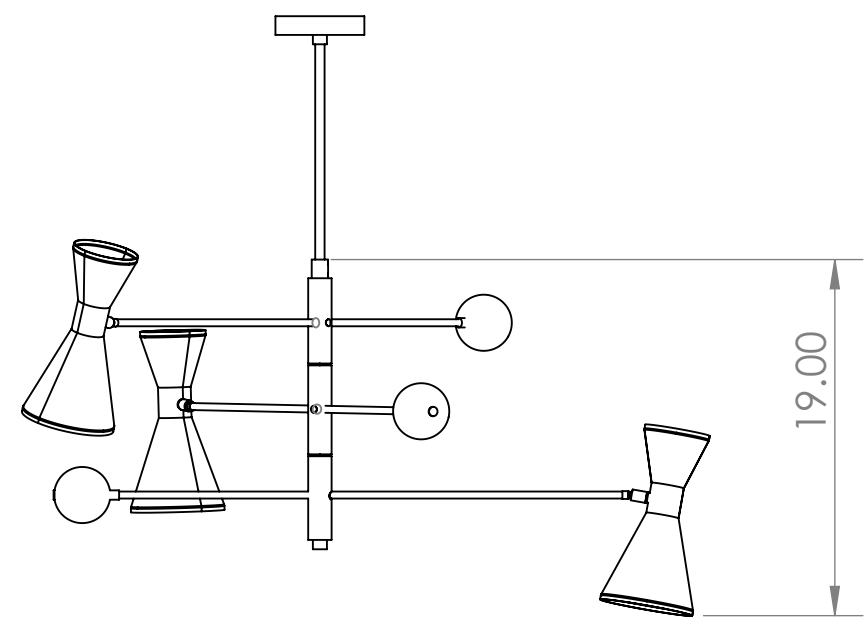

4

3

2

1

B

B

A

A

## Blueprint Lighting

DIMENSIONS ARE IN INCHES

<u>WEIGHT</u> N/A	<u>MIN/MAX DIM.</u> N/A	<u>CANOPY</u> 5 IN	<u>FIXTURE</u> 3 Tier Campana
<u>LAMPING</u> (1x) E12 Socket - 60w per socket UL Listed			<u>FINISH</u> Tbd