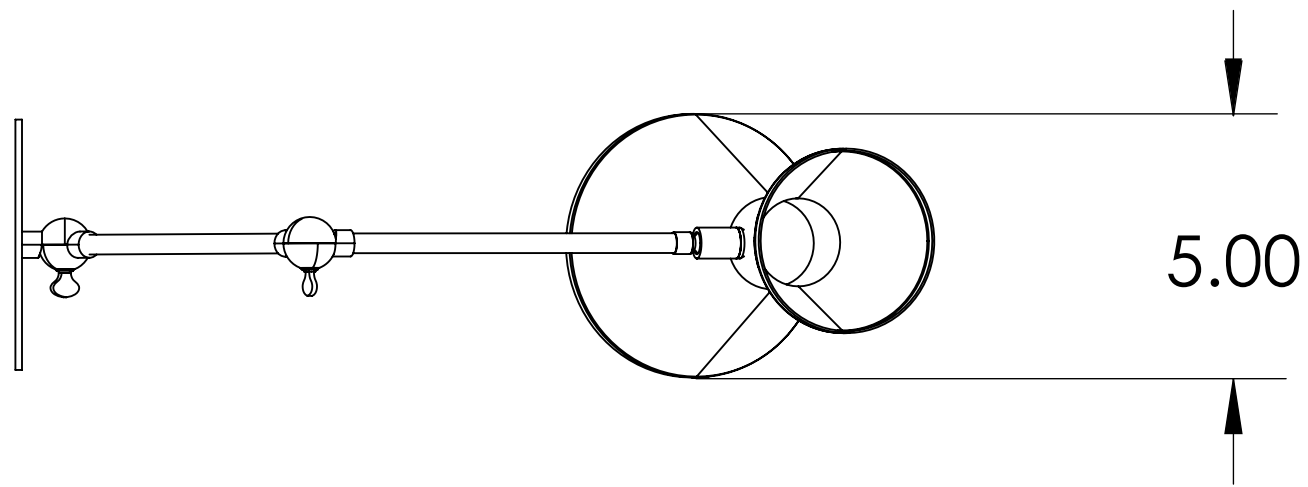

4

3

2

1

B

B

5.00