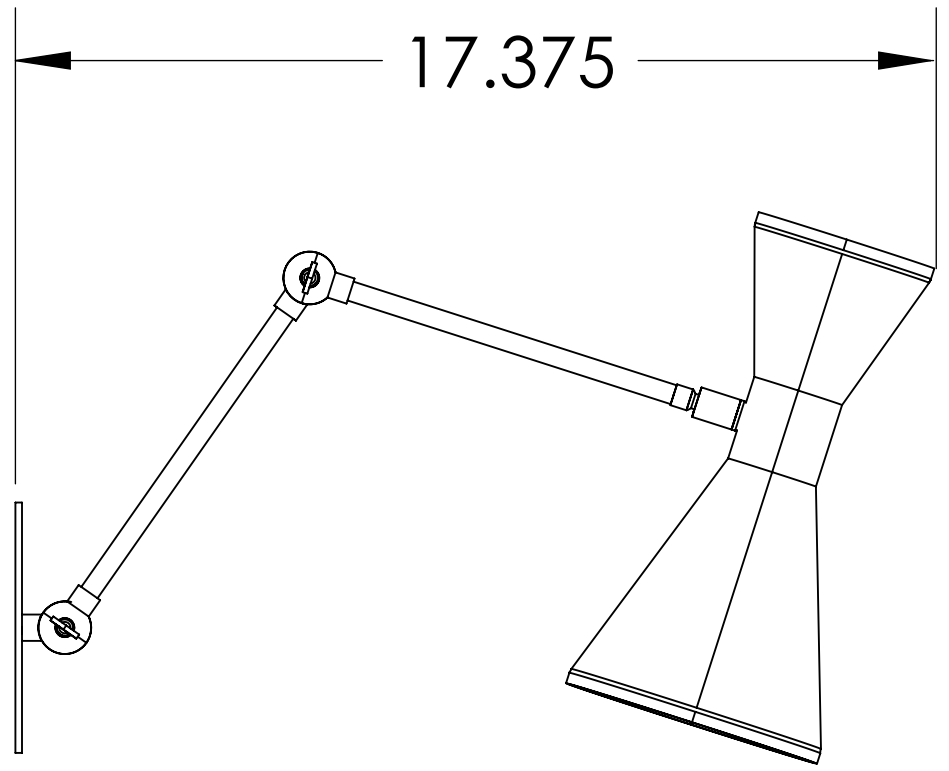

4

3

2

1

B

B

5.00

A

A

17.375

10.375

Blueprint Lighting

DIMENSIONS ARE IN INCHES

<u>WEIGHT</u> N/A	<u>MIN/MAX DIM.</u> 12.75" - 21"	<u>BACKPLATE</u> 4.75"	<u>FIXTURE</u> Campana Artulating Wall Lamp
<u>LAMPING</u> (1x) E12 socket - 60w per socket UL Listed			<u>FINISH</u> TBD