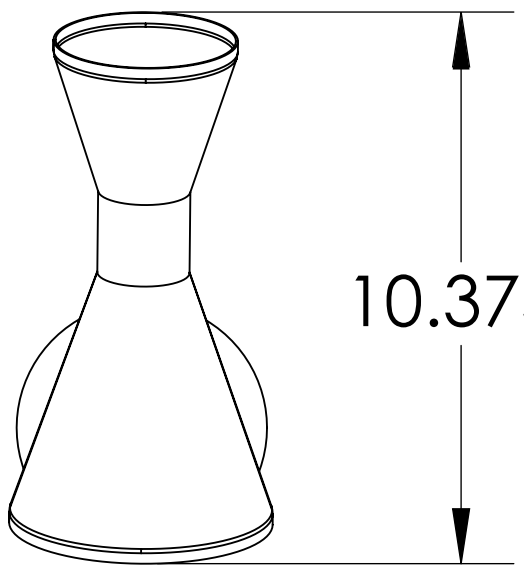

4

3

2

1

B

B

5.00

A

A

17.375

10.375

Blueprint Lighting

DIMENSIONS ARE IN INCHES

<u>WEIGHT</u> N/A	<u>MIN/MAX DIM.</u> 12.75" - 21"	<u>BACKPLATE</u> 4.75"	<u>FIXTURE</u> Campana Artulating Wall Lamp
<u>LAMPING</u> (1x) E12 socket - 60w per socket UL Listed			<u>FINISH</u> TBD