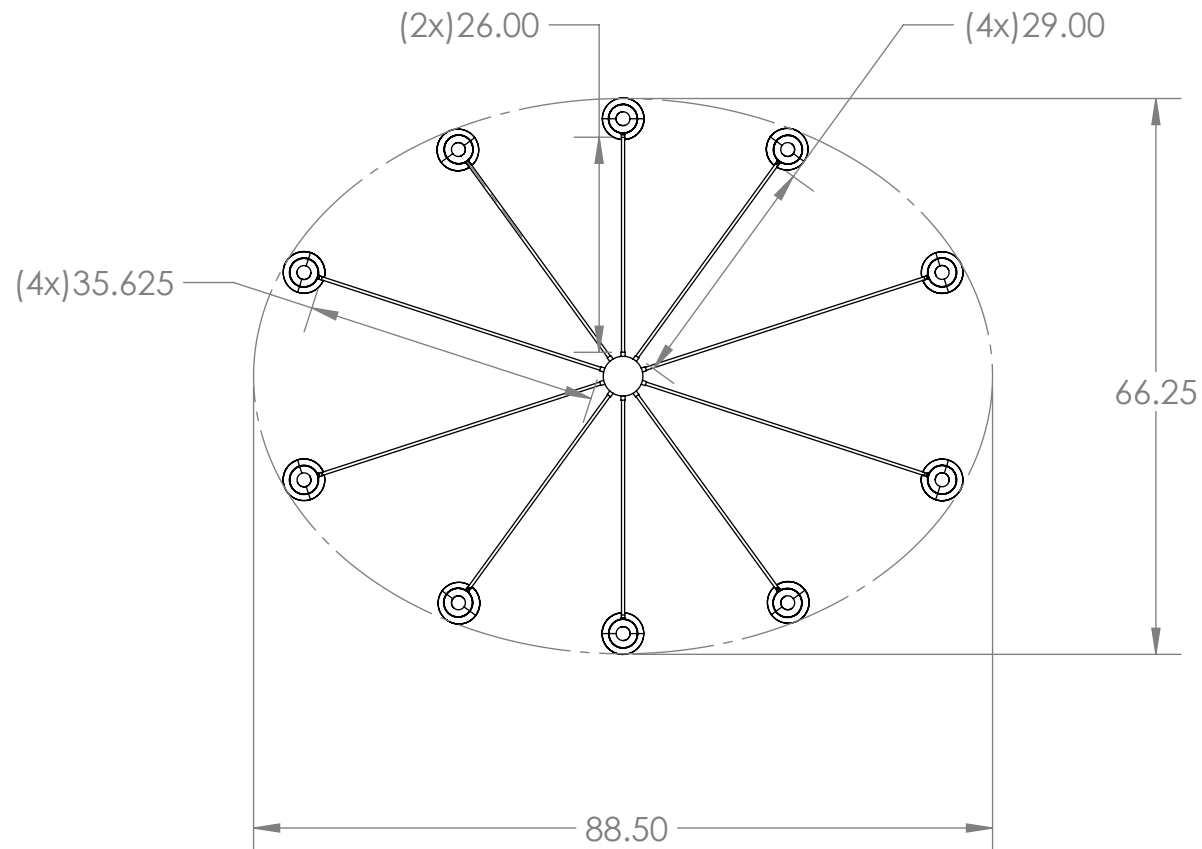

Note: Drop Rod Length = 41.00

# Blueprint Lighting

DIMENSIONS ARE IN INCHES

<u>WEIGHT</u> N/A	<u>MIN/MAX DIM.</u> Fixed	<u>CANOPY</u> 5"	<u>FIXTURE</u> Campana Oval
<u>LAMPING</u> ( 10x ) E12 socket - 60w per socket UL Listed			<u>FINISH</u> TBD