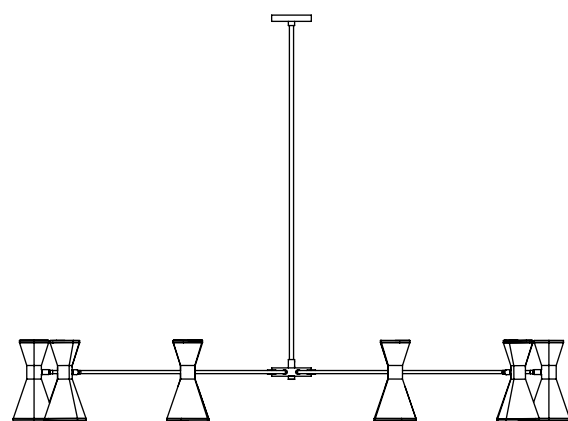

Note: Drop Rod Length = 41.00

# Blueprint Lighting

DIMENSIONS ARE IN INCHES

<u>WEIGHT</u> N/A	<u>MIN/MAX DIM.</u> Fixed	<u>CANOPY</u> 5"	<u>FIXTURE</u> Campana Oval
<u>LAMPING</u> ( 10x ) E12 socket - 60w per socket UL Listed			<u>FINISH</u> TBD