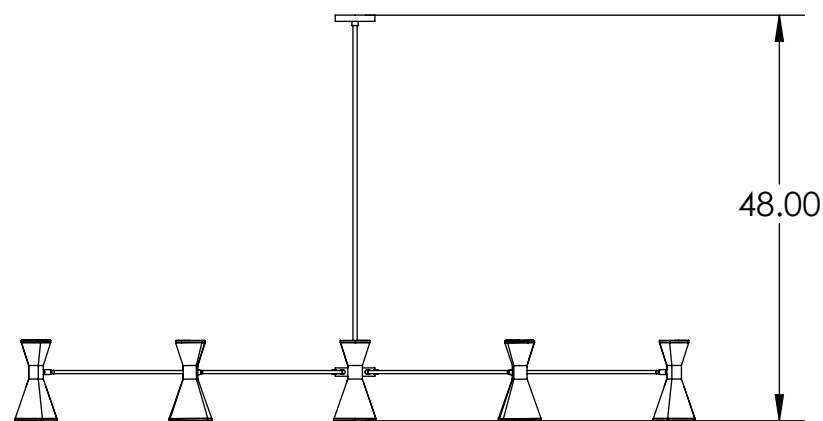

Note: Drop Rod Length = 41.00

# Blueprint Lighting

DIMENSIONS ARE IN INCHES

<u>WEIGHT</u> N/A	<u>MIN/MAX DIM.</u> Fixed	<u>CANOPY</u> 5"	<u>FIXTURE</u> Campana Oval
<u>LAMPING</u> ( 10x ) E12 socket - 60w per socket UL Listed			<u>FINISH</u> TBD