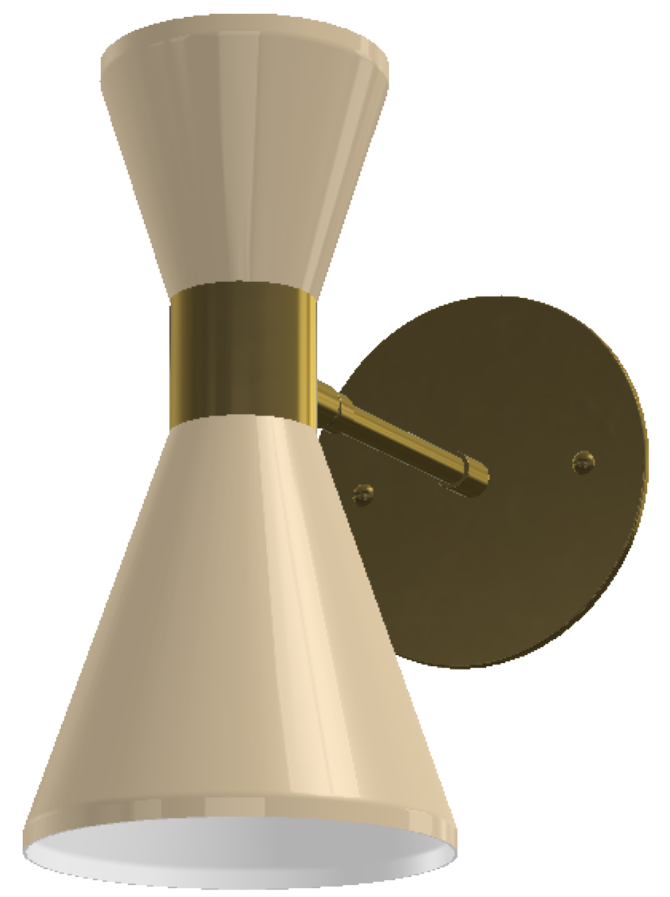

### Blueprint Lighting

DIMENSIONS ARE IN INCHES DIMENSIONS IN [ ] ARE IN MM AND GIVEN FOR REFERENCE ONLY				DESCRIPTION Campana Wall Sconce
REV. 01	EST. MASS -	SCALE 1:3	SIZE B	FINISH Client to specify