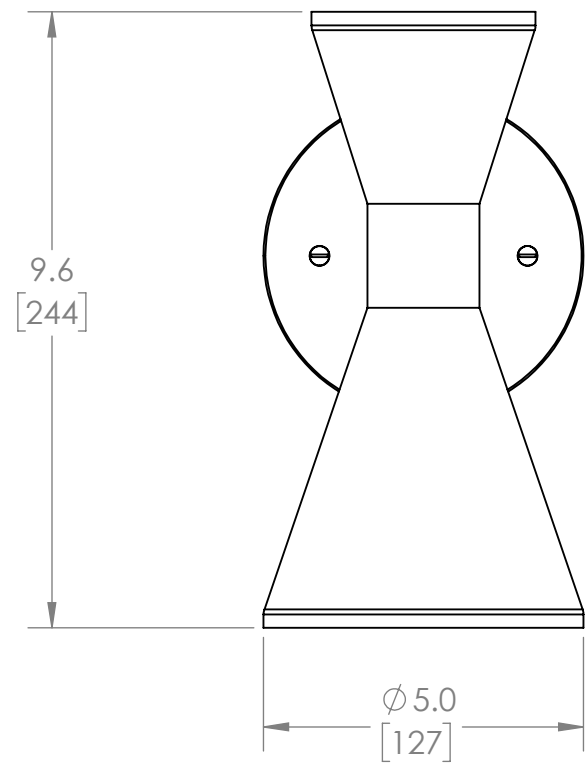

4

3

2

1

### Blueprint Lighting

DIMENSIONS ARE IN INCHES DIMENSIONS IN [ ] ARE IN MM AND GIVEN FOR REFERENCE ONLY				DESCRIPTION Campana Wall Sconce
REV. 01	EST. MASS -	SCALE 1:3	SIZE B	FINISH Client to specify