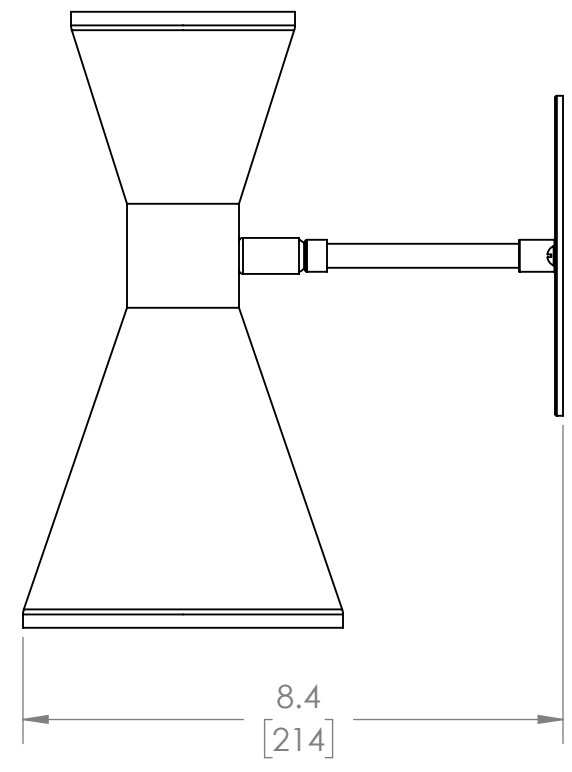

4

3

2

1

### Blueprint Lighting

DIMENSIONS ARE IN INCHES DIMENSIONS IN [ ] ARE IN MM AND GIVEN FOR REFERENCE ONLY				DESCRIPTION Campana Wall Sconce
REV. 01	EST. MASS -	SCALE 1:3	SIZE B	FINISH Client to specify