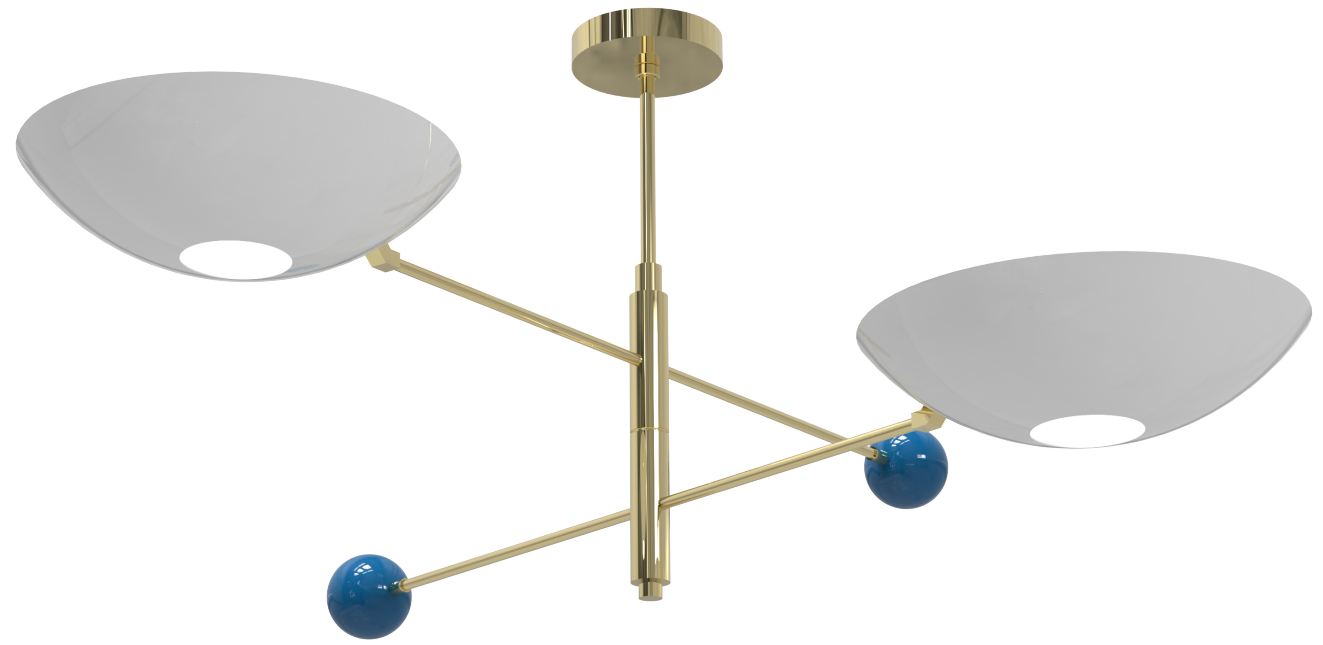

4

3

2

1

B

B

A

A

4

3

2

1

Blueprint Lighting

DIMENSIONS ARE IN INCHES				DESCRIPTION
				Catalonia 2 - Tier
REV.	EST. MASS	SCALE	SIZE	FINISH
	—		B	TBD

PROPRIETARY AND CONFIDENTIAL - THE INFORMATION CONTAINED IN THIS DRAWING IS THE SOLE PROPERTY OF BLUEPRINT LIGHTING. ANY REPRODUCTION IN PART OR AS A WHOLE WITHOUT THE WRITTEN PERMISSION OF BLUEPRINT LIGHTING IS PROHIBITED.