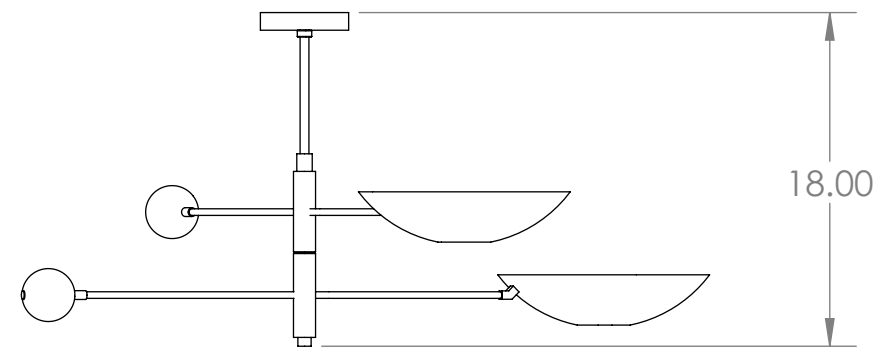

4

3

2

1

Blueprint Lighting

DIMENSIONS ARE IN INCHES				DESCRIPTION
				Catalonia 2 - Tier
REV.	EST. MASS	SCALE	SIZE	FINISH
	—		B	TBD

PROPRIETARY AND CONFIDENTIAL - THE INFORMATION CONTAINED IN THIS DRAWING IS THE SOLE PROPERTY OF BLUEPRINT LIGHTING. ANY REPRODUCTION IN PART OR AS A WHOLE WITHOUT THE WRITTEN PERMISSION OF BLUEPRINT LIGHTING IS PROHIBITED.