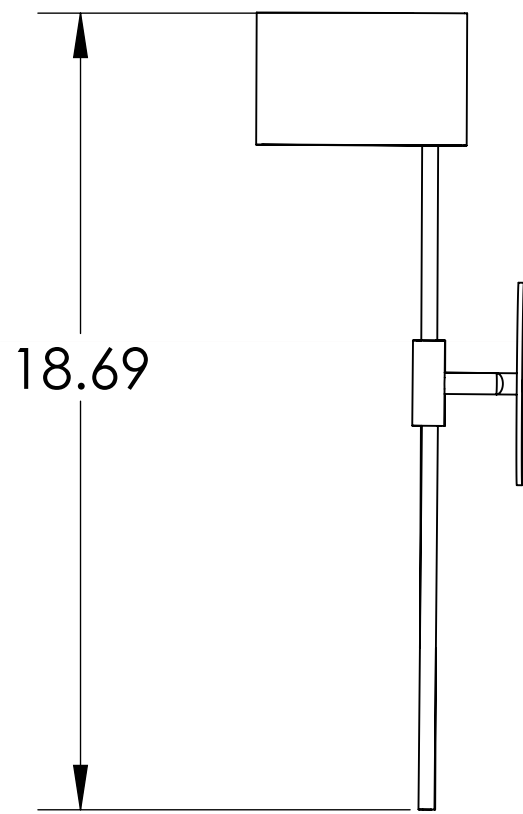

4

3

2

1

6.25

B

B

20.75

18.69

A

A

Blueprint Lighting

DIMENSIONS ARE IN INCHES

| <u>WEIGHT</u> | <u>MIN/MAX DIM.</u> | <u>BACKPLATE</u> | <u>FIXTURE</u> |
|---|---------------------|------------------|----------------------|
| N/A | N/A | 4.75 IN | Cilindro Wall Light |
| <u>LAMPING</u> (2x) E12 socket - 60w per socket UL Listed | | | <u>FINISH</u> TBD |