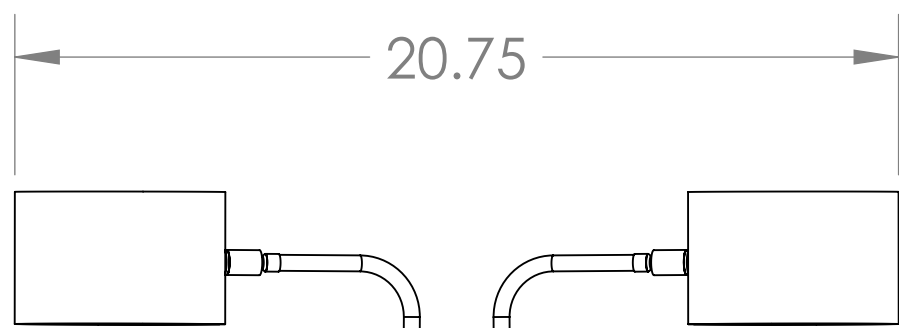

4

3

2

1

6.25

B

B

20.75

18.69

A

A

Blueprint Lighting

DIMENSIONS ARE IN INCHES

| <u>WEIGHT</u> | <u>MIN/MAX DIM.</u> | <u>BACKPLATE</u> | <u>FIXTURE</u> |
|---|---------------------|------------------|----------------------|
| N/A | N/A | 4.75 IN | Cilindro Wall Light |
| <u>LAMPING</u> (2x) E12 socket - 60w per socket UL Listed | | | <u>FINISH</u> TBD |