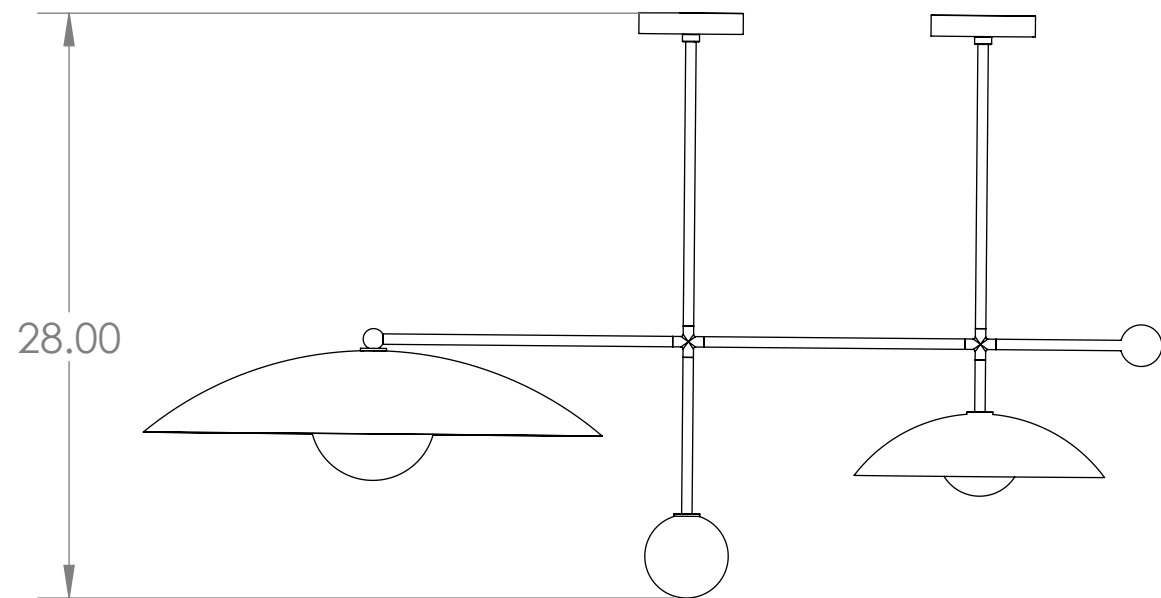

Blueprint Lighting

DIMENSIONS ARE IN INCHES

<u>WEIGHT</u>	<u>MIN/MAX DIM.</u>	<u>CANOPY</u>	<u>FIXTURE</u>
N/A	N/A	(2x) 5 IN	Corsa
<u>LAMPING</u> (3x) G9 socket - 60w per socket UL Listed			<u>FINISH</u> Natural Brass, Terracotta, Crema, Walnut