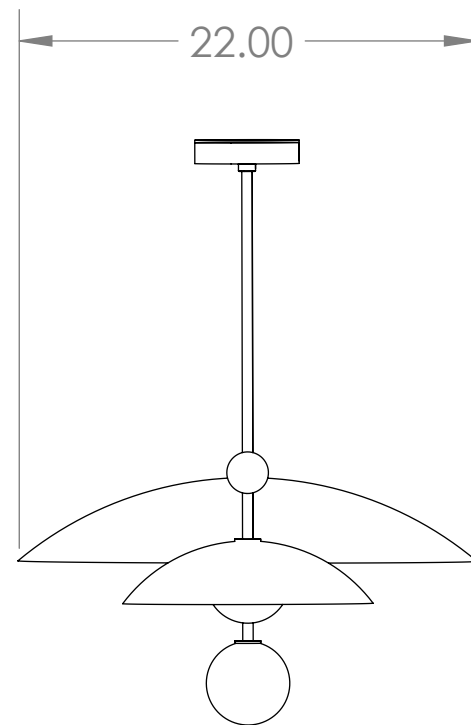

4

3

2

1

B

B

A

A

Blueprint Lighting

DIMENSIONS ARE IN INCHES

<u>WEIGHT</u>	<u>MIN/MAX DIM.</u>	<u>CANOPY</u>	<u>FIXTURE</u>
N/A	N/A	(2x) 5 IN	Corsa
<u>LAMPING</u> (3x) G9 socket - 60w per socket UL Listed			<u>FINISH</u> Natural Brass, Terracotta, Crema, Walnut