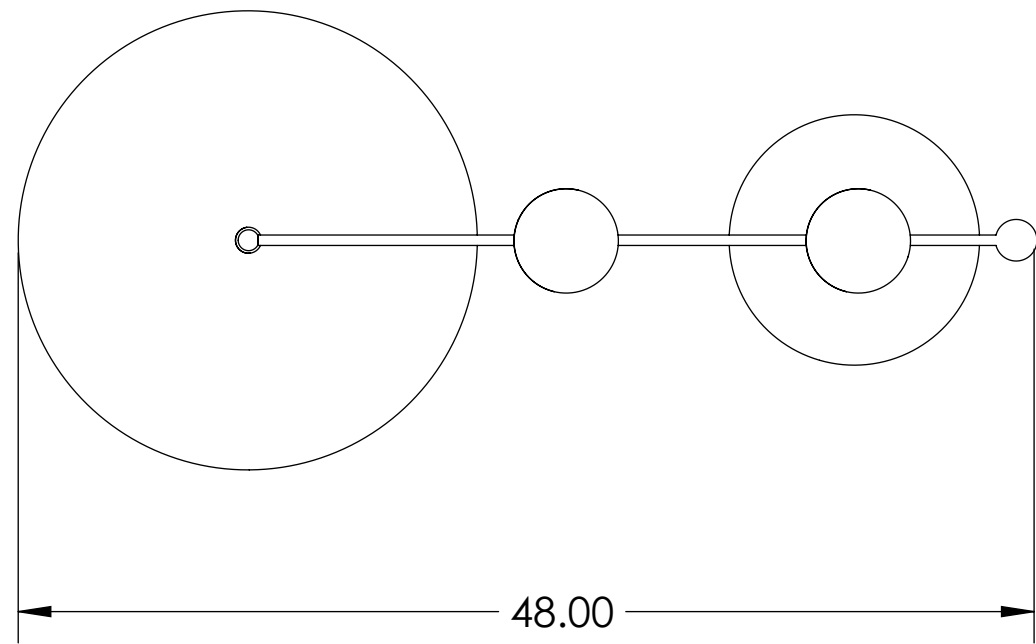

4

3

2

1

B

B

A

A

Blueprint Lighting

DIMENSIONS ARE IN INCHES

<u>WEIGHT</u>	<u>MIN/MAX DIM.</u>	<u>CANOPY</u>	<u>FIXTURE</u>
N/A	N/A	(2x) 5 IN	Corsa
<u>LAMPING</u> (3x) G9 socket - 60w per socket UL Listed			<u>FINISH</u> Natural Brass, Terracotta, Crema, Walnut

PROPRIETARY AND CONFIDENTIAL-THE INFORMATION CONTAINED IN THIS DRAWING IS THE SOLE PROPERTY OF BLUEPRINT LIGHTING. ANY REPRODUCTION IN PART OR AS A WHOLE WITHOUT THE WRITTEN PERMISSION OF BLUEPRINT LIGHTING IS PROHIBITED.

4

3

2

1