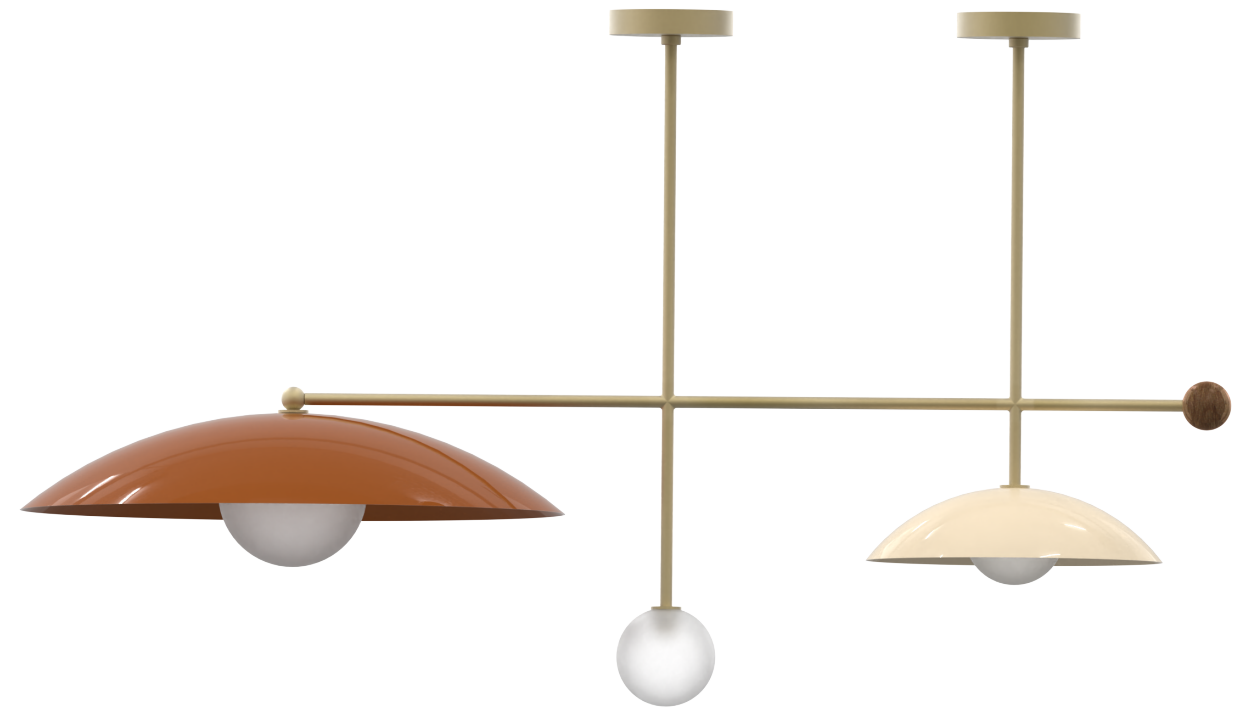

4

3

2

1

B

B

A

A

Blueprint Lighting

DIMENSIONS ARE IN INCHES

<u>WEIGHT</u>	<u>MIN/MAX DIM.</u>	<u>CANOPY</u>	<u>FIXTURE</u>
N/A	N/A	(2x) 5 IN	Corsa
<u>LAMPING</u> (3x) G9 socket - 60w per socket UL Listed			<u>FINISH</u> Natural Brass, Terracotta, Crema, Walnut