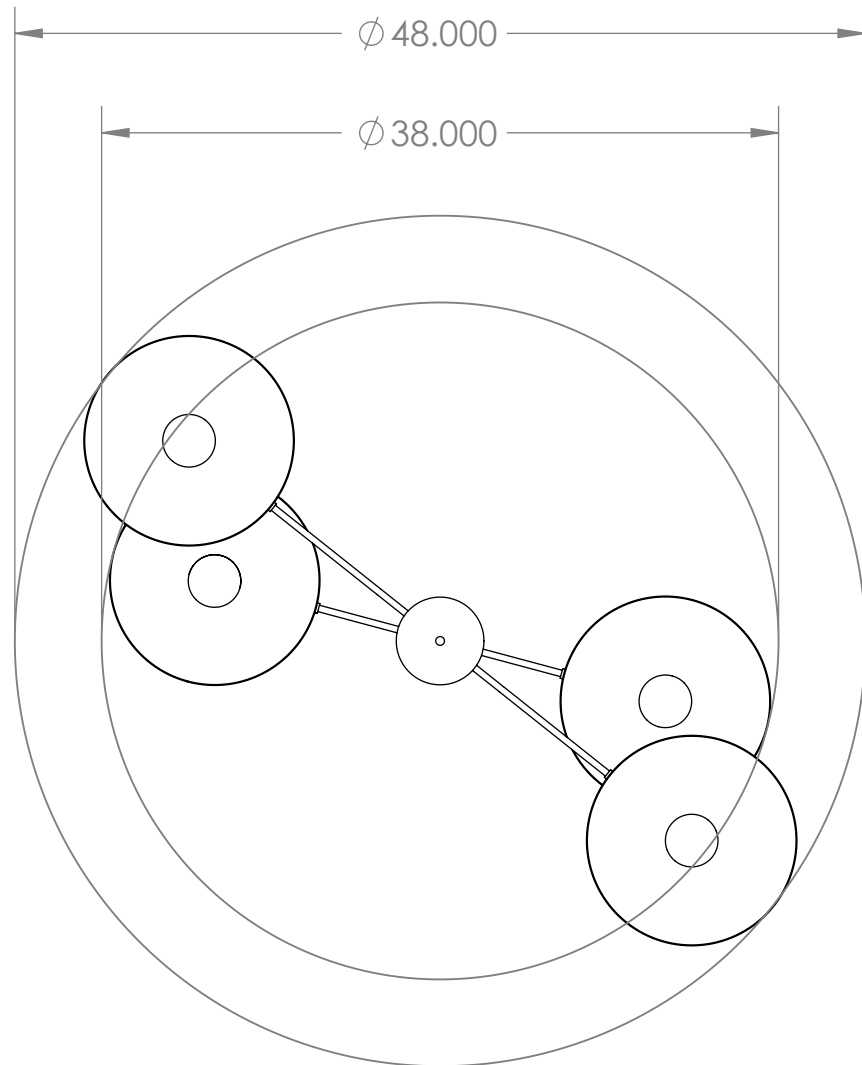

4

3

2

1

Blueprint Lighting

DIMENSIONS ARE IN INCHES

WEIGHT	MIN/MAX DIM.	CANOPY	FIXTURE
N/A	N/A	5 In	Counterbalance 2 Tier
LAMPING			FINISH
(4) E26 socket - 60w per socket UL Listed			Tbd

PROPRIETARY AND CONFIDENTIAL-THE INFORMATION CONTAINED IN THIS DRAWING IS THE SOLE PROPERTY OF BLUEPRINT LIGHTING. ANY REPRODUCTION IN PART OR AS A WHOLE WITHOUT THE WRITTEN PERMISSION OF BLUEPRINT LIGHTING IS PROHIBITED.

4

3

2

1

B

B

A

A