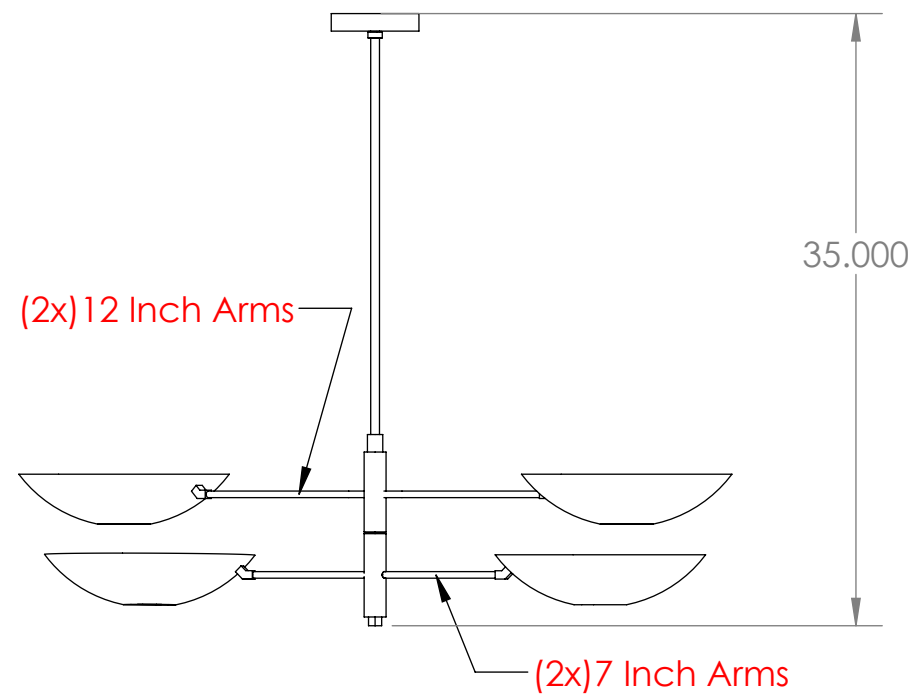

4

3

2

1

Blueprint Lighting

DIMENSIONS ARE IN INCHES

WEIGHT	MIN/MAX DIM.	CANOPY	FIXTURE
N/A	N/A	5 In	Counterbalance 2 Tier
LAMPING			FINISH
(4) E26 socket - 60w per socket UL Listed			Tbd

PROPRIETARY AND CONFIDENTIAL-THE INFORMATION CONTAINED IN THIS DRAWING IS THE SOLE PROPERTY OF BLUEPRINT LIGHTING. ANY REPRODUCTION IN PART OR AS A WHOLE WITHOUT THE WRITTEN PERMISSION OF BLUEPRINT LIGHTING IS PROHIBITED.