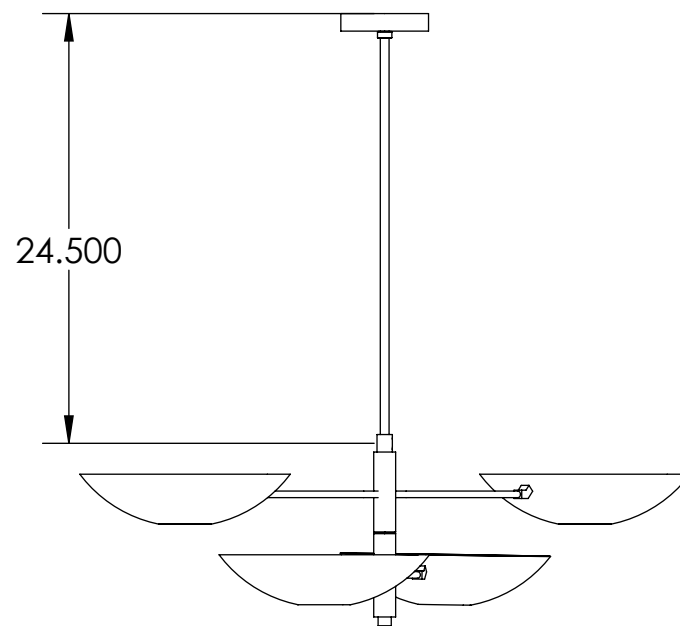

4

3

2

1

Blueprint Lighting

DIMENSIONS ARE IN INCHES

WEIGHT	MIN/MAX DIM.	CANOPY	FIXTURE
N/A	N/A	5 In	Counterbalance 2 Tier
LAMPING			FINISH
(4) E26 socket - 60w per socket UL Listed			Tbd

PROPRIETARY AND CONFIDENTIAL-THE INFORMATION CONTAINED IN THIS DRAWING IS THE SOLE PROPERTY OF BLUEPRINT LIGHTING. ANY REPRODUCTION IN PART OR AS A WHOLE WITHOUT THE WRITTEN PERMISSION OF BLUEPRINT LIGHTING IS PROHIBITED.