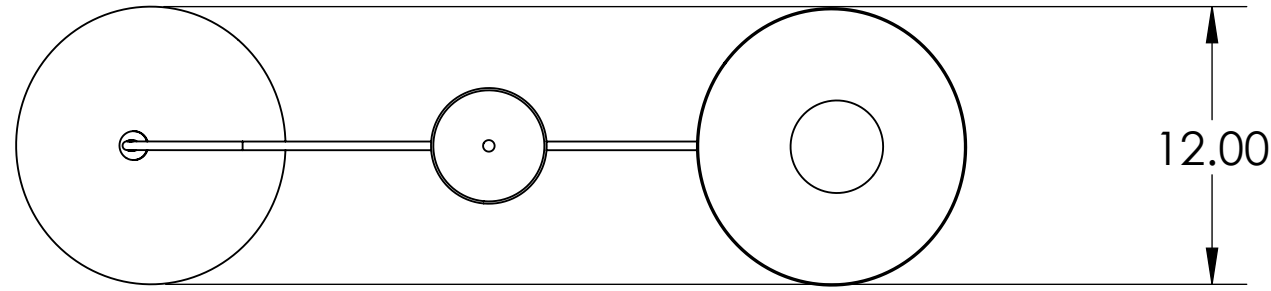

4

3

2

1

12.00

41.00

37.00

Blueprint Lighting

DIMENSIONS ARE IN INCHES

<u>WEIGHT</u>	<u>MIN/MAX DIM.</u>	<u>CANOPY</u>	<u>FIXTURE</u>
N/A	N/A	5 IN	Dahlia
<u>LAMPING</u>			<u>FINISH</u>
(2x) G9 socket - 60w per socket UL Listed			Natural Brass, Black, Walnut

4

3

2

1

Blueprint Lighting

DIMENSIONS ARE IN INCHES

<u>WEIGHT</u>	<u>MIN/MAX DIM.</u>	<u>CANOPY</u>	<u>FIXTURE</u>
N/A	N/A	5 IN	Dahlia
<u>LAMPING</u>			<u>FINISH</u>
(2x) G9 socket - 60w per socket UL Listed			Natural Brass, Black, Walnut