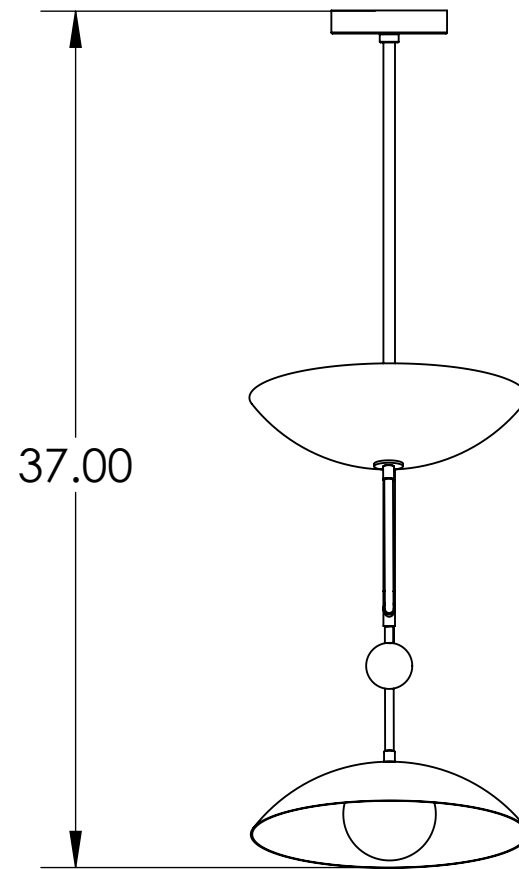

4

3

2

1

12.00

41.00

37.00

Blueprint Lighting

DIMENSIONS ARE IN INCHES

<u>WEIGHT</u>	<u>MIN/MAX DIM.</u>	<u>CANOPY</u>	<u>FIXTURE</u>
N/A	N/A	5 IN	Dahlia
<u>LAMPING</u>			<u>FINISH</u>
(2x) G9 socket - 60w per socket UL Listed			Natural Brass, Black, Walnut

4

3

2

1

Blueprint Lighting

DIMENSIONS ARE IN INCHES

<u>WEIGHT</u>	<u>MIN/MAX DIM.</u>	<u>CANOPY</u>	<u>FIXTURE</u>
N/A	N/A	5 IN	Dahlia
<u>LAMPING</u>			<u>FINISH</u>
(2x) G9 socket - 60w per socket UL Listed			Natural Brass, Black, Walnut

Blueprint Lighting

DIMENSIONS ARE IN INCHES

<u>WEIGHT</u>	<u>MIN/MAX DIM.</u>	<u>CANOPY</u>	<u>FIXTURE</u>
N/A	N/A	5 IN	Dahlia
<u>LAMPING</u>			<u>FINISH</u>
(2x) G9 socket - 60w per socket UL Listed			Natural Brass, Black, Walnut