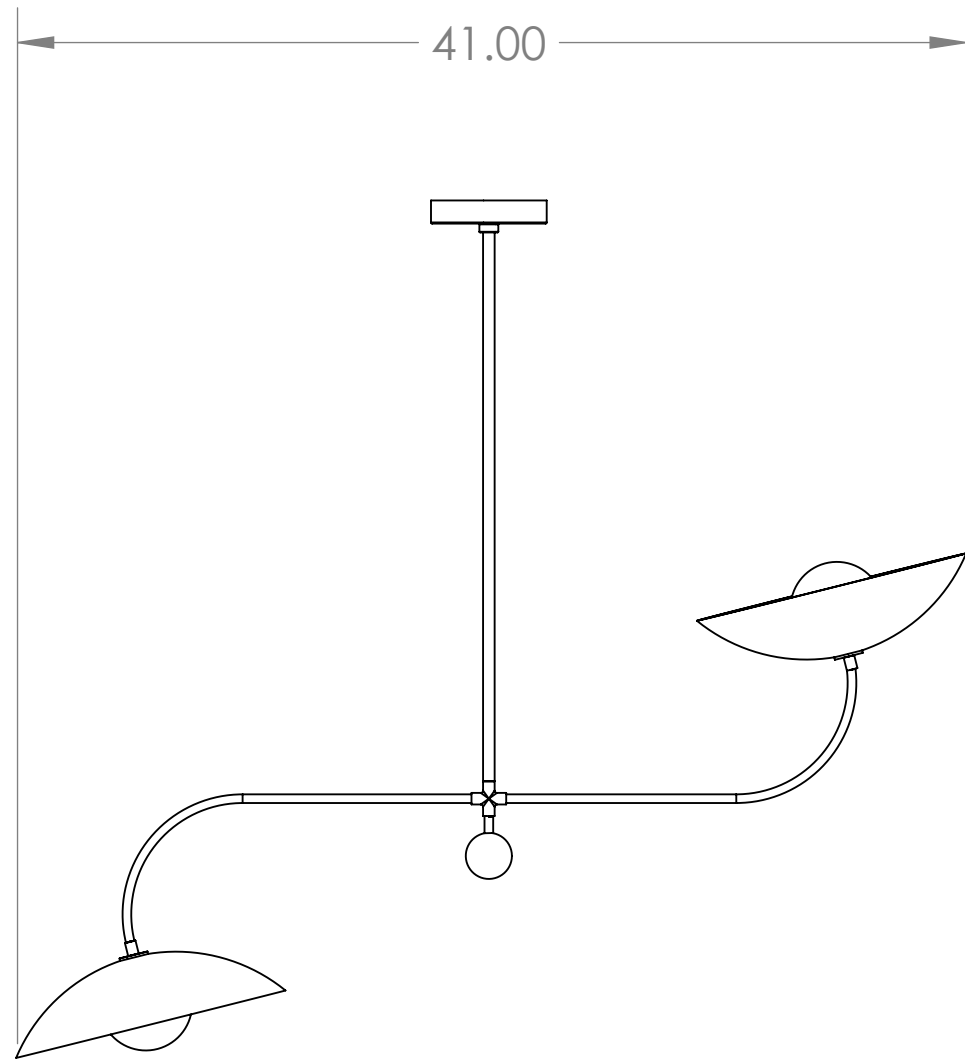

4

3

2

1

12.00

41.00

37.00

Blueprint Lighting

DIMENSIONS ARE IN INCHES

<u>WEIGHT</u>	<u>MIN/MAX DIM.</u>	<u>CANOPY</u>	<u>FIXTURE</u>
N/A	N/A	5 IN	Dahlia
<u>LAMPING</u>			<u>FINISH</u>
(2x) G9 socket - 60w per socket UL Listed			Natural Brass, Black, Walnut

4

3

2

1

Blueprint Lighting

DIMENSIONS ARE IN INCHES

<u>WEIGHT</u>	<u>MIN/MAX DIM.</u>	<u>CANOPY</u>	<u>FIXTURE</u>
N/A	N/A	5 IN	Dahlia
<u>LAMPING</u>			<u>FINISH</u>
(2x) G9 socket - 60w per socket UL Listed			Natural Brass, Black, Walnut

Blueprint Lighting

DIMENSIONS ARE IN INCHES

<u>WEIGHT</u>	<u>MIN/MAX DIM.</u>	<u>CANOPY</u>	<u>FIXTURE</u>
N/A	N/A	5 IN	Dahlia
<u>LAMPING</u>			<u>FINISH</u>
(2x) G9 socket - 60w per socket UL Listed			Natural Brass, Black, Walnut