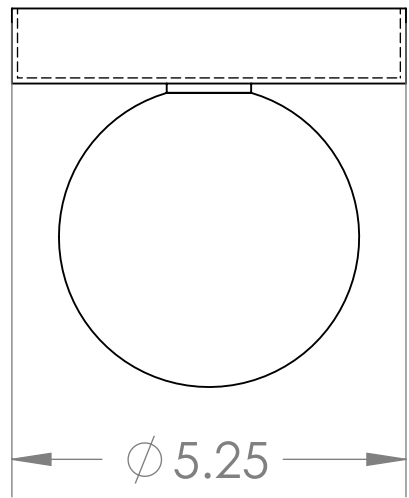

4

3

2

1

B

B

A

A

4

3

2

1

Blueprint Lighting

DIMENSIONS ARE IN INCHES

<u>WEIGHT</u>	<u>MIN/MAX DIM.</u>	<u>BACKPLATE</u>	<u>FIXTURE</u>
N/A	N/A	5.25 X 14.75	Eccolo Wall Sconce
<u>LAMPING</u>			<u>FINISH</u>
(2x) G9 socket - 60w per socket UL Listed			TBD