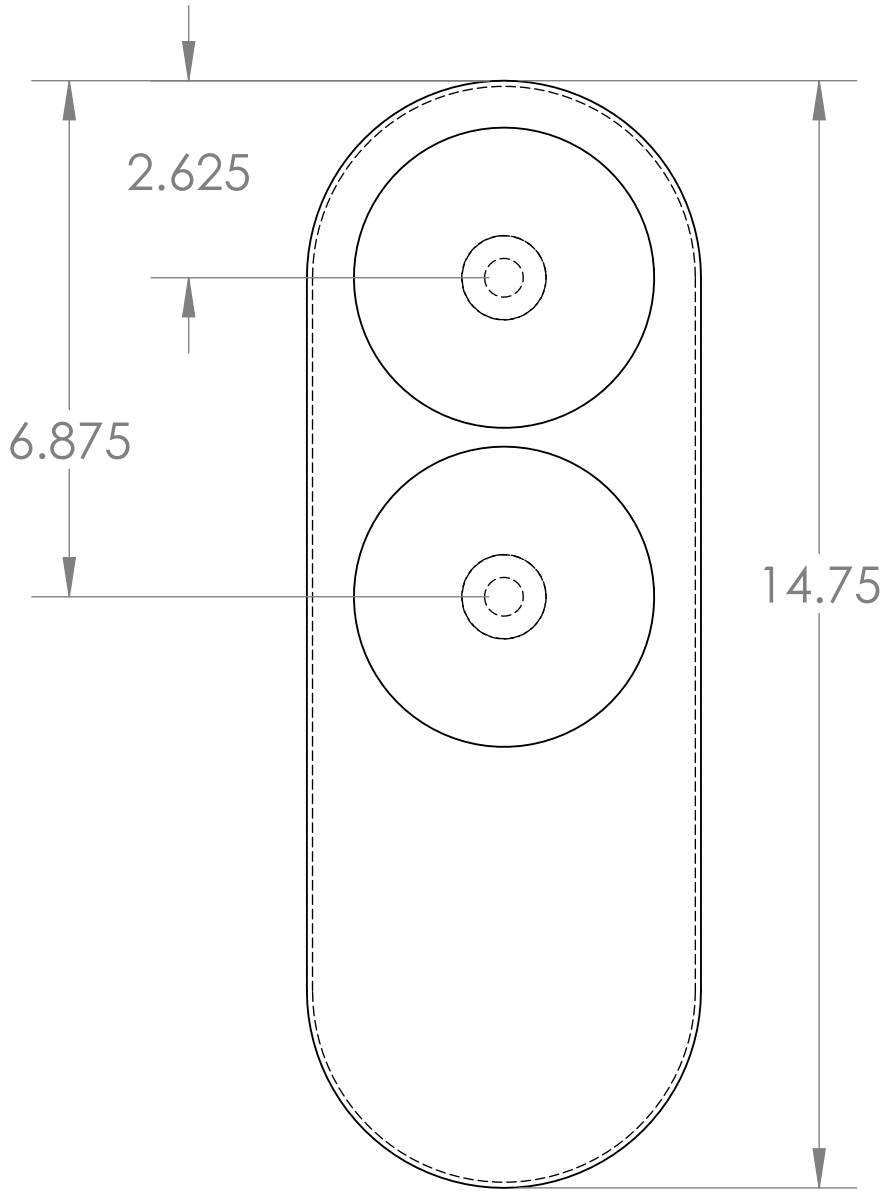

4

3

2

1

B

B

A

A

4

3

2

1

Blueprint Lighting

DIMENSIONS ARE IN INCHES

<u>WEIGHT</u>	<u>MIN/MAX DIM.</u>	<u>BACKPLATE</u>	<u>FIXTURE</u>
N/A	N/A	5.25 X 14.75	Eccolo Wall Sconce
<u>LAMPING</u>			<u>FINISH</u>
(2x) G9 socket - 60w per socket UL Listed			TBD