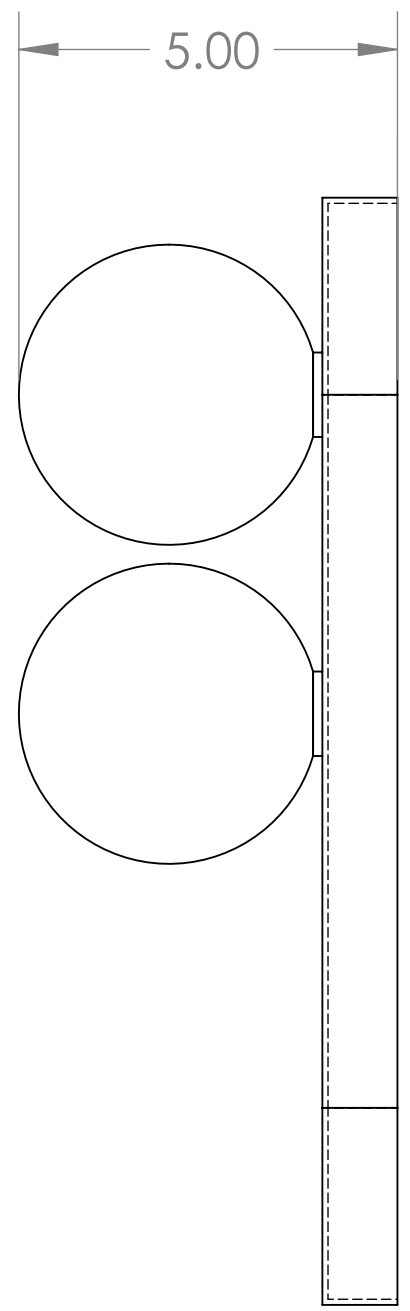

4

3

2

1

B

B

A

A

4

3

2

1

Blueprint Lighting

DIMENSIONS ARE IN INCHES

<u>WEIGHT</u>	<u>MIN/MAX DIM.</u>	<u>BACKPLATE</u>	<u>FIXTURE</u>
N/A	N/A	5.25 X 14.75	Eccolo Wall Sconce
<u>LAMPING</u>			<u>FINISH</u>
(2x) G9 socket - 60w per socket UL Listed			TBD