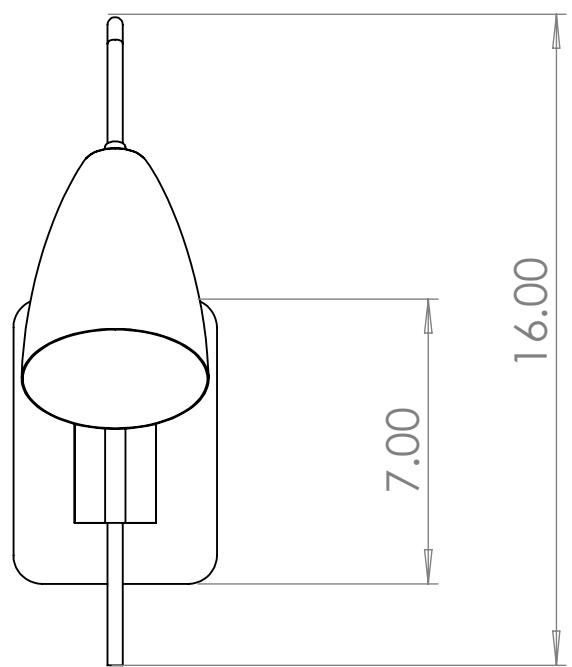

Blueprint Lighting

DIMENSIONS ARE IN INCHES				DESCRIPTION
				Elska
REV.	EST. MASS	SCALE	SIZE	FINISH
	—		B	Natural Brass

PROPRIETARY AND CONFIDENTIAL - THE INFORMATION CONTAINED IN THIS DRAWING IS THE SOLE PROPERTY OF BLUEPRINT LIGHTING. ANY REPRODUCTION IN PART OR AS A WHOLE WITHOUT THE WRITTEN PERMISSION OF BLUEPRINT LIGHTING IS PROHIBITED.