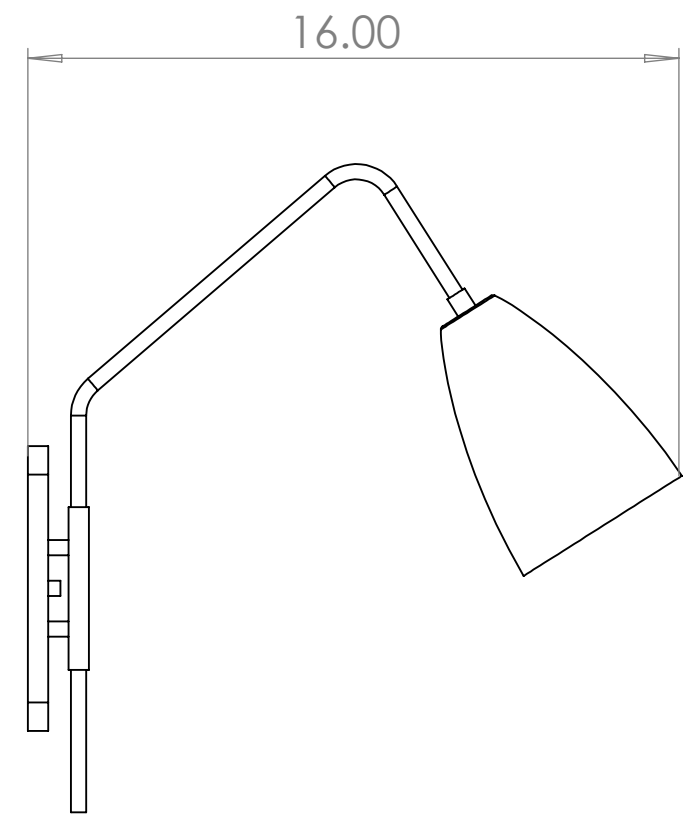

4

3

2

1

B

B

A

A

Blueprint Lighting

DIMENSIONS ARE IN INCHES				DESCRIPTION
				Elska
REV.	EST. MASS	SCALE	SIZE	FINISH
	—		B	Natural Brass

PROPRIETARY AND CONFIDENTIAL - THE INFORMATION CONTAINED IN THIS DRAWING IS THE SOLE PROPERTY OF BLUEPRINT LIGHTING. ANY REPRODUCTION IN PART OR AS A WHOLE WITHOUT THE WRITTEN PERMISSION OF BLUEPRINT LIGHTING IS PROHIBITED.