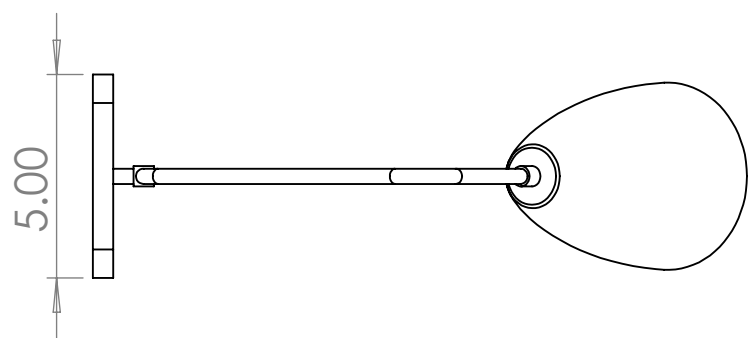

4

3

2

1

B

B

A

A

Blueprint Lighting

DIMENSIONS ARE IN INCHES				DESCRIPTION
				Elska
REV.	EST. MASS	SCALE	SIZE	FINISH
	—		B	Natural Brass

PROPRIETARY AND CONFIDENTIAL - THE INFORMATION CONTAINED IN THIS DRAWING IS THE SOLE PROPERTY OF BLUEPRINT LIGHTING. ANY REPRODUCTION IN PART OR AS A WHOLE WITHOUT THE WRITTEN PERMISSION OF BLUEPRINT LIGHTING IS PROHIBITED.