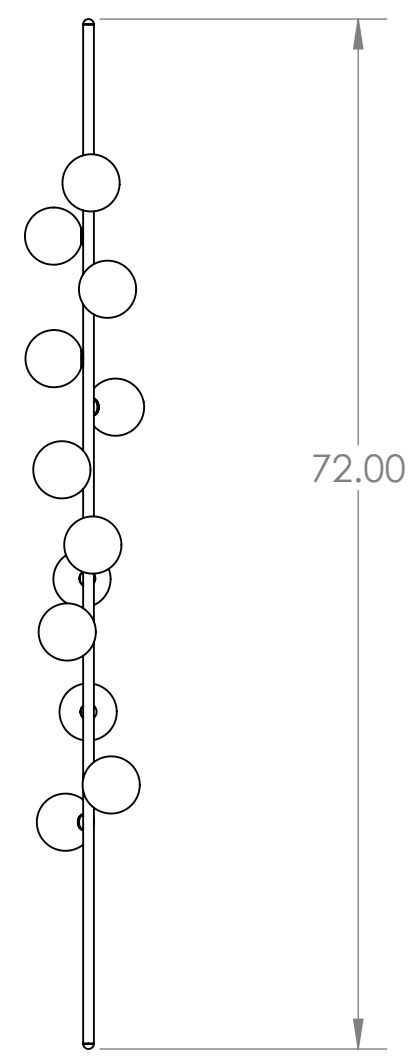

4

3

2

1

# Blueprint Lighting

DIMENSIONS ARE IN INCHES

<u>WEIGHT</u>	<u>MIN/MAX DIM.</u>	<u>CANOPY</u>	<u>FIXTURE</u>
N/A	N/A	N/A	Fauchard Leaning Floor Lamp
<u>LAMPING</u>			<u>FINISH</u>
( 12x ) G9 socket - 60w per socket UL Listed			Natural Brass

4

3

2

1

B

B

A

A