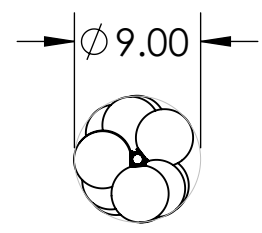

# Blueprint Lighting

DIMENSIONS ARE IN INCHES

<u>WEIGHT</u>	<u>MIN/MAX DIM.</u>	<u>CANOPY</u>	<u>FIXTURE</u>
N/A	N/A	N/A	Fauchard Leaning Floor Lamp
<u>LAMPING</u>			<u>FINISH</u>
( 12x ) G9 socket - 60w per socket UL Listed			Natural Brass