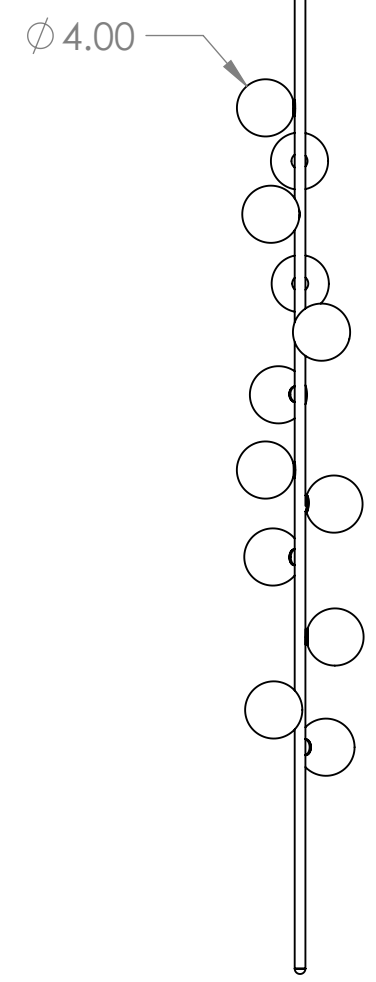

4

3

2

1

# Blueprint Lighting

DIMENSIONS ARE IN INCHES

<u>WEIGHT</u>	<u>MIN/MAX DIM.</u>	<u>CANOPY</u>	<u>FIXTURE</u>
N/A	N/A	N/A	Fauchard Leaning Floor Lamp
<u>LAMPING</u>			<u>FINISH</u>
( 12x ) G9 socket - 60w per socket UL Listed			Natural Brass

4

3

2

1

B

B

A

A