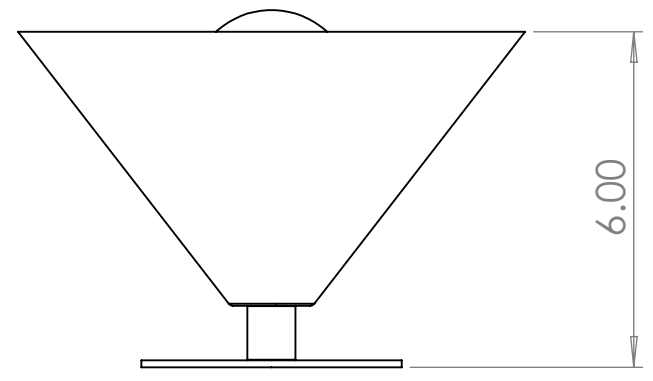

# Blueprint Lighting

DIMENSIONS ARE IN INCHES				DESCRIPTION
				Focal Point Wall Sconce
REV.	EST. MASS	SCALE	SIZE	FINISH
	—		B	TBD

PROPRIETARY AND CONFIDENTIAL - THE INFORMATION CONTAINED IN THIS DRAWING IS THE SOLE PROPERTY OF BLUEPRINT LIGHTING. ANY REPRODUCTION IN PART OR AS A WHOLE WITHOUT THE WRITTEN PERMISSION OF BLUEPRINT LIGHTING IS PROHIBITED.