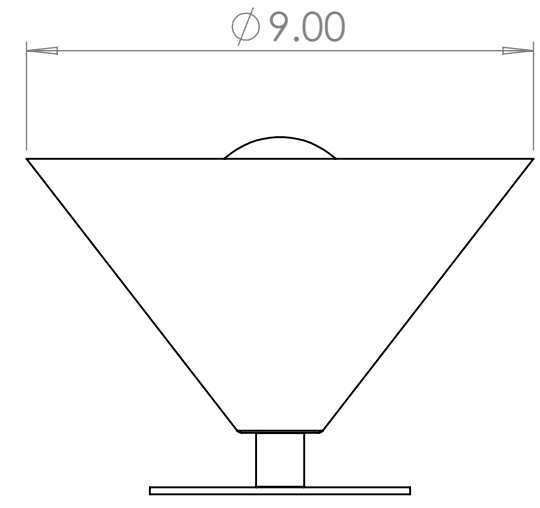

# Blueprint Lighting

DIMENSIONS ARE IN INCHES				DESCRIPTION
				Focal Point Wall Sconce
REV.	EST. MASS	SCALE	SIZE	FINISH
	—		B	TBD

PROPRIETARY AND CONFIDENTIAL - THE INFORMATION CONTAINED IN THIS DRAWING IS THE SOLE PROPERTY OF BLUEPRINT LIGHTING. ANY REPRODUCTION IN PART OR AS A WHOLE WITHOUT THE WRITTEN PERMISSION OF BLUEPRINT LIGHTING IS PROHIBITED.