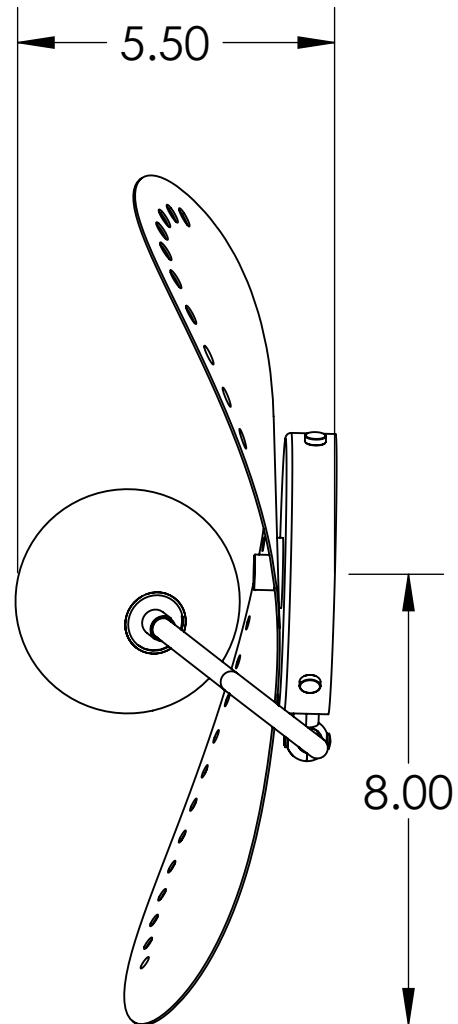

4

3

2

1

Blueprint Lighting

DIMENSIONS ARE IN INCHES

WEIGHT	MIN/MAX DIM.	BACKPLATE	FIXTURE
N/A	N/A	5 In	FORMOSA
LAMPING			FINISH
(1x) G9 socket - 60w per socket UL Listed			Tbd

PROPRIETARY AND CONFIDENTIAL-THE INFORMATION CONTAINED IN THIS DRAWING IS THE SOLE PROPERTY OF BLUEPRINT LIGHTING. ANY REPRODUCTION IN PART OR AS A WHOLE WITHOUT THE WRITTEN PERMISSION OF BLUEPRINT LIGHTING IS PROHIBITED.

4

3

2

1

B

B

A

A