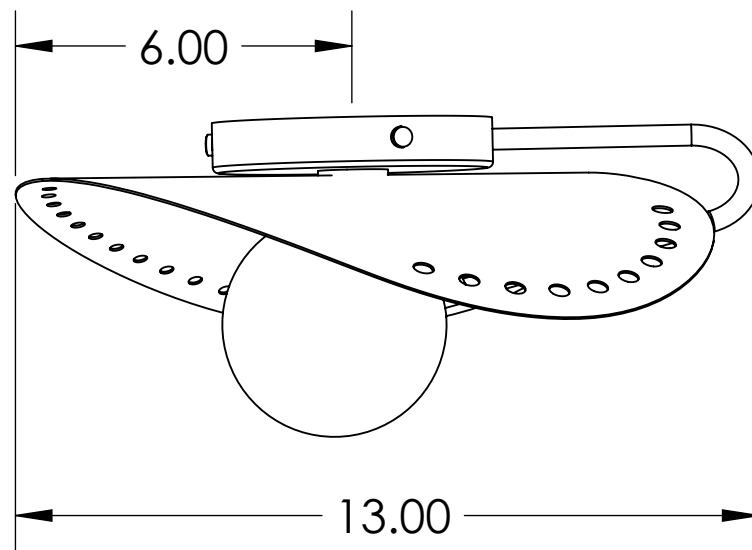

4

3

2

1

Blueprint Lighting

DIMENSIONS ARE IN INCHES

WEIGHT	MIN/MAX DIM.	BACKPLATE	FIXTURE
N/A	N/A	5 In	FORMOSA
LAMPING			FINISH
(1x) G9 socket - 60w per socket UL Listed			Tbd

PROPRIETARY AND CONFIDENTIAL-THE INFORMATION CONTAINED IN THIS DRAWING IS THE SOLE PROPERTY OF BLUEPRINT LIGHTING. ANY REPRODUCTION IN PART OR AS A WHOLE WITHOUT THE WRITTEN PERMISSION OF BLUEPRINT LIGHTING IS PROHIBITED.