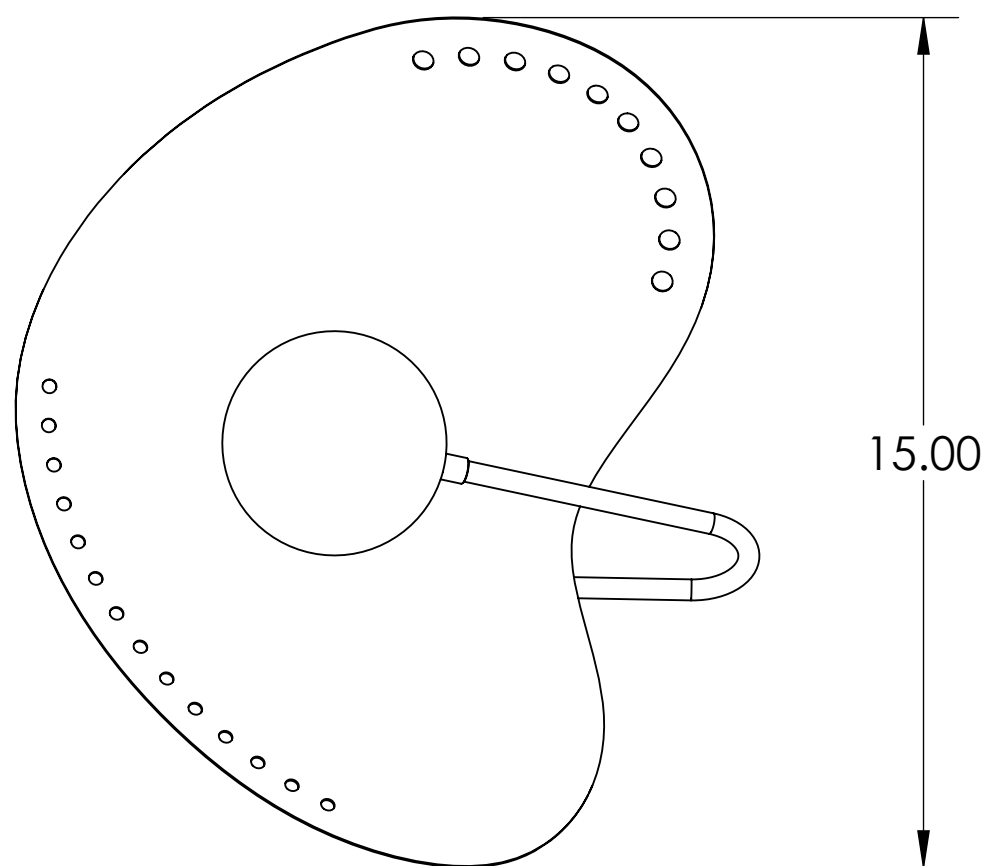

4

3

2

1

Blueprint Lighting

DIMENSIONS ARE IN INCHES

WEIGHT	MIN/MAX DIM.	BACKPLATE	FIXTURE
N/A	N/A	5 In	FORMOSA
LAMPING			FINISH
(1x) G9 socket - 60w per socket UL Listed			Tbd

PROPRIETARY AND CONFIDENTIAL-THE INFORMATION CONTAINED IN THIS DRAWING IS THE SOLE PROPERTY OF BLUEPRINT LIGHTING. ANY REPRODUCTION IN PART OR AS A WHOLE WITHOUT THE WRITTEN PERMISSION OF BLUEPRINT LIGHTING IS PROHIBITED.