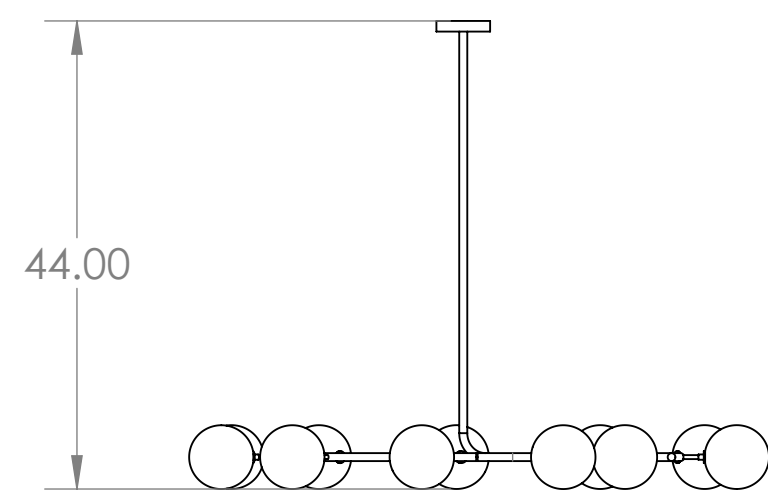

4

3

2

1

Blueprint Lighting

ALL DIMENSIONS ARE IN INCHES				DESCRIPTION
				Fibonacci 54" 6" Globes
REV.	EST. MASS	SCALE	SIZE	FINISH
	—		B	TBD

PROPRIETARY AND CONFIDENTIAL - THE INFORMATION CONTAINED IN THIS DRAWING IS THE SOLE PROPERTY OF BLUEPRINT LIGHTING. ANY REPRODUCTION IN PART OR AS A WHOLE WITHOUT THE WRITTEN PERMISSION OF BLUEPRINT LIGHTING IS PROHIBITED.