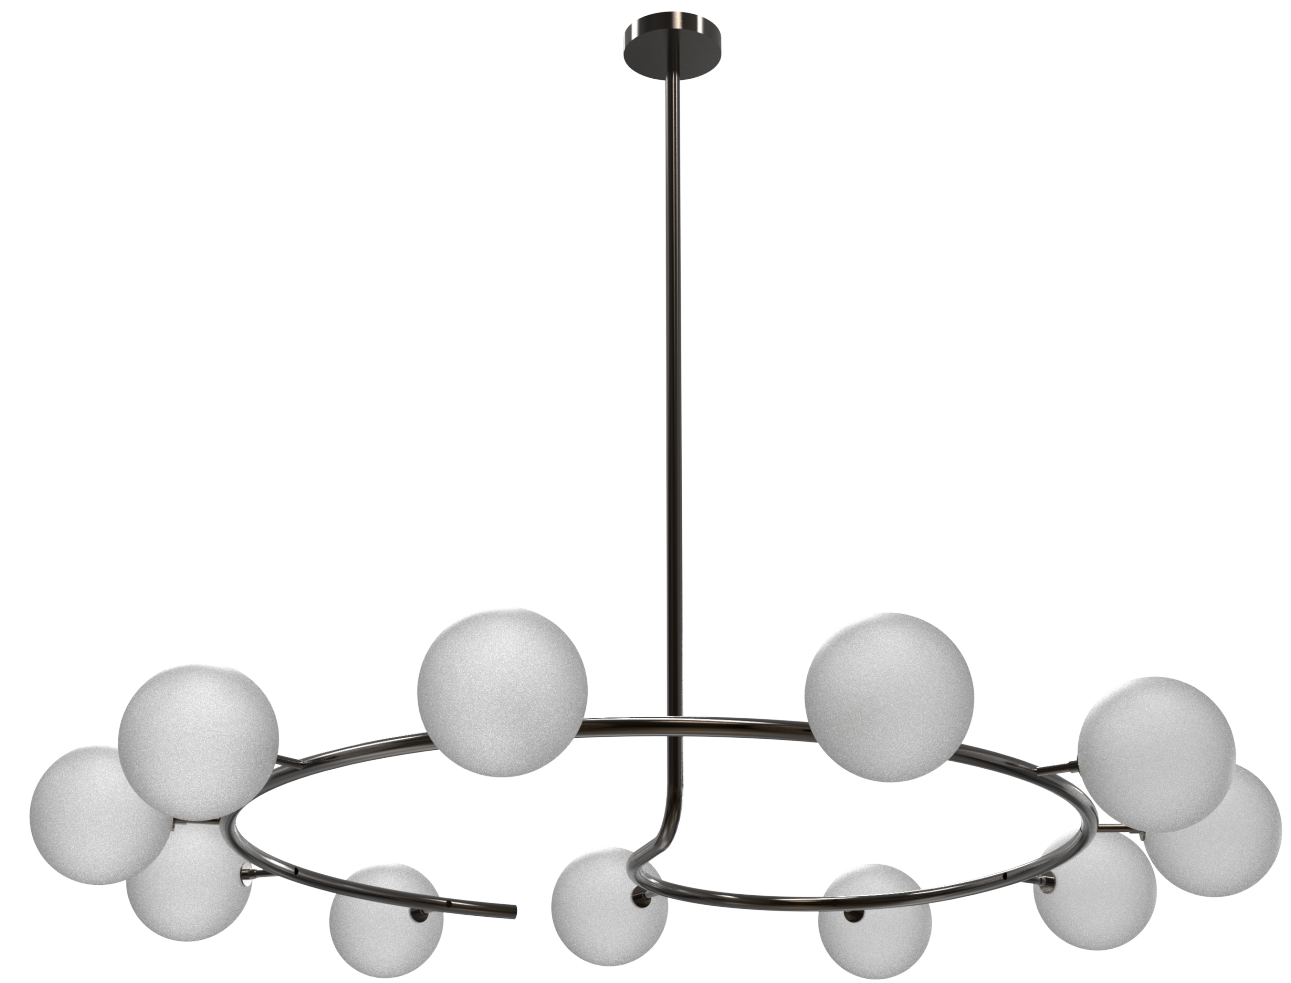

4

3

2

1

Blueprint Lighting

ALL DIMENSIONS ARE IN INCHES				DESCRIPTION
				Fibonacci 54" 6" Globes
REV.	EST. MASS	SCALE	SIZE	FINISH
	—		B	TBD

PROPRIETARY AND CONFIDENTIAL - THE INFORMATION CONTAINED IN THIS DRAWING IS THE SOLE PROPERTY OF BLUEPRINT LIGHTING. ANY REPRODUCTION IN PART OR AS A WHOLE WITHOUT THE WRITTEN PERMISSION OF BLUEPRINT LIGHTING IS PROHIBITED.

4

3

2

1

B

B

A

A