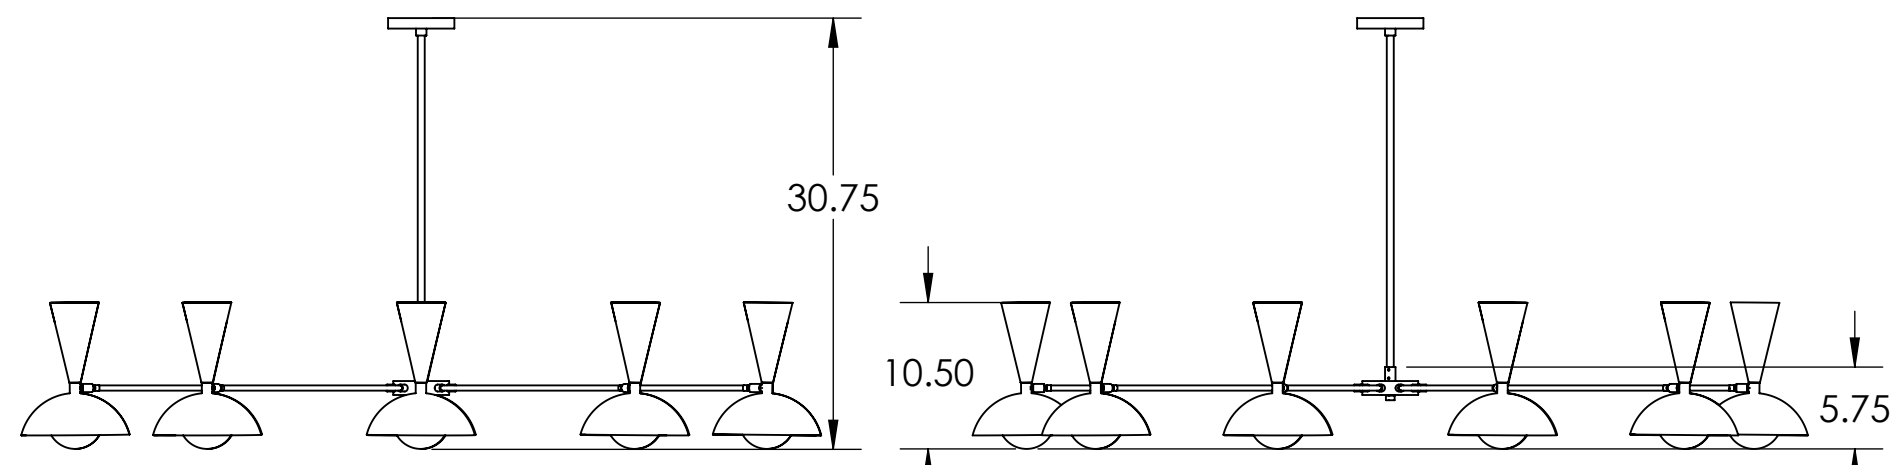

4

3

2

1

Blueprint Lighting

DIMENSIONS ARE IN INCHES

WEIGHT	MIN/MAX DIM.	CANOPY	FIXTURE
N/A	N/A	5"	Grand Molto
LAMPING			FINISH
(10x) G9 socket - 60w per socket UL Listed			Natural Brass, Stark White
PROPRIETARY AND CONFIDENTIAL-THE INFORMATION CONTAINED IN THIS DRAWING IS THE SOLE PROPERTY OF BLUEPRINT LIGHTING. ANY REPRODUCTION IN PART OR AS A WHOLE WITHOUT THE WRITTEN PERMISSION OF BLUEPRINT LIGHTING IS PROHIBITED.