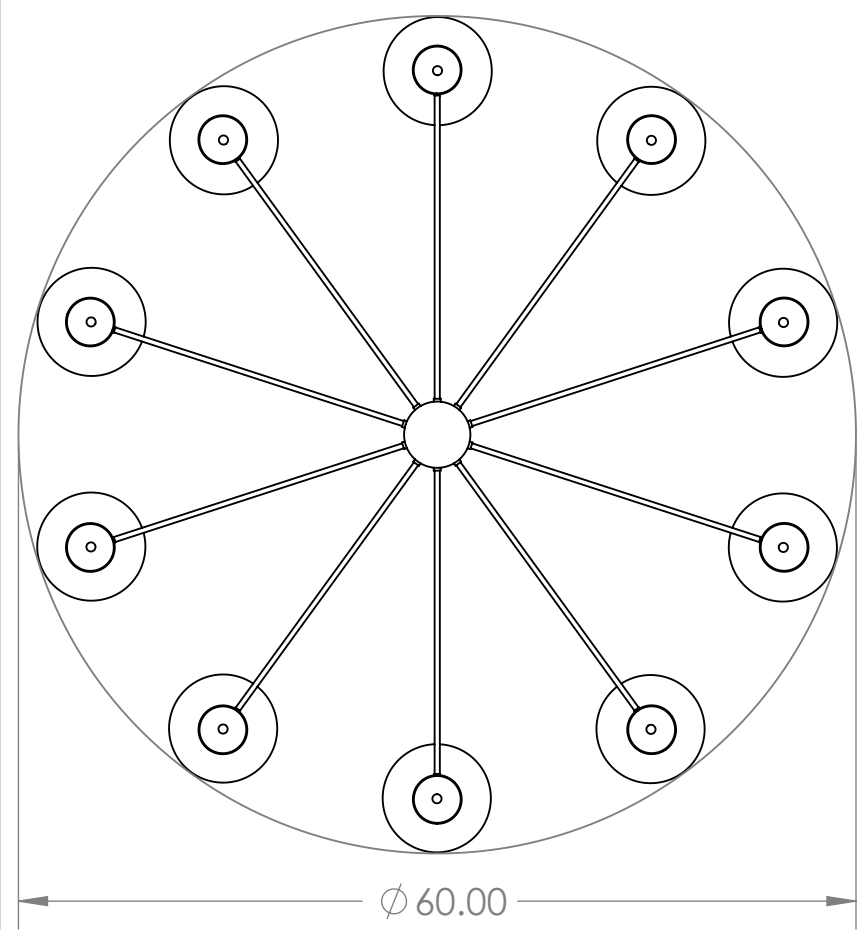

4

3

2

1

B

B

A

A

4

3

2

1

Blueprint Lighting

DIMENSIONS ARE IN INCHES

WEIGHT	MIN/MAX DIM.	CANOPY	FIXTURE
N/A	N/A	5"	Grand Molto
LAMPING			FINISH
(10x) G9 socket - 60w per socket UL Listed			Natural Brass, Stark White
PROPRIETARY AND CONFIDENTIAL-THE INFORMATION CONTAINED IN THIS DRAWING IS THE SOLE PROPERTY OF BLUEPRINT LIGHTING. ANY REPRODUCTION IN PART OR AS A WHOLE WITHOUT THE WRITTEN PERMISSION OF BLUEPRINT LIGHTING IS PROHIBITED.