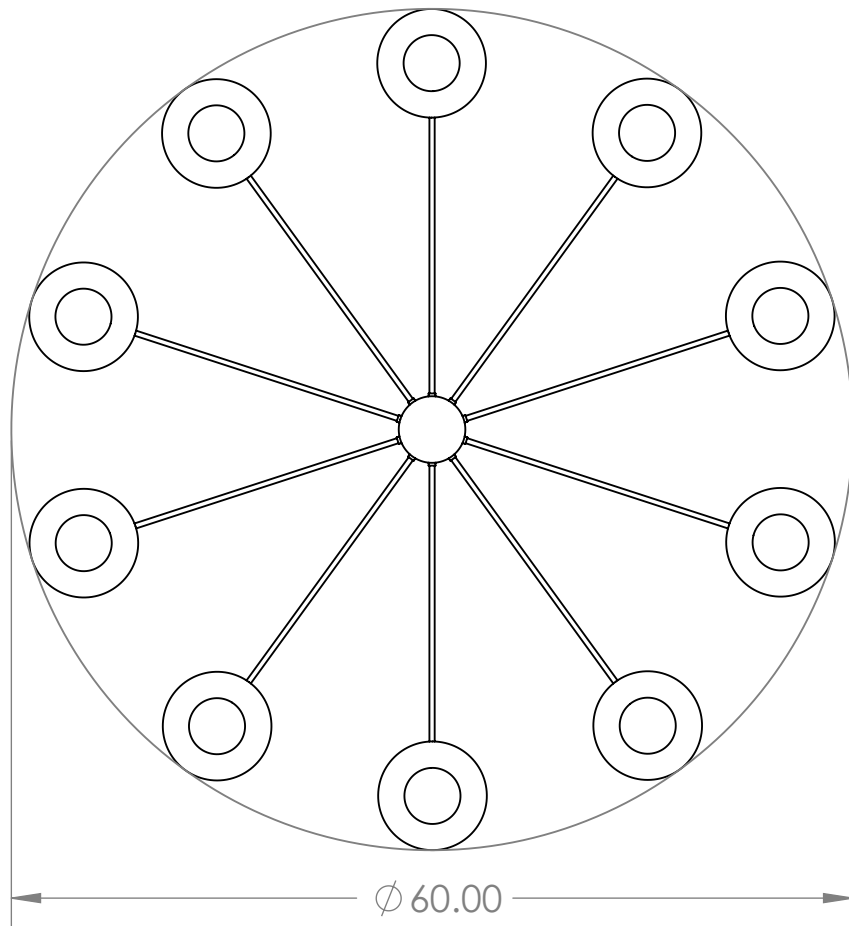

4

3

2

1

B

B

A

A

# Blueprint Lighting

DIMENSIONS ARE IN INCHES

WEIGHT	MIN/MAX DIM.	CANOPY	FIXTURE
N/A	N/A	5"	Grand Molto
LAMPING			FINISH
( 10x ) G9 socket - 60w per socket UL Listed			Natural Brass, Stark White

PROPRIETARY AND CONFIDENTIAL- THE INFORMATION CONTAINED IN THIS DRAWING IS THE SOLE PROPERTY OF BLUEPRINT LIGHTING. ANY REPRODUCTION IN PART OR AS A WHOLE WITHOUT THE WRITTEN PERMISSION OF BLUEPRINT LIGHTING IS PROHIBITED.

# Blueprint Lighting

DIMENSIONS ARE IN INCHES

WEIGHT	MIN/MAX DIM.	CANOPY	FIXTURE
N/A	N/A	5"	Grand Molto
LAMPING			FINISH
( 10x ) G9 socket - 60w per socket UL Listed			Natural Brass, Stark White
<small>PROPRIETARY AND CONFIDENTIAL-THE INFORMATION CONTAINED IN THIS DRAWING IS THE SOLE PROPERTY OF BLUEPRINT LIGHTING. ANY REPRODUCTION IN PART OR AS A WHOLE WITHOUT THE WRITTEN PERMISSION OF BLUEPRINT LIGHTING IS PROHIBITED.</small>			