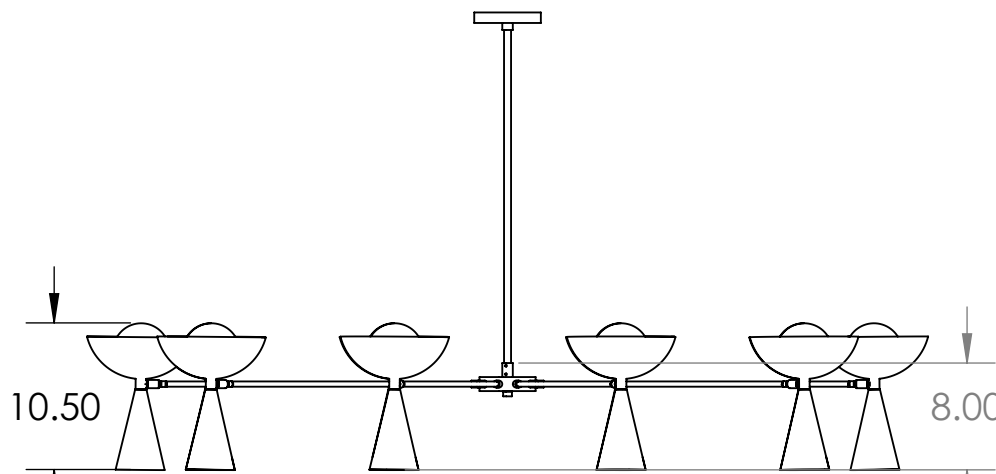

# Blueprint Lighting

DIMENSIONS ARE IN INCHES

WEIGHT	MIN/MAX DIM.	CANOPY	FIXTURE
N/A	N/A	5"	Grand Molto
LAMPING			FINISH
( 10x ) G9 socket - 60w per socket UL Listed			Natural Brass, Stark White

PROPRIETARY AND CONFIDENTIAL- THE INFORMATION CONTAINED IN THIS DRAWING IS THE SOLE PROPERTY OF BLUEPRINT LIGHTING. ANY REPRODUCTION IN PART OR AS A WHOLE WITHOUT THE WRITTEN PERMISSION OF BLUEPRINT LIGHTING IS PROHIBITED.

# Blueprint Lighting

DIMENSIONS ARE IN INCHES

WEIGHT	MIN/MAX DIM.	CANOPY	FIXTURE
N/A	N/A	5"	Grand Molto
LAMPING			FINISH
( 10x ) G9 socket - 60w per socket UL Listed			Natural Brass, Stark White
<small>PROPRIETARY AND CONFIDENTIAL-THE INFORMATION CONTAINED IN THIS DRAWING IS THE SOLE PROPERTY OF BLUEPRINT LIGHTING. ANY REPRODUCTION IN PART OR AS A WHOLE WITHOUT THE WRITTEN PERMISSION OF BLUEPRINT LIGHTING IS PROHIBITED.</small>			