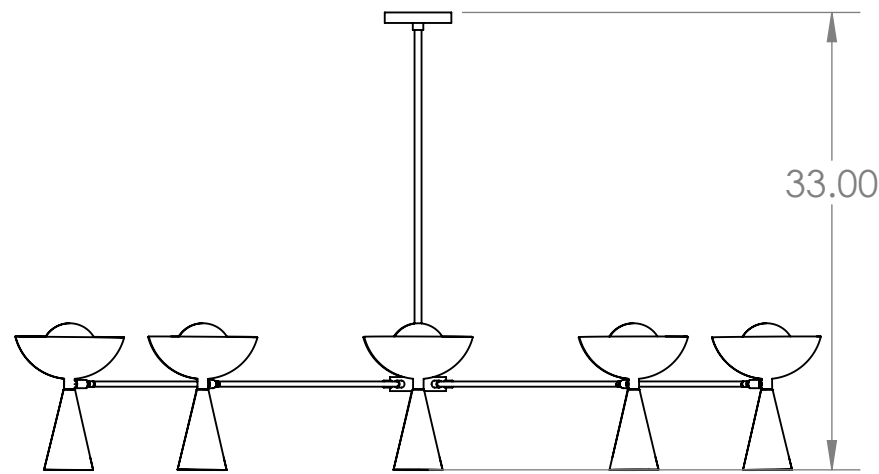

# Blueprint Lighting

DIMENSIONS ARE IN INCHES

WEIGHT	MIN/MAX DIM.	CANOPY	FIXTURE
N/A	N/A	5"	Grand Molto
LAMPING			FINISH
( 10x ) G9 socket - 60w per socket UL Listed			Natural Brass, Stark White

PROPRIETARY AND CONFIDENTIAL- THE INFORMATION CONTAINED IN THIS DRAWING IS THE SOLE PROPERTY OF BLUEPRINT LIGHTING. ANY REPRODUCTION IN PART OR AS A WHOLE WITHOUT THE WRITTEN PERMISSION OF BLUEPRINT LIGHTING IS PROHIBITED.

# Blueprint Lighting

DIMENSIONS ARE IN INCHES

WEIGHT	MIN/MAX DIM.	CANOPY	FIXTURE
N/A	N/A	5"	Grand Molto
LAMPING			FINISH
( 10x ) G9 socket - 60w per socket UL Listed			Natural Brass, Stark White
<small>PROPRIETARY AND CONFIDENTIAL-THE INFORMATION CONTAINED IN THIS DRAWING IS THE SOLE PROPERTY OF BLUEPRINT LIGHTING. ANY REPRODUCTION IN PART OR AS A WHOLE WITHOUT THE WRITTEN PERMISSION OF BLUEPRINT LIGHTING IS PROHIBITED.</small>			