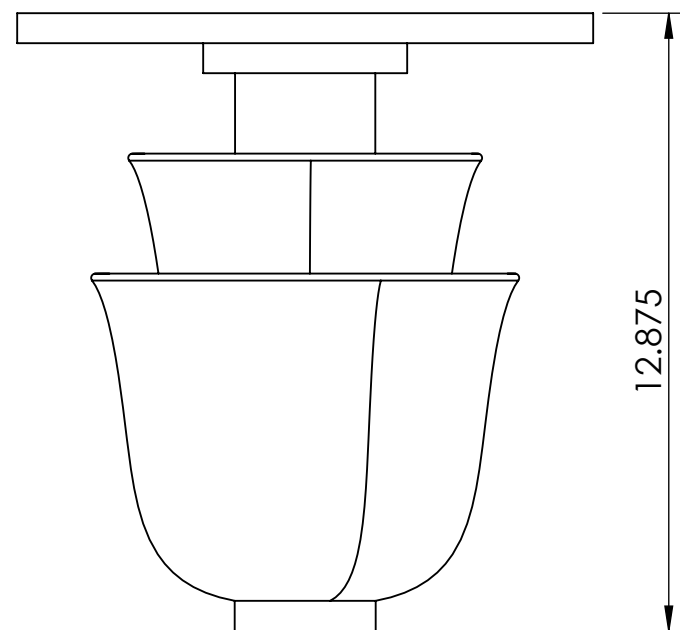

4

3

2

1

B

B

A

A

Blueprint Lighting

DIMENSIONS ARE IN INCHES

<u>WEIGHT</u> N/A	<u>MIN/MAX DIM.</u> N/A	<u>CANOPY</u> 12 IN	<u>FIXTURE</u> Hayworth Flushmount
<u>LAMPING</u> (1x) E26/E27 Socket - 60w per socket UL Listed			<u>FINISH</u> tbd