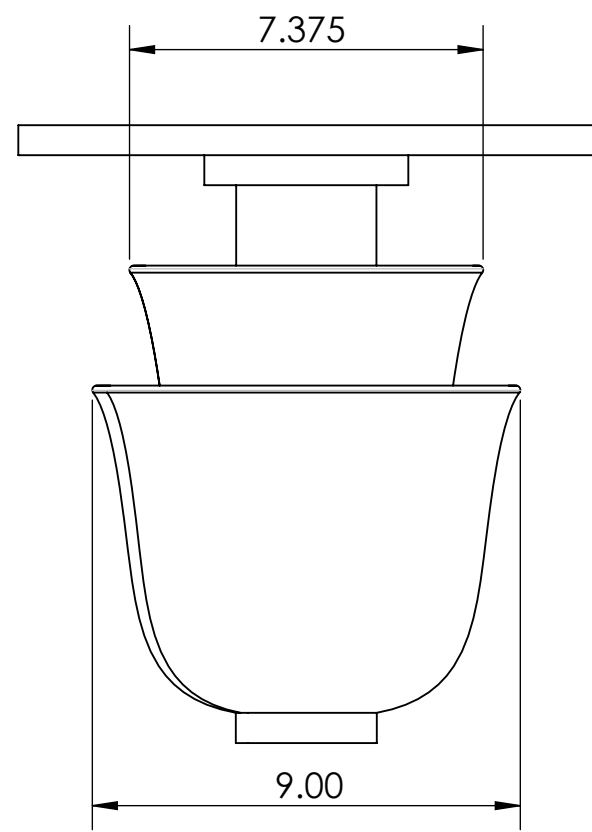

A

A

Blueprint Lighting

DIMENSIONS ARE IN INCHES

<u>WEIGHT</u> N/A	<u>MIN/MAX DIM.</u> N/A	<u>CANOPY</u> 12 IN	<u>FIXTURE</u> Hayworth Flushmount
<u>LAMPING</u> (1x) E26/E27 Socket - 60w per socket UL Listed			<u>FINISH</u> tbd

PROPRIETARY AND CONFIDENTIAL. THE INFORMATION CONTAINED IN THIS DRAWING IS THE SOLE PROPERTY OF BLUEPRINT LIGHTING. ANY REPRODUCTION IN PART OR AS A WHOLE WITHOUT THE WRITTEN PERMISSION OF BLUEPRINT LIGHTING IS PROHIBITED.

4

3

2

1