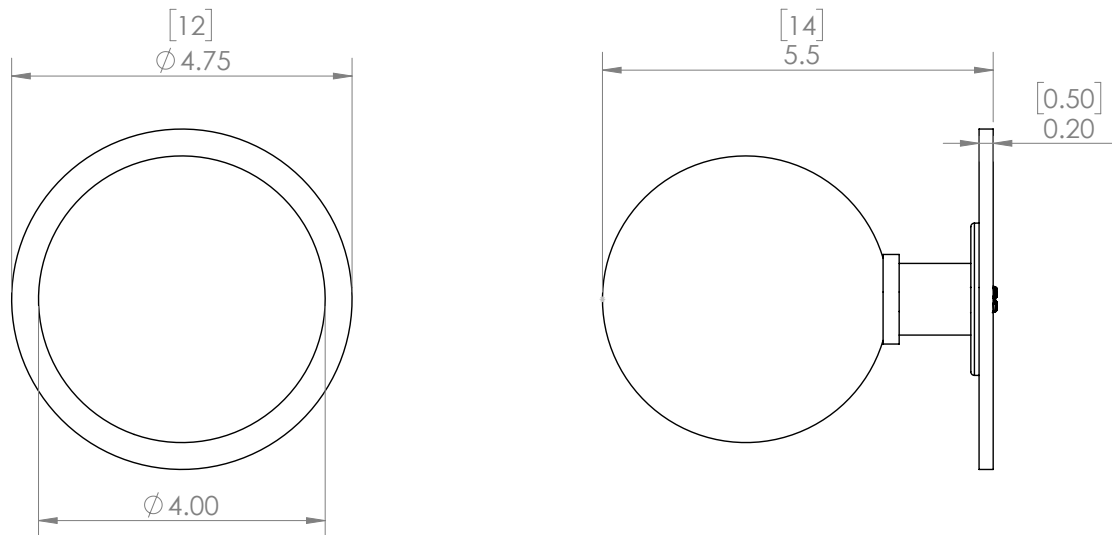

BLUEPRINT LIGHTING

DESIGNED AND HANDCRAFTED IN NYC + NJ

212 243 6300

www.blueprintlighting.com

Product
Jane

Finishes
36 Enamel Colors
10 Metal Finishes

Dimensions
D 5.5 in / 14 cm
H 4.75 in / 12 cm
W 4.75 in / 12 cm

Category
Wall Sconce / Flushmount

Plug In Option
Yes

Mounting
4 in J Box

Collection
N/A

Lamping
Base Type: E12/E14

Weight
2 lbs

Backplate
4.75 in / 12 cm
.20 in / .5 cm