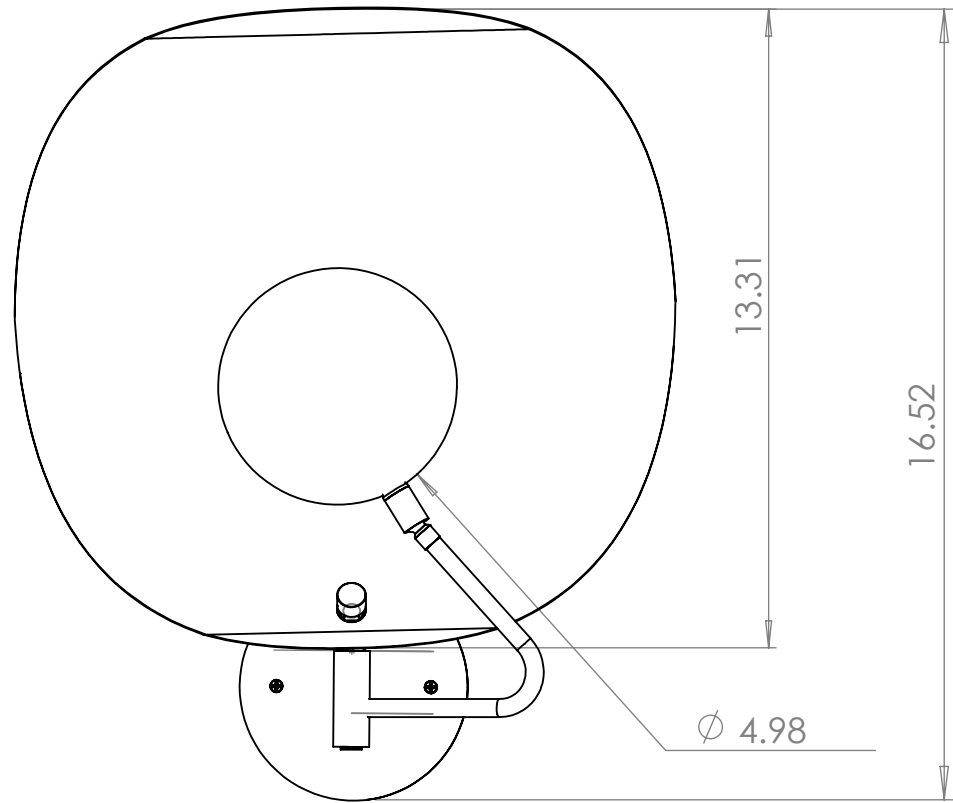

4

3

2

1

Blueprint Lighting

DIMENSIONS ARE IN INCHES				DESCRIPTION Jenny Wall Sconce
REV.	EST. MASS	SCALE	SIZE	FINISH
	—	1:4	B	

PROPRIETARY AND CONFIDENTIAL—THE INFORMATION CONTAINED IN THIS DRAWING IS THE SOLE PROPERTY OF BLUEPRINT LIGHTING. ANY REPRODUCTION IN PART OR AS A WHOLE WITHOUT THE WRITTEN PERMISSION OF BLUEPRINT LIGHTING IS PROHIBITED.