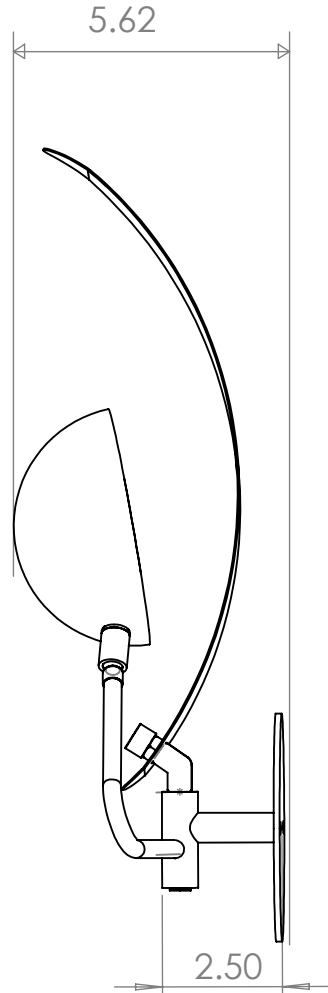

4

3

2

1

Blueprint Lighting

DIMENSIONS ARE IN INCHES				DESCRIPTION Jenny Wall Sconce
REV.	EST. MASS	SCALE	SIZE	FINISH
	—	1:4	B	

PROPRIETARY AND CONFIDENTIAL—THE INFORMATION CONTAINED IN THIS DRAWING IS THE SOLE PROPERTY OF BLUEPRINT LIGHTING. ANY REPRODUCTION IN PART OR AS A WHOLE WITHOUT THE WRITTEN PERMISSION OF BLUEPRINT LIGHTING IS PROHIBITED.

4

3

2

1

B

B

A

A