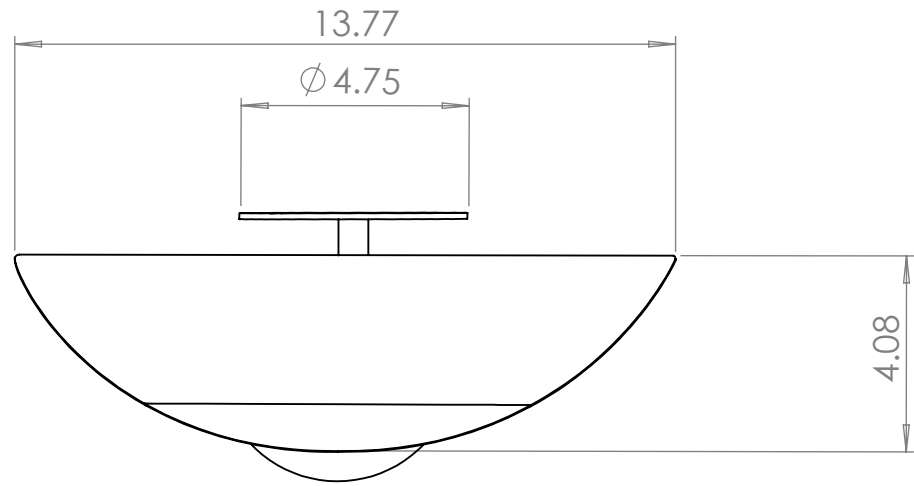

4

3

2

1

Blueprint Lighting

DIMENSIONS ARE IN INCHES				DESCRIPTION Jenny Wall Sconce
REV.	EST. MASS	SCALE	SIZE	FINISH
	—	1:4	B	

PROPRIETARY AND CONFIDENTIAL—THE INFORMATION CONTAINED IN THIS DRAWING IS THE SOLE PROPERTY OF BLUEPRINT LIGHTING. ANY REPRODUCTION IN PART OR AS A WHOLE WITHOUT THE WRITTEN PERMISSION OF BLUEPRINT LIGHTING IS PROHIBITED.