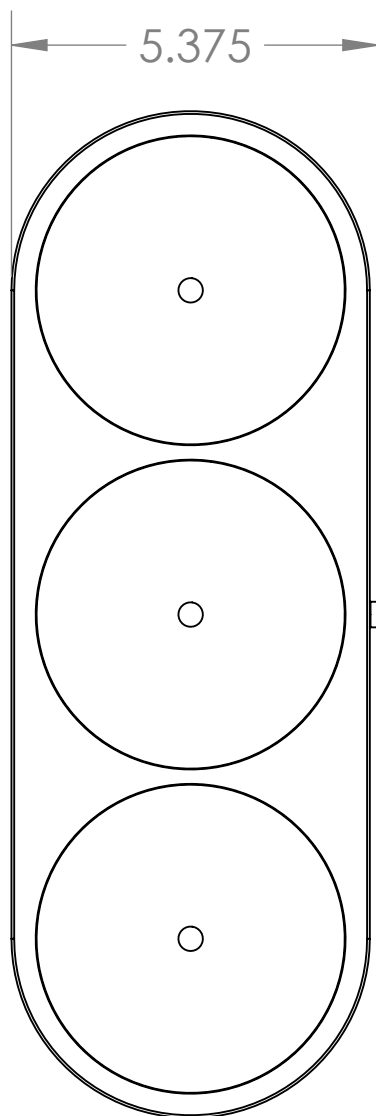

4

3

2

1

Blueprint Lighting

DIMENSIONS ARE IN INCHES

<u>WEIGHT</u>	<u>MIN/MAX DIM.</u>	<u>BACKPLATE</u>	<u>FIXTURE</u>
N/A	N/A	5 x 14.75	Jett 3
<u>LAMPING</u>			<u>FINISH</u>
(3x) G9 socket - 60w per socket UL Listed			tbd

4

3

2

1

B

B

A

A