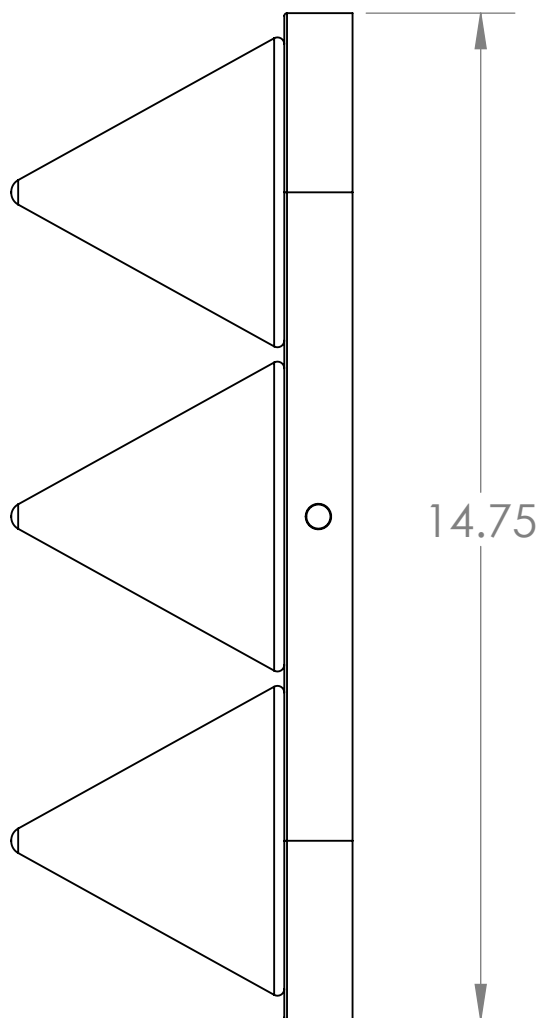

4

3

2

1

Blueprint Lighting

DIMENSIONS ARE IN INCHES

<u>WEIGHT</u>	<u>MIN/MAX DIM.</u>	<u>BACKPLATE</u>	<u>FIXTURE</u>
N/A	N/A	5 x 14.75	Jett 3
<u>LAMPING</u>			<u>FINISH</u>
(3x) G9 socket - 60w per socket UL Listed			tbd