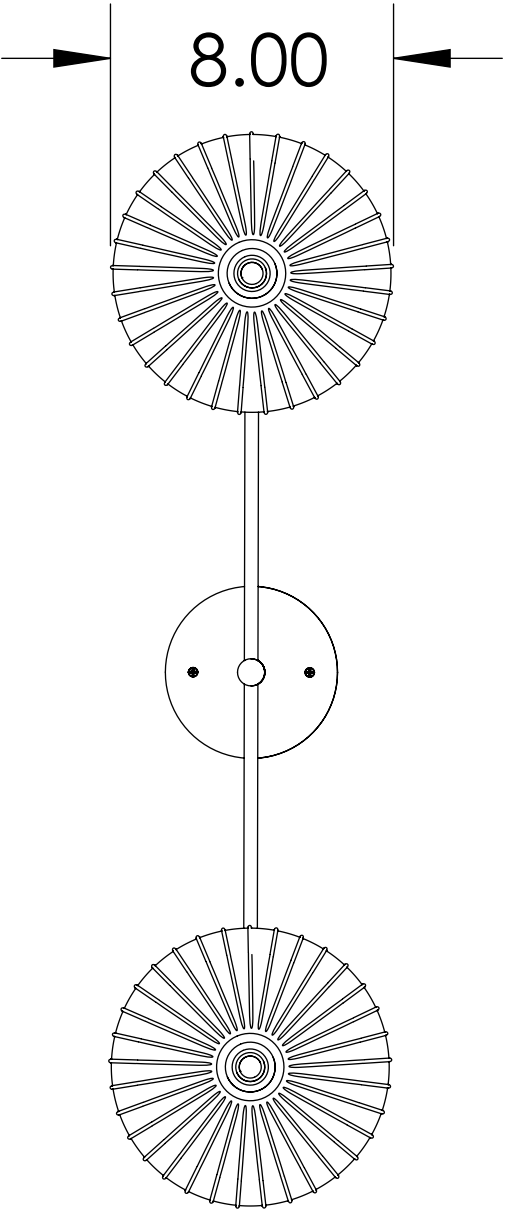

4

3

2

1

B

B

A

A

Blueprint Lighting

DIMENSIONS ARE IN INCHES

WEIGHT	MIN/MAX DIM.	BACKPLATE	FIXTURE
N/A	N/A	4.75 IN	Kina 2
LAMPING (2x) G9 socket - 60w per socket UL Listed			FINISH TBD

PROPRIETARY AND CONFIDENTIAL- THE INFORMATION CONTAINED IN THIS DRAWING IS THE SOLE PROPERTY OF BLUEPRINT LIGHTING. ANY REPRODUCTION IN PART OR AS A WHOLE WITHOUT THE WRITTEN PERMISSION OF BLUEPRINT LIGHTING IS PROHIBITED.

4

3

2

1