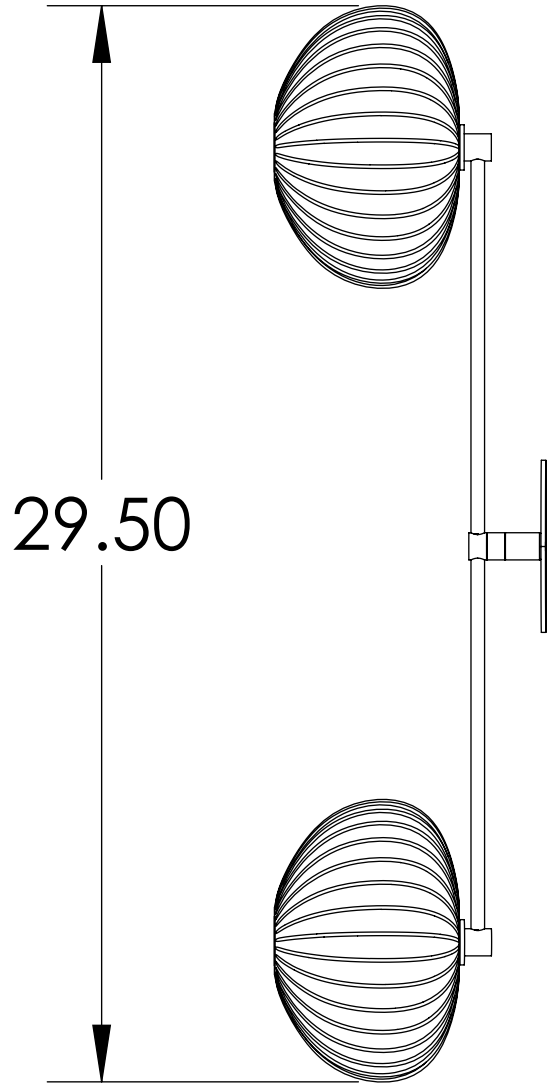

4

3

2

1

B

B

A

A

Blueprint Lighting

DIMENSIONS ARE IN INCHES

WEIGHT	MIN/MAX DIM.	BACKPLATE	FIXTURE
N/A	N/A	4.75 IN	Kina 2
LAMPING (2x) G9 socket - 60w per socket UL Listed			FINISH TBD

PROPRIETARY AND CONFIDENTIAL- THE INFORMATION CONTAINED IN THIS DRAWING IS THE SOLE PROPERTY OF BLUEPRINT LIGHTING. ANY REPRODUCTION IN PART OR AS A WHOLE WITHOUT THE WRITTEN PERMISSION OF BLUEPRINT LIGHTING IS PROHIBITED.

4

3

2

1