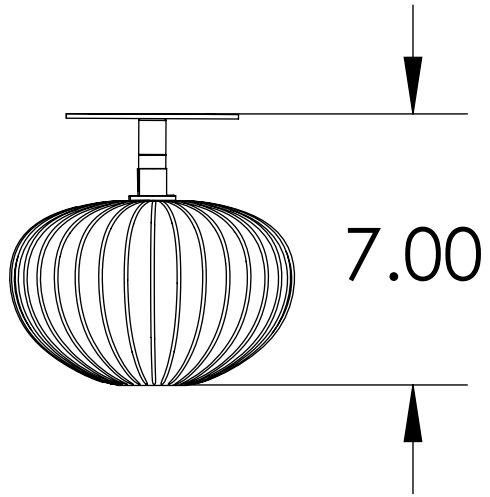

4

3

2

1

B

B

A

A

Blueprint Lighting

DIMENSIONS ARE IN INCHES

WEIGHT	MIN/MAX DIM.	BACKPLATE	FIXTURE
N/A	N/A	4.75 IN	Kina 2
LAMPING (2x) G9 socket - 60w per socket UL Listed			FINISH TBD

PROPRIETARY AND CONFIDENTIAL- THE INFORMATION CONTAINED IN THIS DRAWING IS THE SOLE PROPERTY OF BLUEPRINT LIGHTING. ANY REPRODUCTION IN PART OR AS A WHOLE WITHOUT THE WRITTEN PERMISSION OF BLUEPRINT LIGHTING IS PROHIBITED.