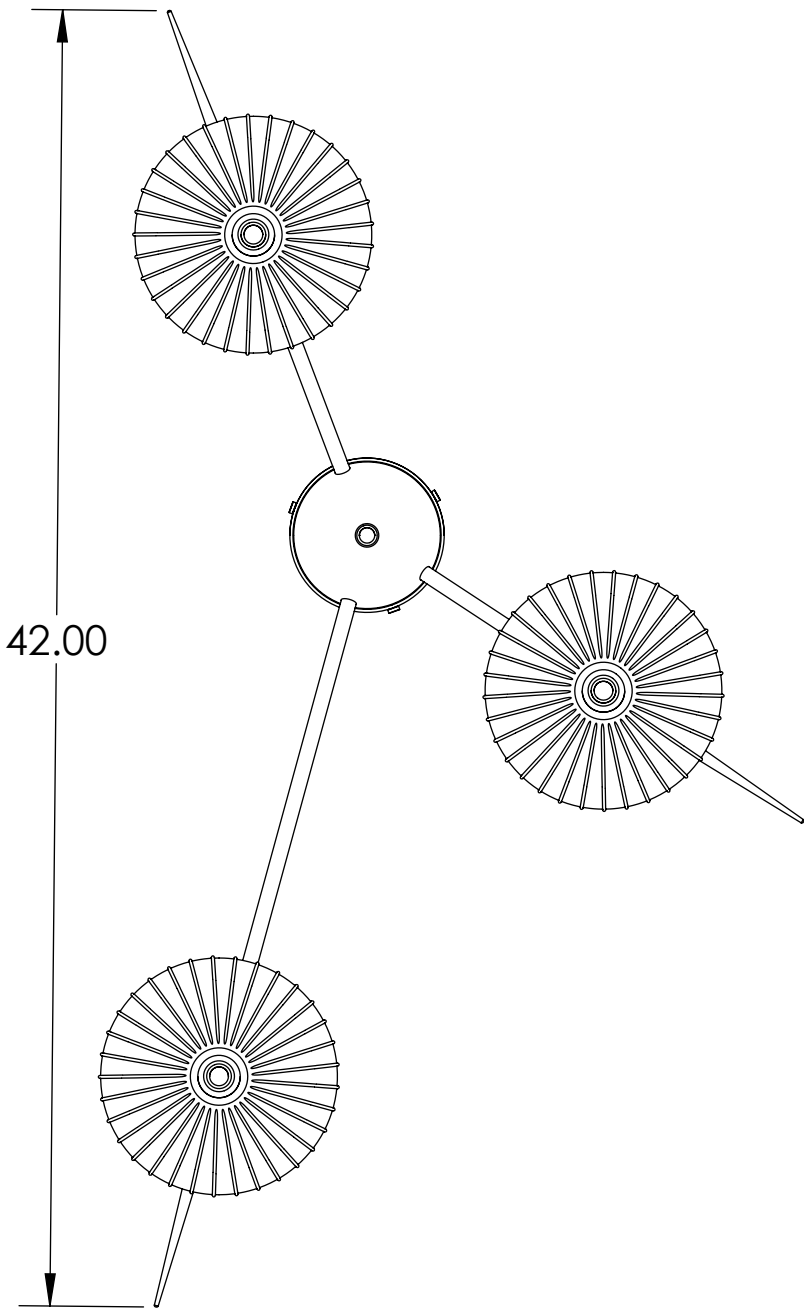

4

3

2

1

23.00

7.00

Blueprint Lighting

DIMENSIONS ARE IN INCHES

<u>WEIGHT</u> N/A	<u>MIN/MAX DIM.</u> N/A	<u>BACKPLATE</u> 5 IN	<u>FIXTURE</u> Kina 3
<u>LAMPING</u> (3x) G9 socket - 60w per socket UL Listed		<u>FINISH</u> tbd	

PROPRIETARY AND CONFIDENTIAL-THE INFORMATION CONTAINED IN THIS DRAWING IS THE SOLE PROPERTY OF BLUEPRINT LIGHTING. ANY REPRODUCTION IN PART OR AS A WHOLE WITHOUT THE WRITTEN PERMISSION OF BLUEPRINT LIGHTING IS PROHIBITED.

4

3

2

1

42.00

B

B

A