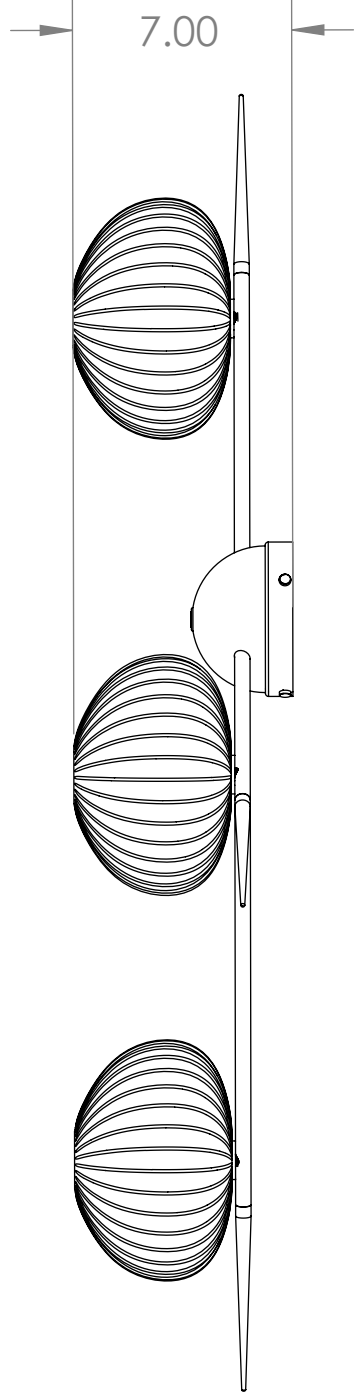

4

3

2

1

23.00

7.00

Blueprint Lighting

DIMENSIONS ARE IN INCHES

<u>WEIGHT</u> N/A	<u>MIN/MAX DIM.</u> N/A	<u>BACKPLATE</u> 5 IN	<u>FIXTURE</u> Kina 3
<u>LAMPING</u> (3x) G9 socket - 60w per socket UL Listed		<u>FINISH</u> tbd	

PROPRIETARY AND CONFIDENTIAL-THE INFORMATION CONTAINED IN THIS DRAWING IS THE SOLE PROPERTY OF BLUEPRINT LIGHTING. ANY REPRODUCTION IN PART OR AS A WHOLE WITHOUT THE WRITTEN PERMISSION OF BLUEPRINT LIGHTING IS PROHIBITED.

4

3

2

1

42.00

B

B

A