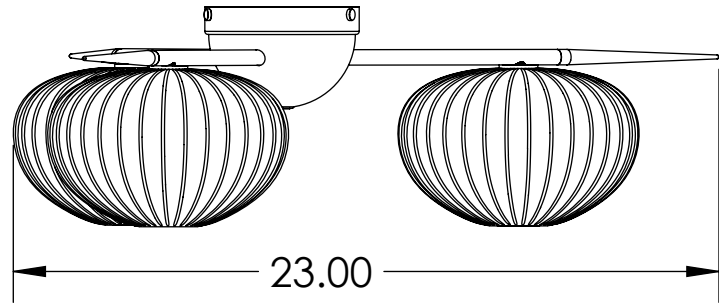

4

3

2

1

23.00

7.00

Blueprint Lighting

DIMENSIONS ARE IN INCHES

<u>WEIGHT</u> N/A	<u>MIN/MAX DIM.</u> N/A	<u>BACKPLATE</u> 5 IN	<u>FIXTURE</u> Kina 3
<u>LAMPING</u> (3x) G9 socket - 60w per socket UL Listed		<u>FINISH</u> tbd	

PROPRIETARY AND CONFIDENTIAL-THE INFORMATION CONTAINED IN THIS DRAWING IS THE SOLE PROPERTY OF BLUEPRINT LIGHTING. ANY REPRODUCTION IN PART OR AS A WHOLE WITHOUT THE WRITTEN PERMISSION OF BLUEPRINT LIGHTING IS PROHIBITED.