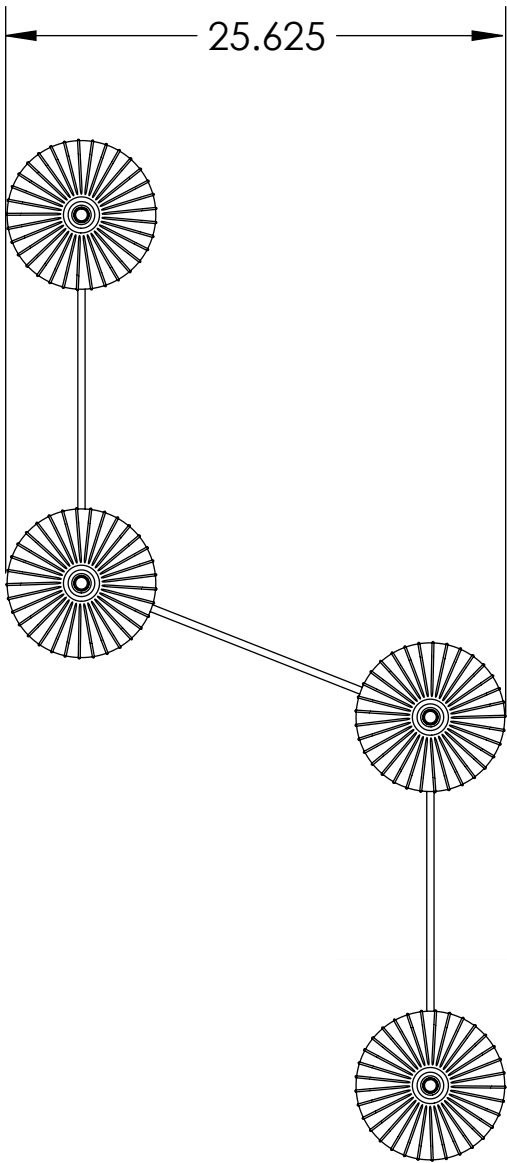

4

3

2

1

B

B

A

A

4

3

2

1

Blueprint Lighting

DIMENSIONS ARE IN INCHES

WEIGHT	MIN/MAX DIM.	BACKPLATE	FIXTURE
N/A.	15" MIN - 65" MAX	4.75 IN	Kina 4
LAMPING			FINISH
(4x) G9 socket - 60w per socket UL Listed			Tbd

PROPRIETARY AND CONFIDENTIAL-THE INFORMATION CONTAINED IN THIS DRAWING IS THE SOLE PROPERTY OF BLUEPRINT LIGHTING. ANY REPRODUCTION IN PART OR AS A WHOLE WITHOUT THE WRITTEN PERMISSION OF BLUEPRINT LIGHTING IS PROHIBITED.