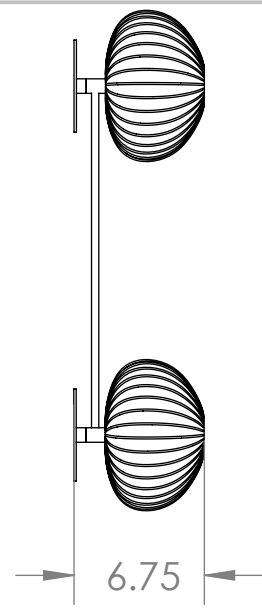

4

3

2

1

B

B

A

A

4

3

2

1

Blueprint Lighting

DIMENSIONS ARE IN INCHES

WEIGHT	MIN/MAX DIM.	BACKPLATE	FIXTURE
N/A.	15" MIN - 65" MAX	4.75 IN	Kina 4
LAMPING			FINISH
(4x) G9 socket - 60w per socket UL Listed			Tbd

PROPRIETARY AND CONFIDENTIAL-THE INFORMATION CONTAINED IN THIS DRAWING IS THE SOLE PROPERTY OF BLUEPRINT LIGHTING. ANY REPRODUCTION IN PART OR AS A WHOLE WITHOUT THE WRITTEN PERMISSION OF BLUEPRINT LIGHTING IS PROHIBITED.