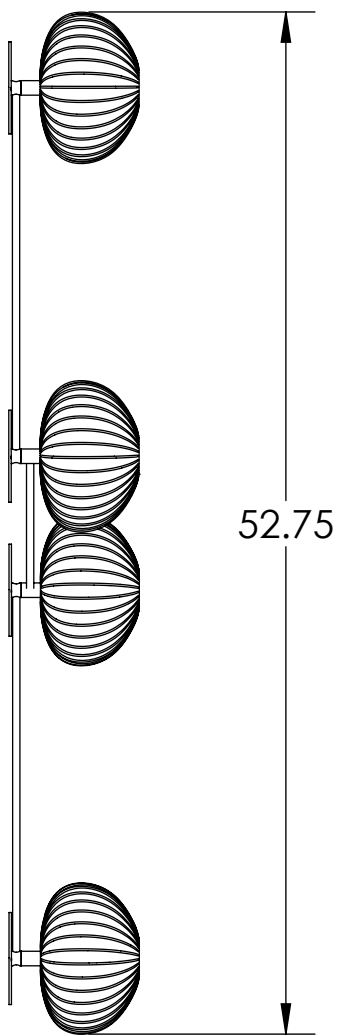

4

3

2

1

B

B

A

A

4

3

2

1

Blueprint Lighting

DIMENSIONS ARE IN INCHES

WEIGHT	MIN/MAX DIM.	BACKPLATE	FIXTURE
N/A.	15" MIN - 65" MAX	4.75 IN	Kina 4
LAMPING			FINISH
(4x) G9 socket - 60w per socket UL Listed			Tbd

PROPRIETARY AND CONFIDENTIAL-THE INFORMATION CONTAINED IN THIS DRAWING IS THE SOLE PROPERTY OF BLUEPRINT LIGHTING. ANY REPRODUCTION IN PART OR AS A WHOLE WITHOUT THE WRITTEN PERMISSION OF BLUEPRINT LIGHTING IS PROHIBITED.