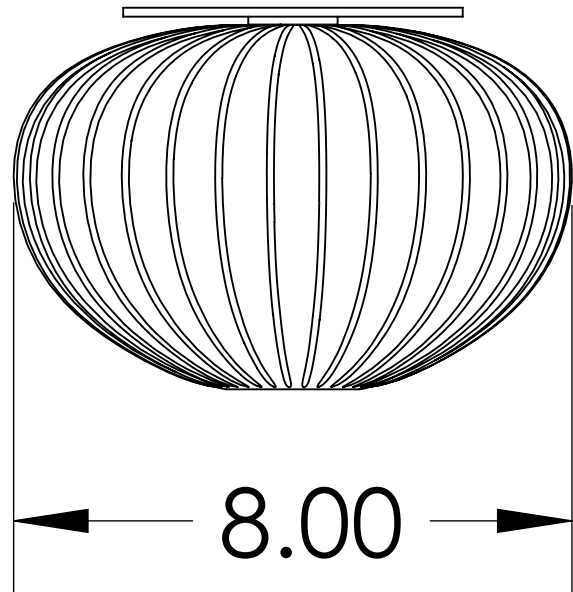

# Blueprint Lighting

DIMENSIONS ARE IN INCHES

<u>WEIGHT</u>	<u>MIN/MAX DIM.</u>	<u>BACKPLATE</u>	<u>FIXTURE</u>
N/A	N/A	4.75 IN	Kina Wall Sconce
<u>LAMPING</u>			<u>FINISH</u>
(1x) G9 socket - 60w per socket UL Listed			TBD