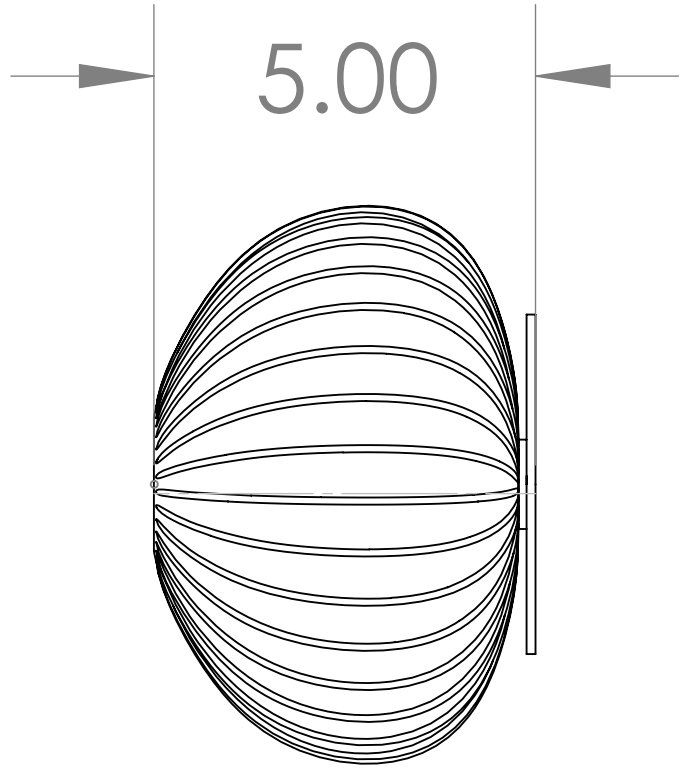

4

3

2

1

# Blueprint Lighting

DIMENSIONS ARE IN INCHES

<u>WEIGHT</u>	<u>MIN/MAX DIM.</u>	<u>BACKPLATE</u>	<u>FIXTURE</u>
N/A	N/A	4.75 IN	Kina Wall Sconce
<u>LAMPING</u>			<u>FINISH</u>
(1x) G9 socket - 60w per socket UL Listed			TBD