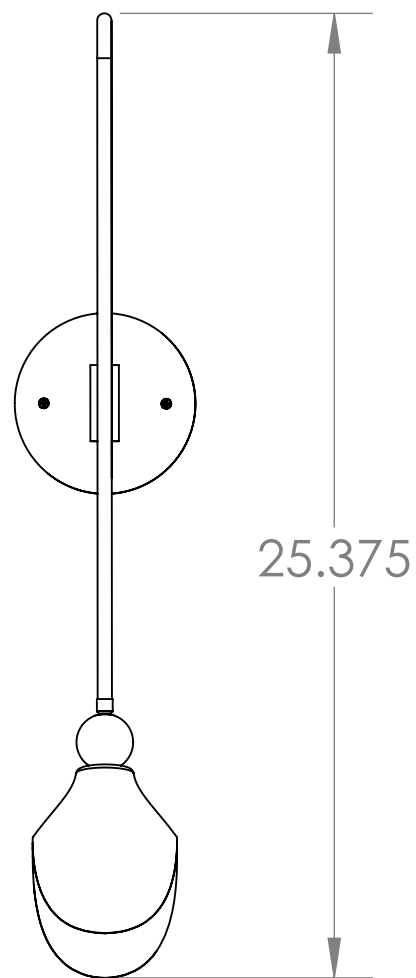

4

3

2

1

Blueprint Lighting

DIMENSIONS ARE IN INCHES

WEIGHT	MIN/MAX DIM.	BACKPLATE	FIXTURE
N/A	N/A	4.75 IN	Lily
LAMPING			FINISH
(1x) E16.5 socket - 60w per socket UL Listed			Natural Brass, Black, Walnut

PROPRIETARY AND CONFIDENTIAL-THE INFORMATION CONTAINED IN THIS DRAWING IS THE SOLE PROPERTY OF BLUEPRINT LIGHTING. ANY REPRODUCTION IN PART OR AS A WHOLE WITHOUT THE WRITTEN PERMISSION OF BLUEPRINT LIGHTING IS PROHIBITED.

4

3

2

1

B

B

A

A