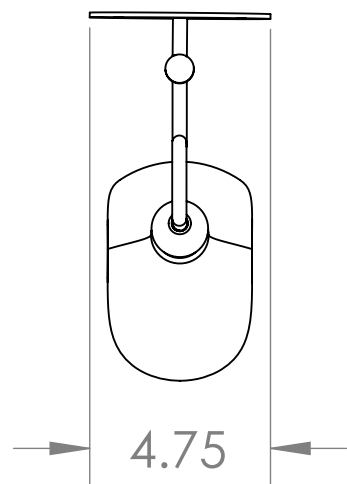

4

3

2

1

Blueprint Lighting

DIMENSIONS ARE IN INCHES

WEIGHT	MIN/MAX DIM.	BACKPLATE	FIXTURE
N/A	N/A	4.75 IN	Lily
LAMPING			FINISH
(1x) E16.5 socket - 60w per socket UL Listed			Natural Brass, Black, Walnut

PROPRIETARY AND CONFIDENTIAL-THE INFORMATION CONTAINED IN THIS DRAWING IS THE SOLE PROPERTY OF BLUEPRINT LIGHTING. ANY REPRODUCTION IN PART OR AS A WHOLE WITHOUT THE WRITTEN PERMISSION OF BLUEPRINT LIGHTING IS PROHIBITED.