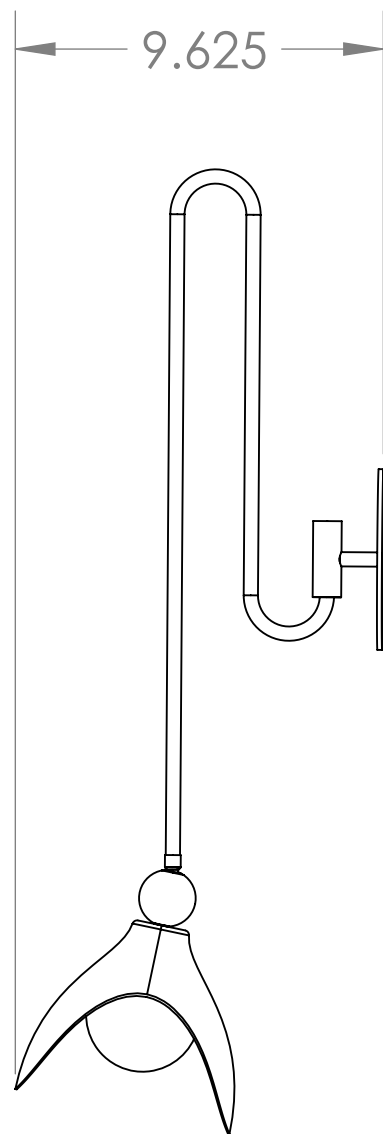

4

3

2

1

Blueprint Lighting

DIMENSIONS ARE IN INCHES

WEIGHT	MIN/MAX DIM.	BACKPLATE	FIXTURE
N/A	N/A	4.75 IN	Lily
LAMPING			FINISH
(1x) E16.5 socket - 60w per socket UL Listed			Natural Brass, Black, Walnut

PROPRIETARY AND CONFIDENTIAL-THE INFORMATION CONTAINED IN THIS DRAWING IS THE SOLE PROPERTY OF BLUEPRINT LIGHTING. ANY REPRODUCTION IN PART OR AS A WHOLE WITHOUT THE WRITTEN PERMISSION OF BLUEPRINT LIGHTING IS PROHIBITED.

4

3

2

1

B

B

A

A