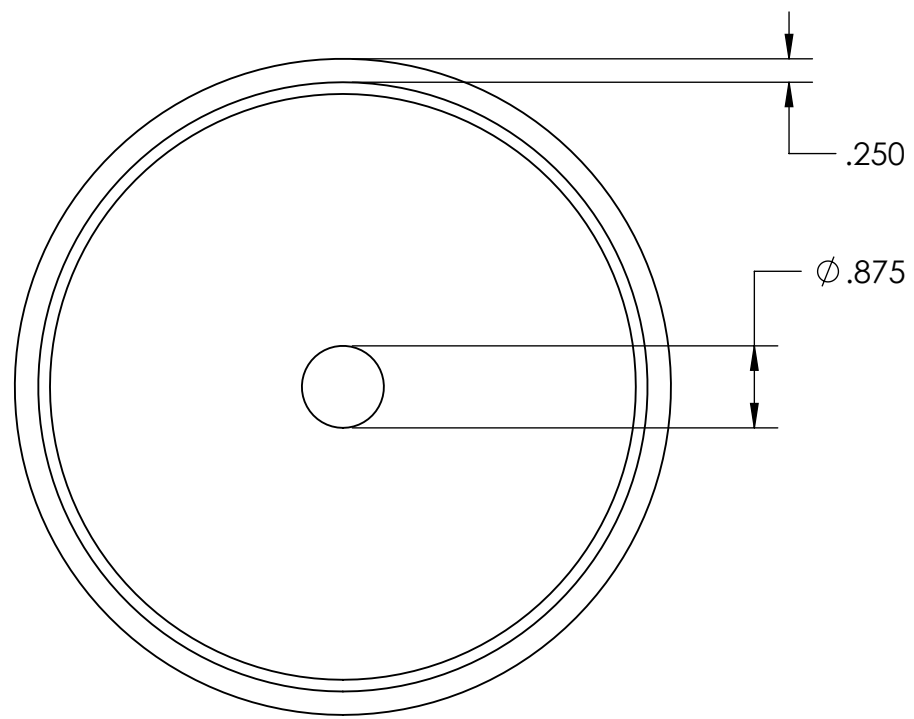

4

3

2

1

B

B

A

A

Blueprint Lighting

DIMENSIONS ARE IN INCHES

WEIGHT	MIN/MAX DIM.	CANOPY	FIXTURE
N/A	N/A	7 IN	Lucie Flushmount
LAMPING			FINISH
(1x) G9 socket - 60w per socket UL Listed			TBD

PROPRIETARY AND CONFIDENTIAL-THE INFORMATION CONTAINED IN THIS DRAWING IS THE SOLE PROPERTY OF BLUEPRINT LIGHTING. ANY REPRODUCTION IN PART OR AS A WHOLE WITHOUT THE WRITTEN PERMISSION OF BLUEPRINT LIGHTING IS PROHIBITED.

4

3

2

1