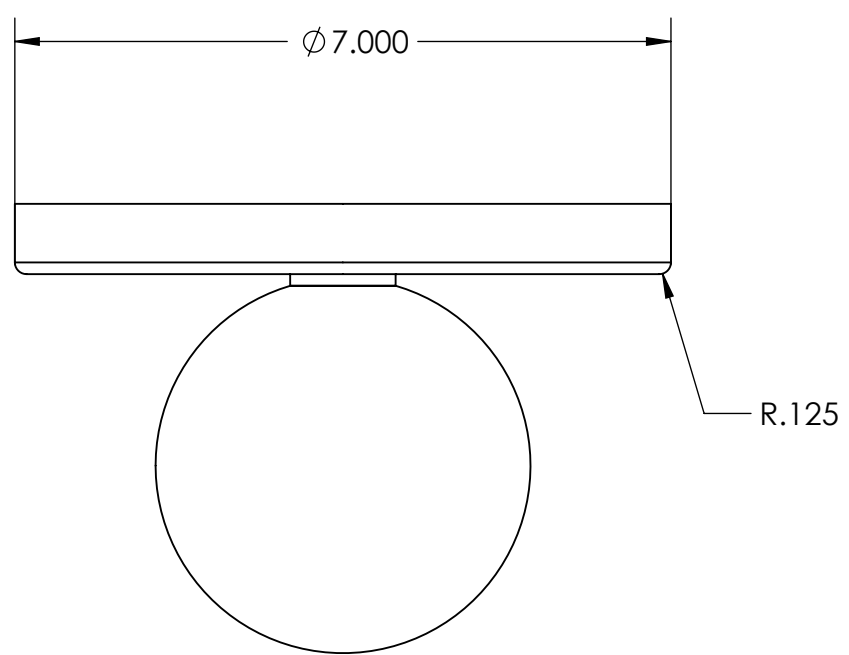

Blueprint Lighting

DIMENSIONS ARE IN INCHES

WEIGHT	MIN/MAX DIM.	CANOPY	FIXTURE
N/A	N/A	7 IN	Lucie Flushmount
LAMPING			FINISH
(1x) G9 socket - 60w per socket UL Listed			TBD

PROPRIETARY AND CONFIDENTIAL-THE INFORMATION CONTAINED IN THIS DRAWING IS THE SOLE PROPERTY OF BLUEPRINT LIGHTING. ANY REPRODUCTION IN PART OR AS A WHOLE WITHOUT THE WRITTEN PERMISSION OF BLUEPRINT LIGHTING IS PROHIBITED.