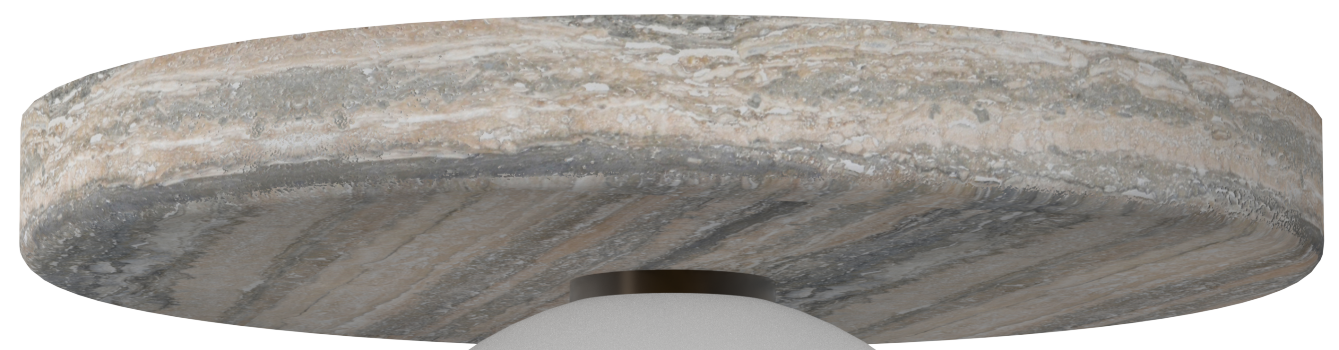

4

3

2

1

B

B

A

A

Blueprint Lighting

DIMENSIONS ARE IN INCHES

WEIGHT	MIN/MAX DIM.	CANOPY	FIXTURE
N/A	N/A	7 IN	Lucie Flushmount
LAMPING			FINISH
(1x) G9 socket - 60w per socket UL Listed			TBD

PROPRIETARY AND CONFIDENTIAL-THE INFORMATION CONTAINED IN THIS DRAWING IS THE SOLE PROPERTY OF BLUEPRINT LIGHTING. ANY REPRODUCTION IN PART OR AS A WHOLE WITHOUT THE WRITTEN PERMISSION OF BLUEPRINT LIGHTING IS PROHIBITED.