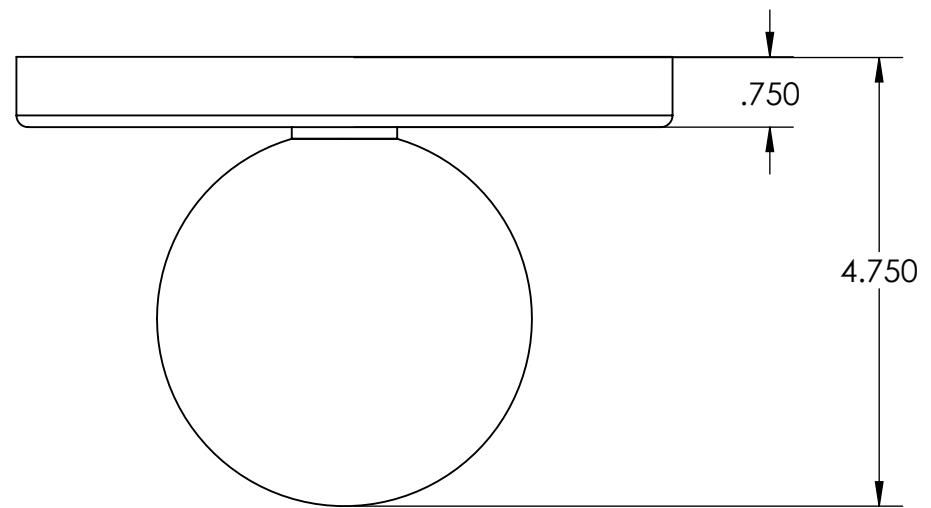

Blueprint Lighting

DIMENSIONS ARE IN INCHES

WEIGHT	MIN/MAX DIM.	CANOPY	FIXTURE
N/A	N/A	7 IN	Lucie Flushmount
LAMPING			FINISH
(1x) G9 socket - 60w per socket UL Listed			TBD

PROPRIETARY AND CONFIDENTIAL-THE INFORMATION CONTAINED IN THIS DRAWING IS THE SOLE PROPERTY OF BLUEPRINT LIGHTING. ANY REPRODUCTION IN PART OR AS A WHOLE WITHOUT THE WRITTEN PERMISSION OF BLUEPRINT LIGHTING IS PROHIBITED.