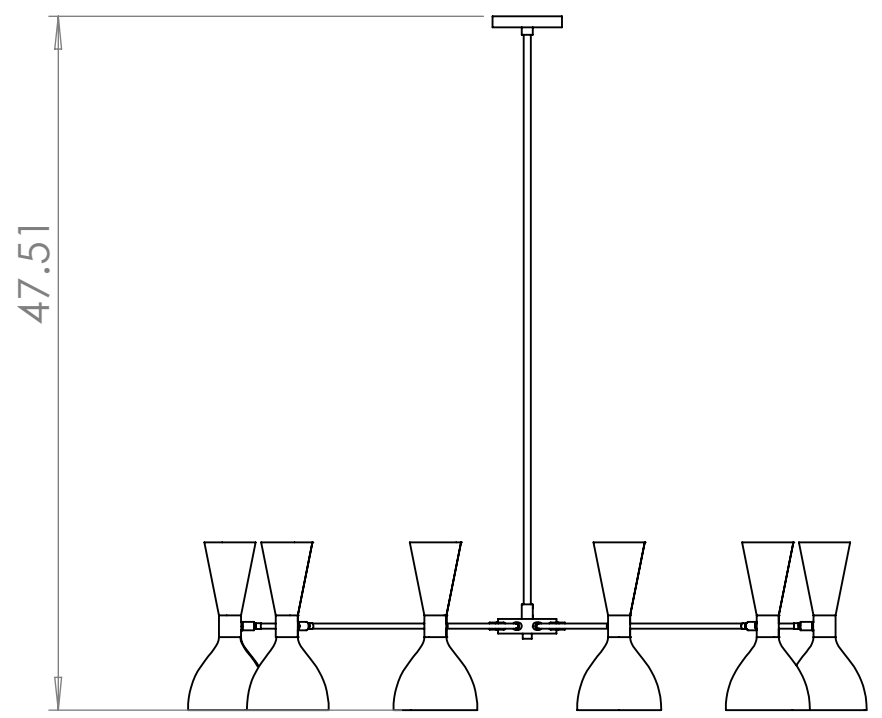

4

3

2

1

$\phi 46.46$

B

B

A

A

11.50

47.51

Blueprint Lighting

DIMENSIONS ARE IN INCHES				DESCRIPTION
				Ludo
REV.	EST. MASS	SCALE	SIZE	FINISH
	—		B	TBD

PROPRIETARY AND CONFIDENTIAL—THE INFORMATION CONTAINED IN THIS DRAWING IS THE SOLE PROPERTY OF BLUEPRINT LIGHTING. ANY REPRODUCTION IN PART OR AS A WHOLE WITHOUT THE WRITTEN PERMISSION OF BLUEPRINT LIGHTING IS PROHIBITED.