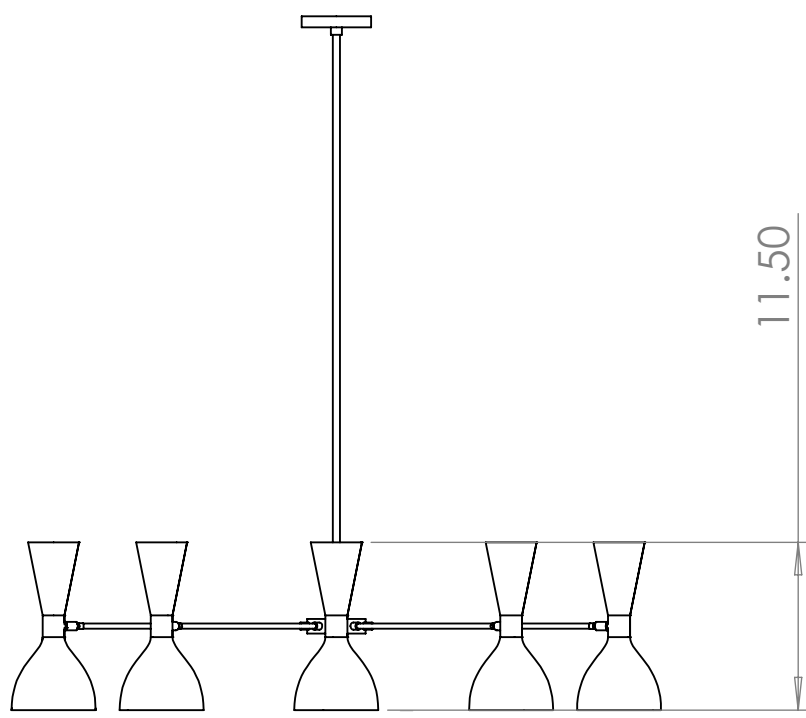

4

3

2

1

$\phi 46.46$

B

B

A

A

11.50

47.51

Blueprint Lighting

DIMENSIONS ARE IN INCHES				DESCRIPTION
				Ludo
REV.	EST. MASS	SCALE	SIZE	FINISH
	—		B	TBD

PROPRIETARY AND CONFIDENTIAL—THE INFORMATION CONTAINED IN THIS DRAWING IS THE SOLE PROPERTY OF BLUEPRINT LIGHTING. ANY REPRODUCTION IN PART OR AS A WHOLE WITHOUT THE WRITTEN PERMISSION OF BLUEPRINT LIGHTING IS PROHIBITED.