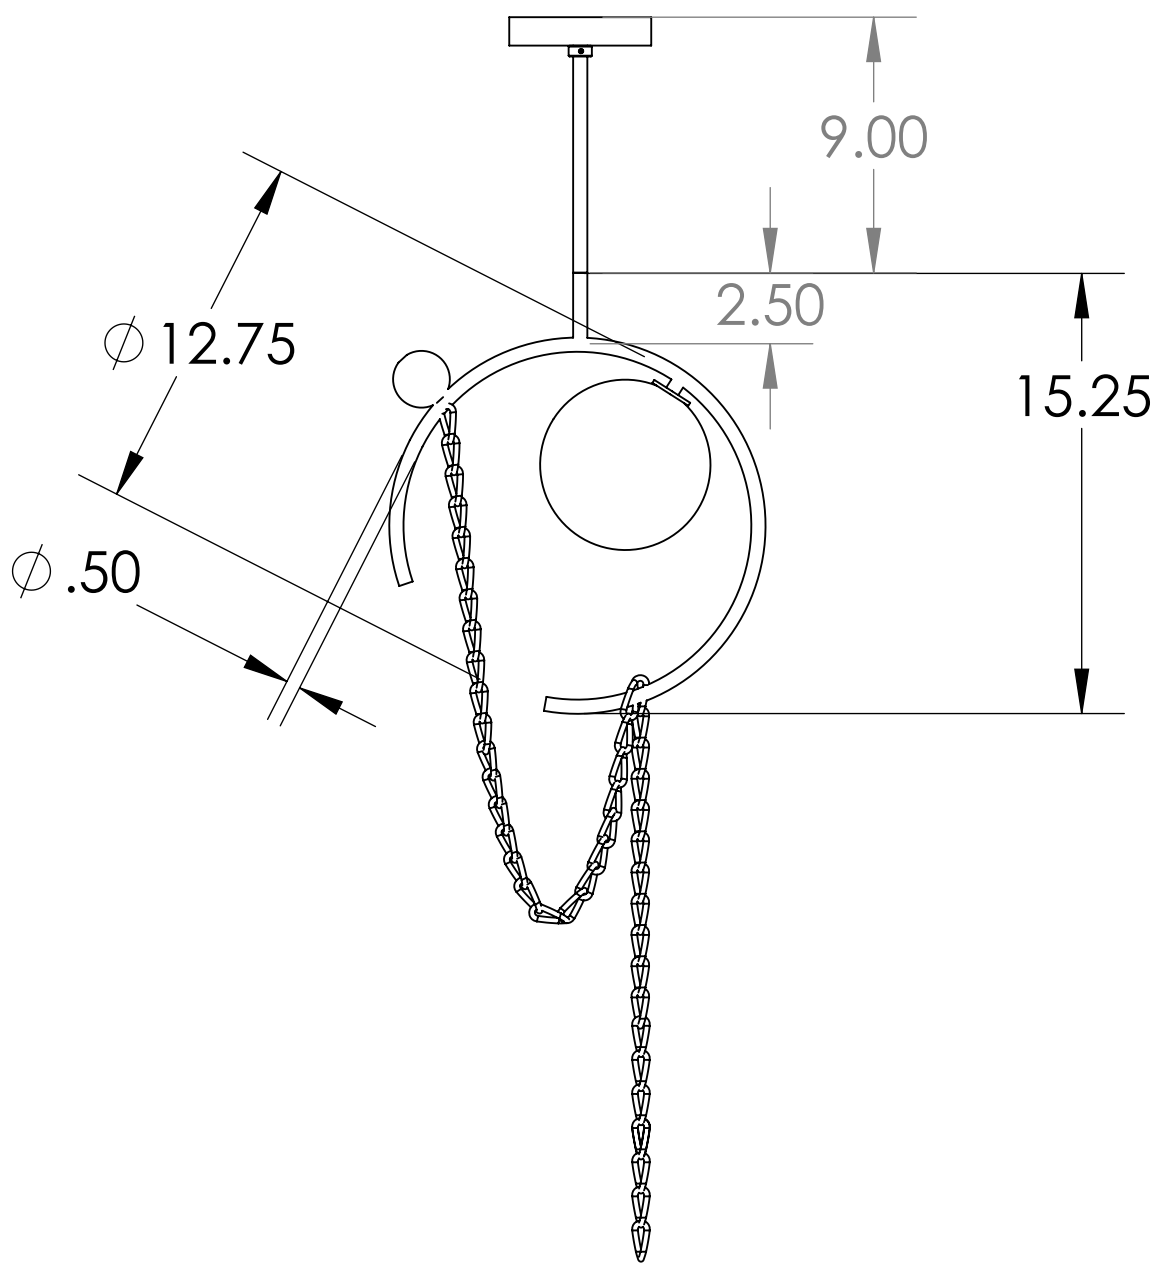

4

3

2

1

Blueprint Lighting

DIMENSIONS ARE IN INCHES

<u>WEIGHT</u> N/A	<u>MIN/MAX DIM.</u> N/A	<u>CANOPY</u> 5 IN	<u>FIXTURE</u> Madeleine Pendant
<u>LAMPING</u> (1x) G9 socket - 60w per socket UL Listed			<u>FINISH</u> TBD