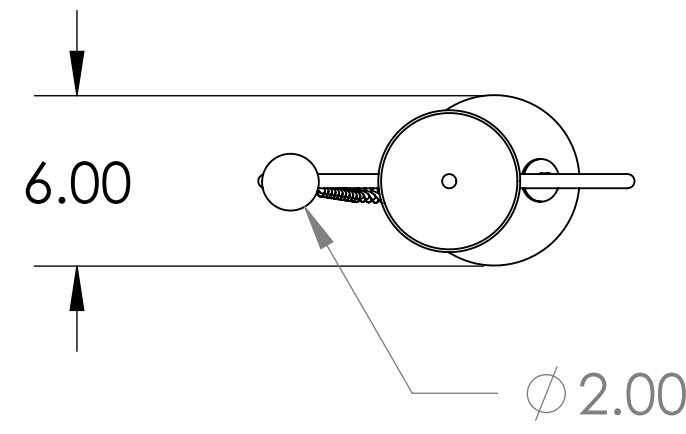

4

3

2

1

Blueprint Lighting

DIMENSIONS ARE IN INCHES

<u>WEIGHT</u> N/A	<u>MIN/MAX DIM.</u> N/A	<u>CANOPY</u> 5 IN	<u>FIXTURE</u> Madeleine Pendant
<u>LAMPING</u> (1x) G9 socket - 60w per socket UL Listed			<u>FINISH</u> TBD