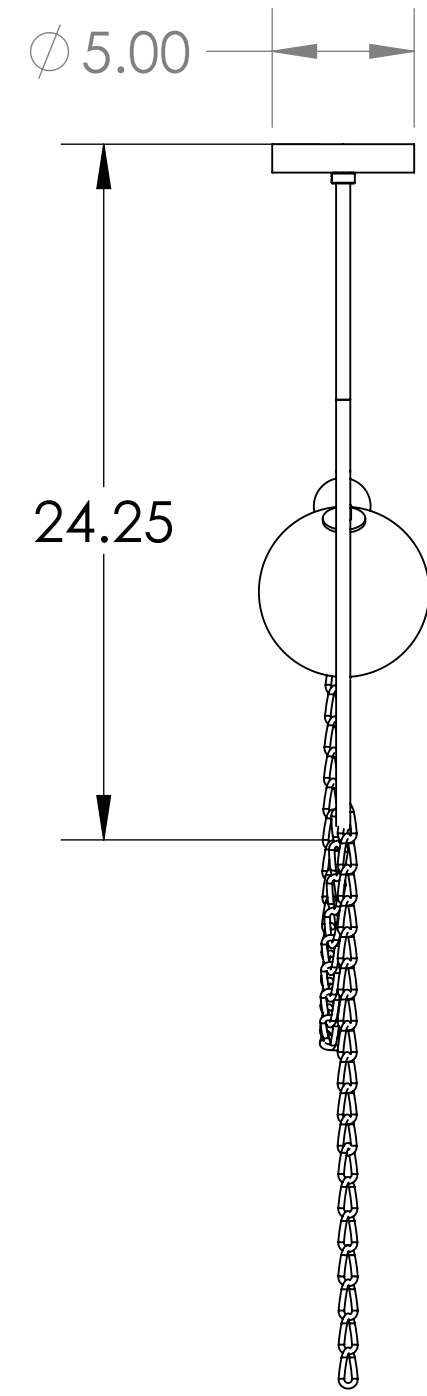

4

3

2

1

Blueprint Lighting

DIMENSIONS ARE IN INCHES

<u>WEIGHT</u> N/A	<u>MIN/MAX DIM.</u> N/A	<u>CANOPY</u> 5 IN	<u>FIXTURE</u> Madeleine Pendant
<u>LAMPING</u> (1x) G9 socket - 60w per socket UL Listed			<u>FINISH</u> TBD