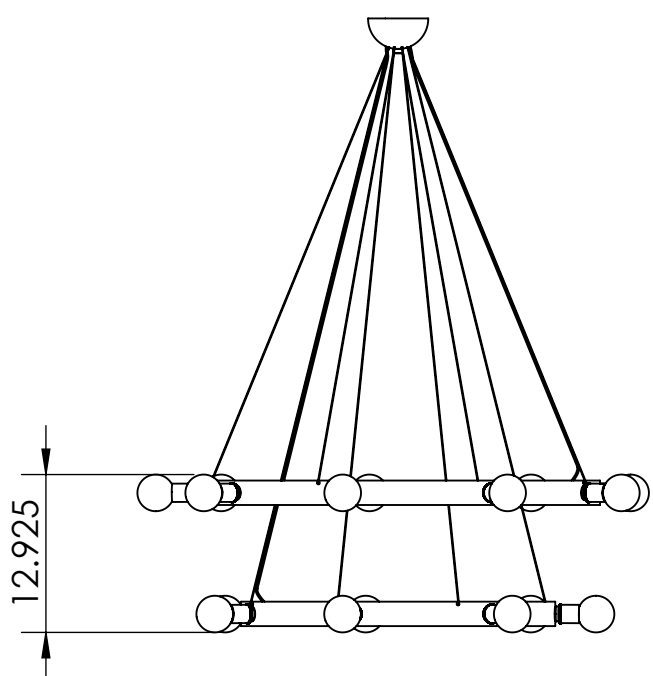

4

3

2

1

B

B

A

A

# Blueprint Lighting

DIMENSIONS ARE IN INCHES

<u>WEIGHT</u> N/A	<u>MIN/MAX DIM.</u> N/A	<u>CANOPY</u> 5 IN	<u>FIXTURE</u> Manhattan 2 Tier
<u>LAMPING</u> (16x) E12 Socket - 60w per socket UL Listed			<u>FINISH</u> Tbd