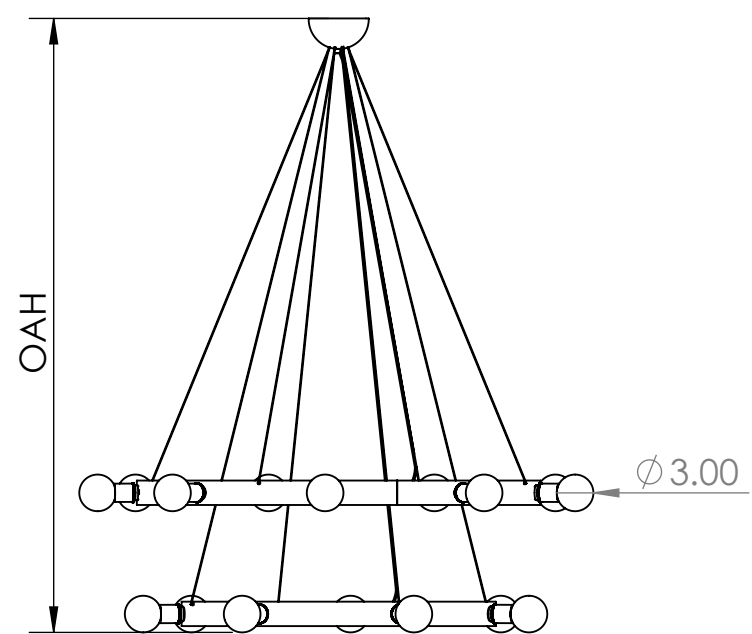

4

3

2

1

B

B

A

A

# Blueprint Lighting

DIMENSIONS ARE IN INCHES

<u>WEIGHT</u> N/A	<u>MIN/MAX DIM.</u> N/A	<u>CANOPY</u> 5 IN	<u>FIXTURE</u> Manhattan 2 Tier
<u>LAMPING</u> (16x) E12 Socket - 60w per socket UL Listed			<u>FINISH</u> Tbd