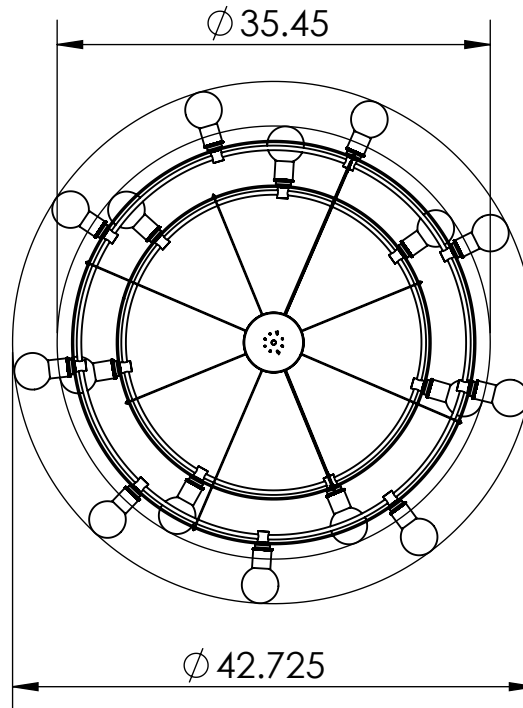

4

3

2

1

B

B

A

A

# Blueprint Lighting

DIMENSIONS ARE IN INCHES

<u>WEIGHT</u> N/A	<u>MIN/MAX DIM.</u> N/A	<u>CANOPY</u> 5 IN	<u>FIXTURE</u> Manhattan 2 Tier
<u>LAMPING</u> (16x) E12 Socket - 60w per socket UL Listed			<u>FINISH</u> Tbd